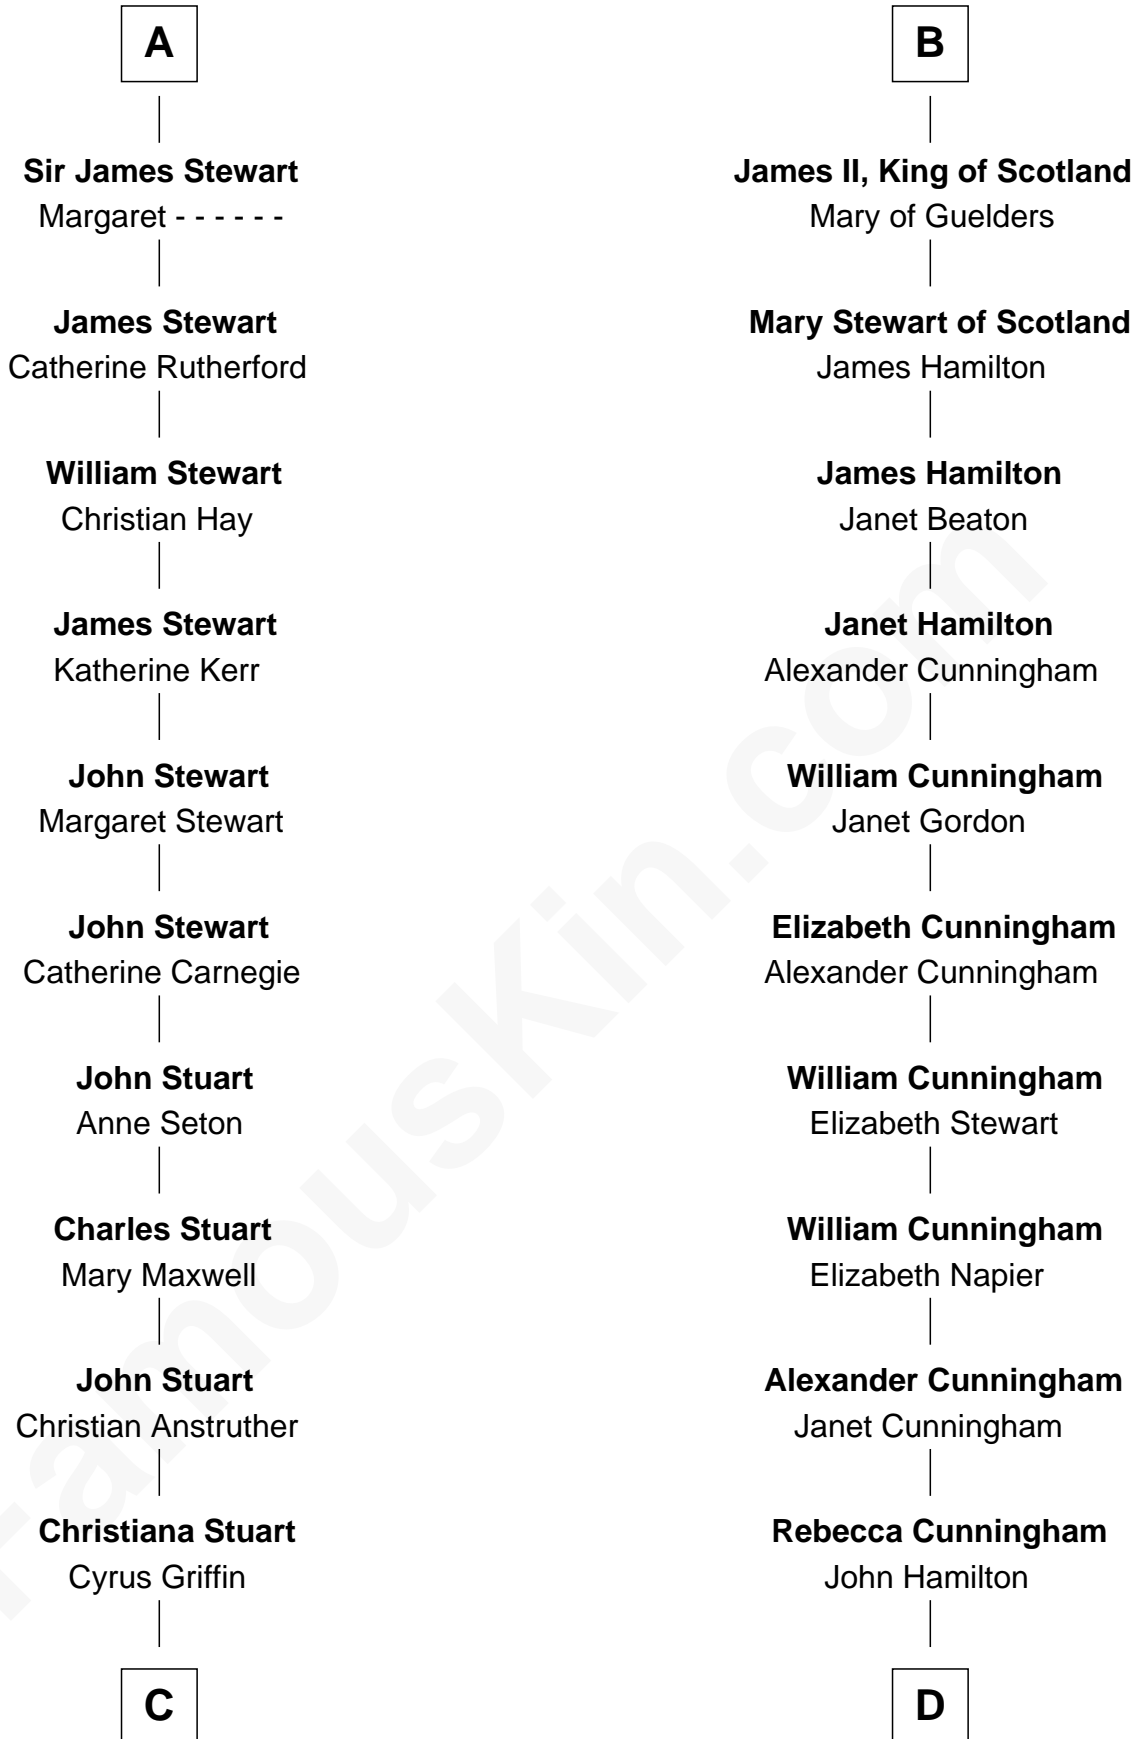

FamousKin.com

Relationship Chart of

Johnny Mercer

Songwriter and Co-Founder of Capitol Records

19th cousin 2 times removed of

Alexander Hamilton

1st U.S. Secretary of the Treasury

Henry II, Duke of Brabant
Marie of Hohenstaufen

Matilda of Brabant
Robert I, Count of Artois

Blanche of Artois
Edmund Plantagenet

Henry Plantagenet
Maud de Chaworth

Eleanor Plantagenet
Richard Fitzalan

Alice Fitzalan
Sir Thomas de Holand

Margaret de Holand
Sir John Beaufort

Joan Beaufort
Sir James Stewart

A

Matilda of Brabant
Robert I, Count of Artois

Blanche of Artois
Edmund Plantagenet

Henry Plantagenet
Maud de Chaworth

Eleanor Plantagenet
Richard Fitzalan

Alice Fitzalan
Sir Thomas de Holand

Margaret de Holand
Sir John Beaufort

Joan Beaufort
James I, King of Scotland

B

C

Louisa Griffin
Col. Hugh Mercer

Gen. Hugh Weedon Mercer
Mary Stiles Anderson

George Anderson Mercer
Nanny Maury Herndon

George Anderson Mercer
Lillian Elizabeth Ciucevich