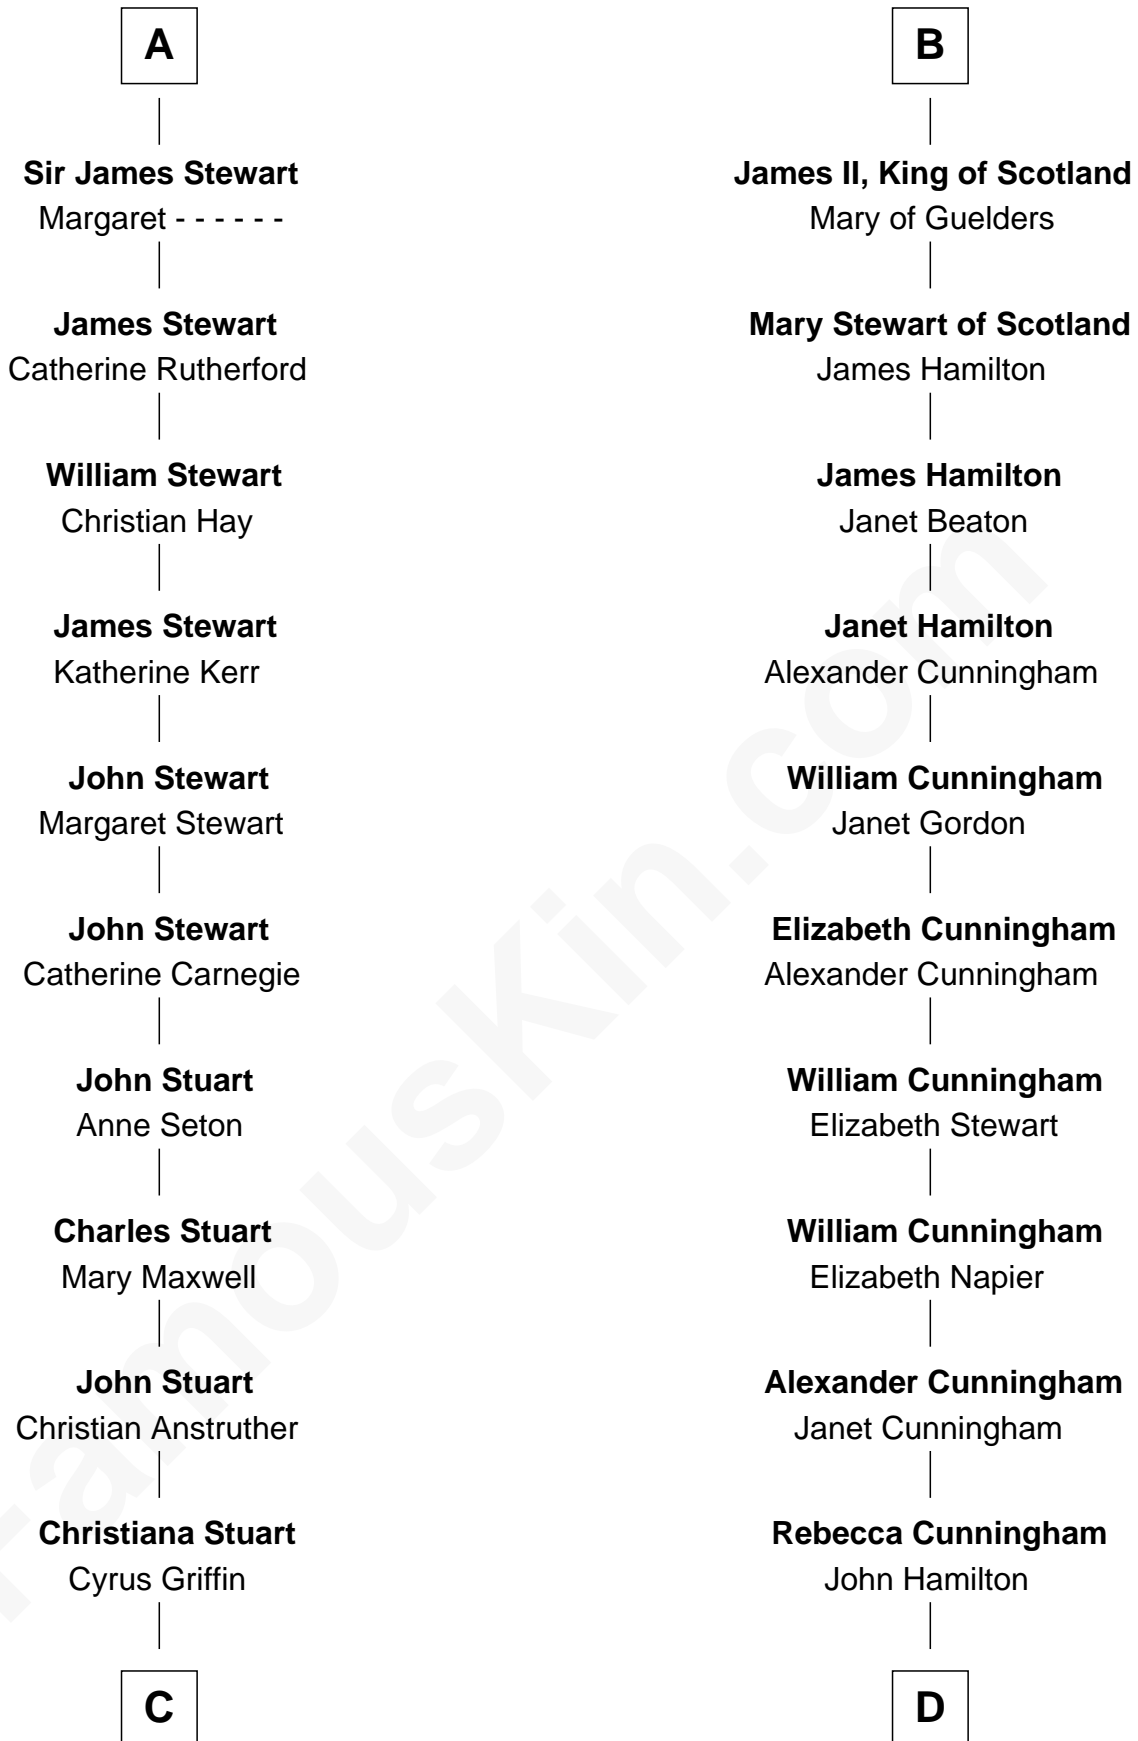

FamousKin.com

Relationship Chart of

Johnny Mercer

Songwriter and Co-Founder of Capitol Records

19th cousin 2 times removed of

Alexander Hamilton

1st U.S. Secretary of the Treasury

James I, King of Aragon

Yolanda of Hungary

C

Louisa Griffin
Col. Hugh Mercer

Gen. Hugh Weedon Mercer
Mary Stiles Anderson

George Anderson Mercer
Nanny Maury Herndon

George Anderson Mercer
Lillian Elizabeth Ciucevich

Johnny Mercer
Co-Founder of Capitol Records