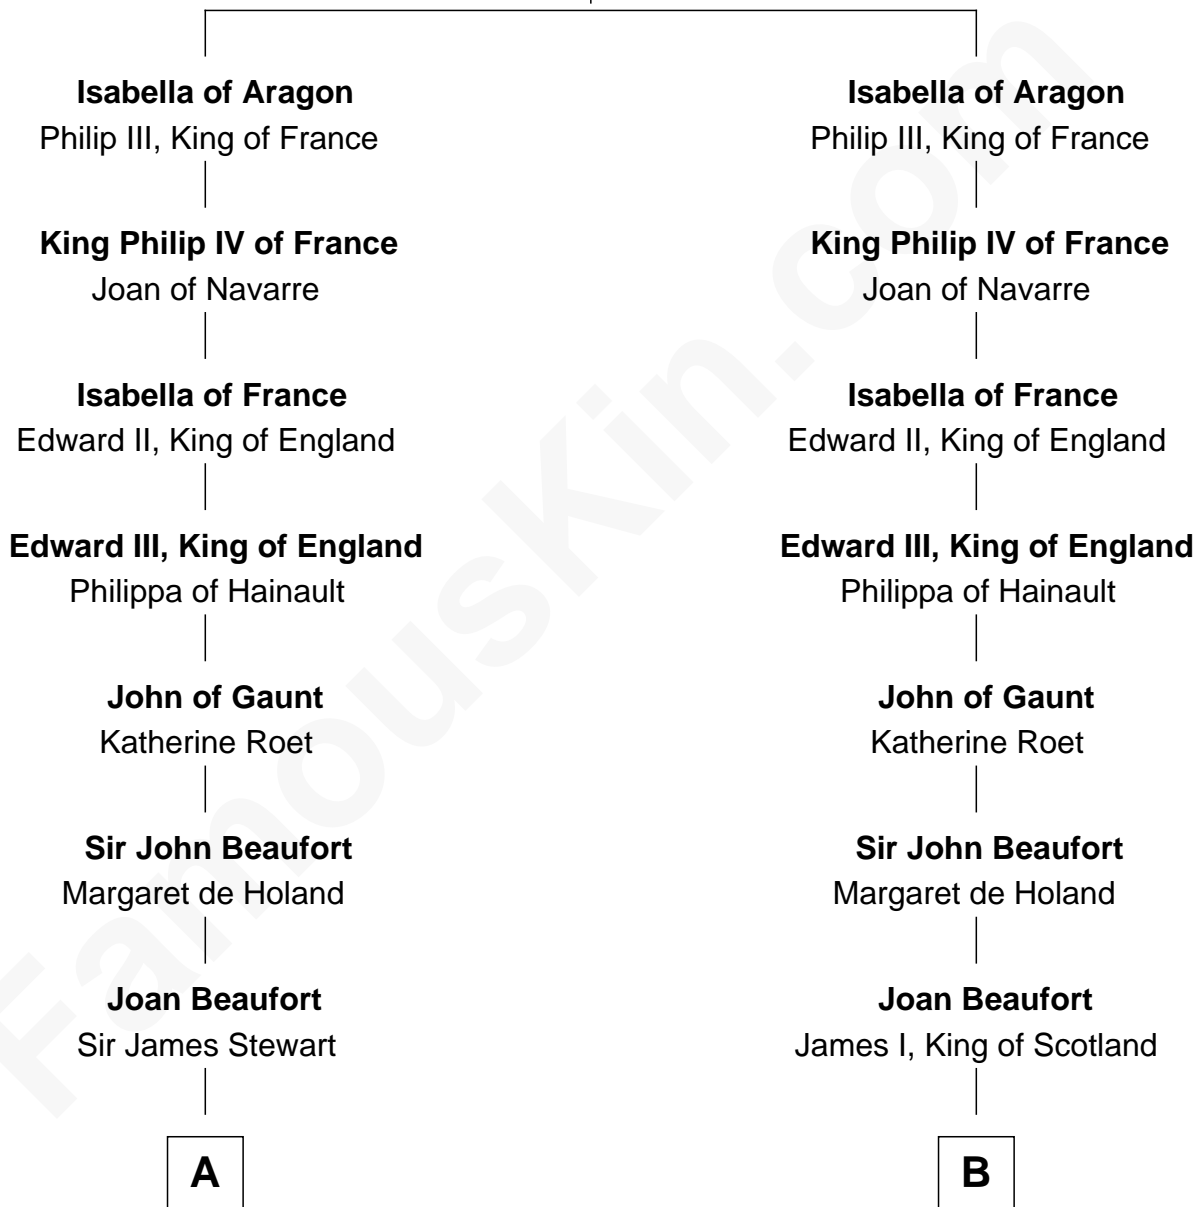

FamousKin.com

Relationship Chart of

Johnny Mercer

Songwriter and Co-Founder of Capitol Records

19th cousin 2 times removed of

Alexander Hamilton

1st U.S. Secretary of the Treasury

James I, King of Aragon

Yolanda of Hungary

C

Louisa Griffin
Col. Hugh Mercer

Gen. Hugh Weedon Mercer
Mary Stiles Anderson

George Anderson Mercer
Nanny Maury Herndon

George Anderson Mercer
Lillian Elizabeth Ciucevich

Johnny Mercer
Co-Founder of Capitol Records