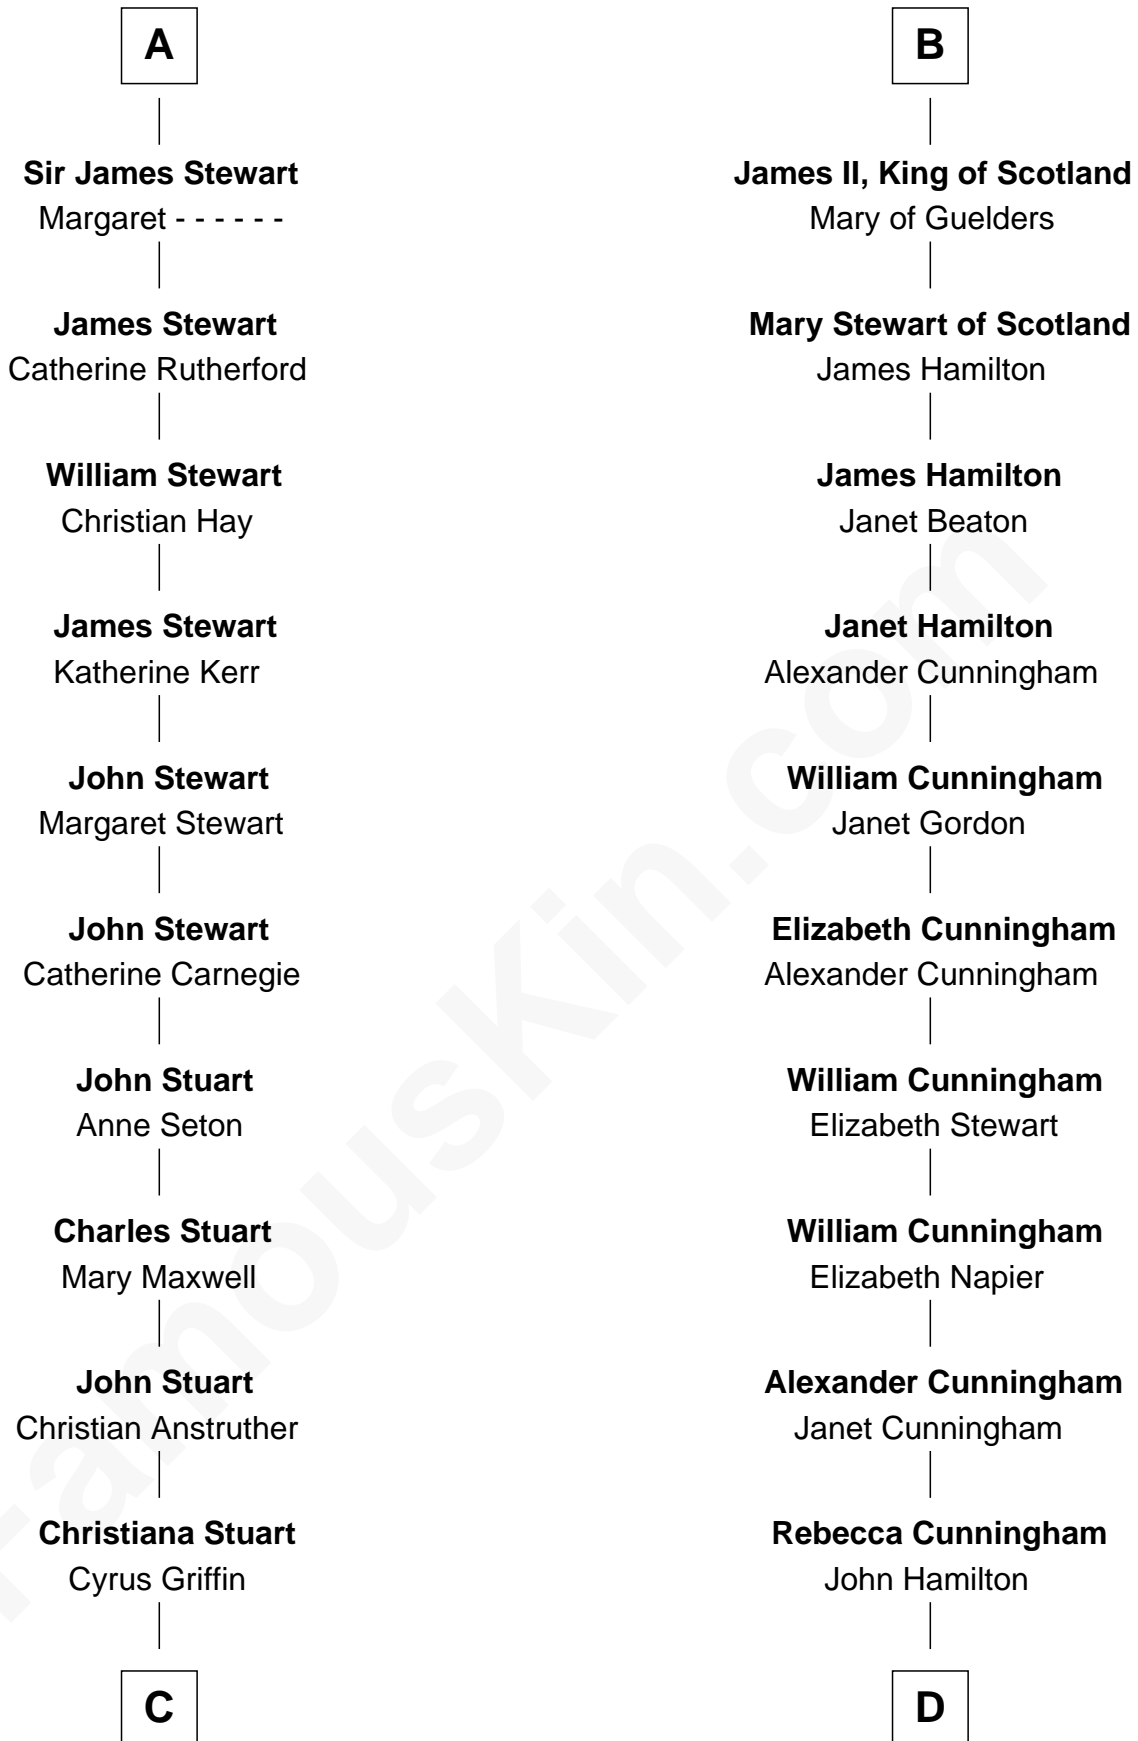

FamousKin.com

Relationship Chart of

Johnny Mercer

Songwriter and Co-Founder of Capitol Records

19th cousin 2 times removed of

Alexander Hamilton

1st U.S. Secretary of the Treasury

Ramon Berenguer IV of Provence

Beatrice of Savoy

C

Louisa Griffin
Col. Hugh Mercer

Gen. Hugh Weedon Mercer
Mary Stiles Anderson

George Anderson Mercer
Nanny Maury Herndon

George Anderson Mercer
Lillian Elizabeth Ciucevich

Johnny Mercer
Co-Founder of Capitol Records