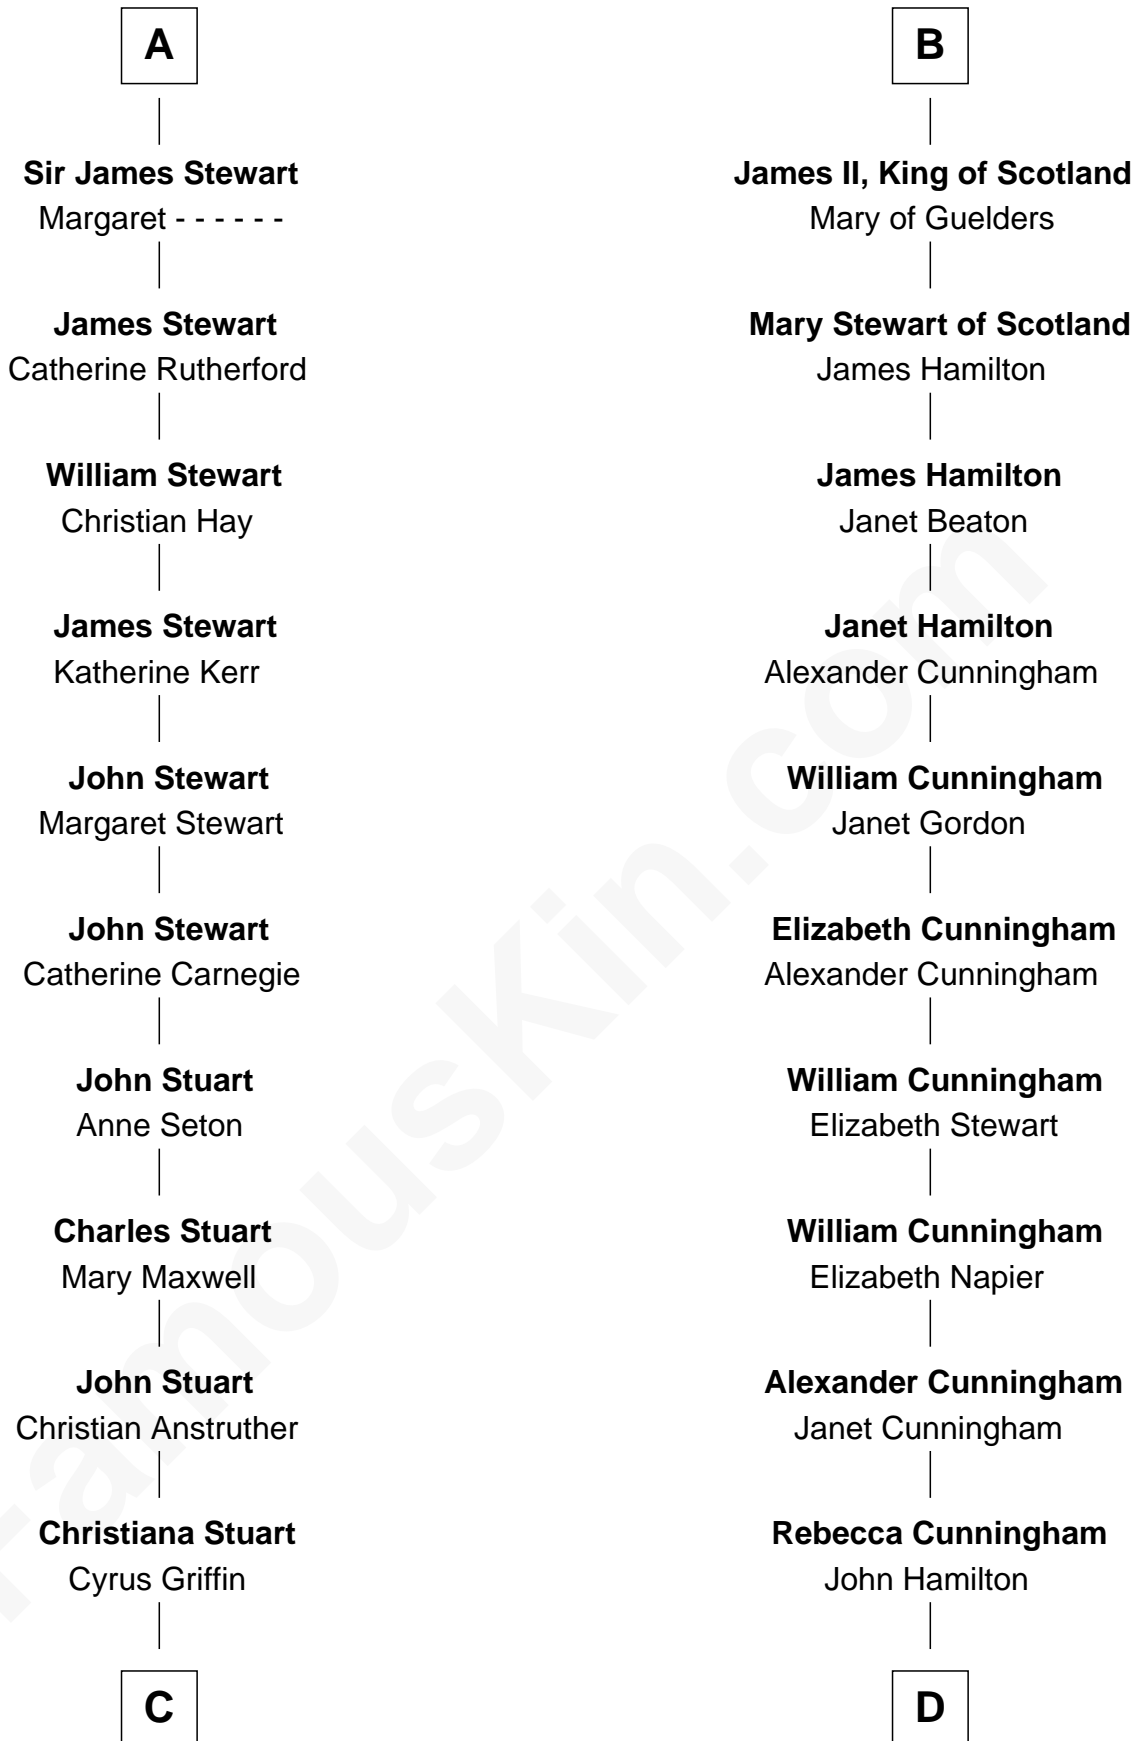

## Relationship Chart of

### Johnny Mercer

*Songwriter and Co-Founder of Capitol Records*

19th cousin 2 times removed of

### Alexander Hamilton

*1st U.S. Secretary of the Treasury*

**Henry III, Duke of Brabant**

Adelaide of Burgundy

**C**

**Louisa Griffin**  
Col. Hugh Mercer

**Gen. Hugh Weedon Mercer**  
Mary Stiles Anderson