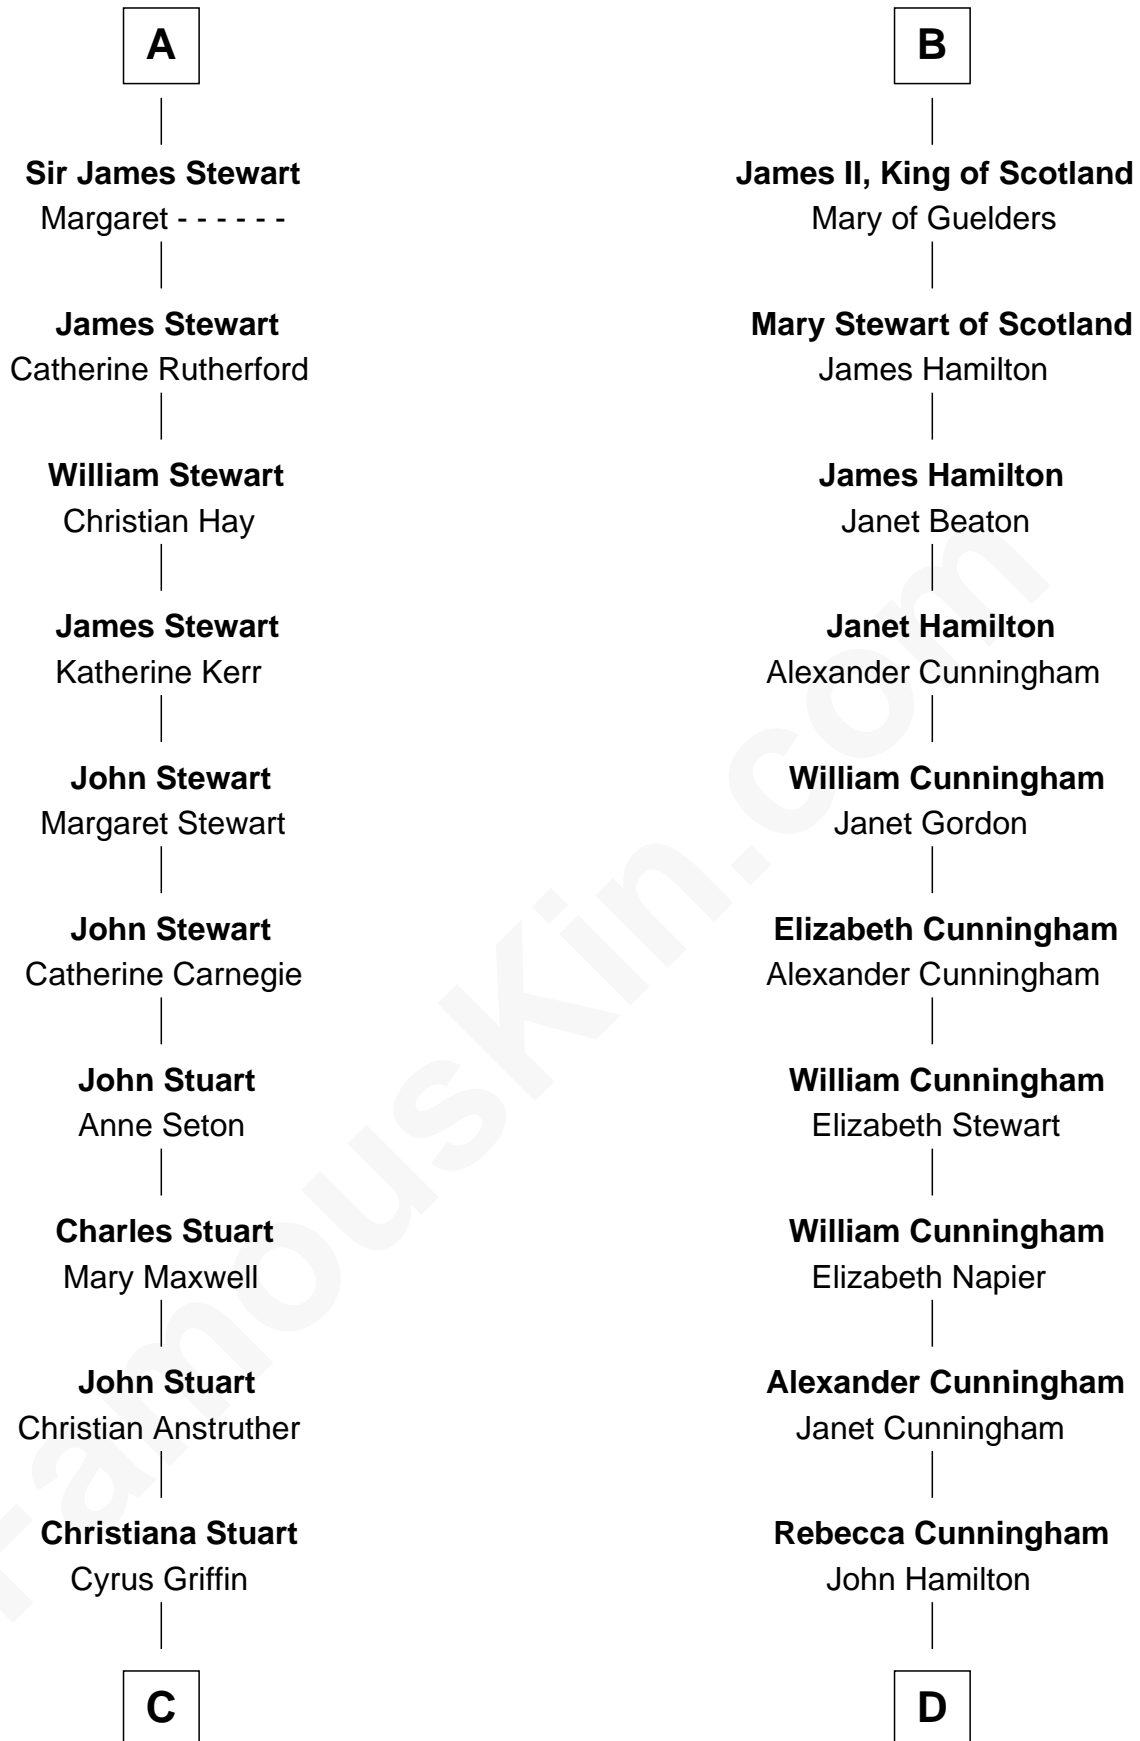

FamousKin.com

Relationship Chart of

Johnny Mercer

Songwriter and Co-Founder of Capitol Records

19th cousin 2 times removed of

Alexander Hamilton

1st U.S. Secretary of the Treasury

Stephen Longespee
Emmeline de Ridelisford

C

Louisa Griffin
Col. Hugh Mercer

Gen. Hugh Weedon Mercer
Mary Stiles Anderson

George Anderson Mercer
Nanny Maury Herndon

George Anderson Mercer
Lillian Elizabeth Ciucevich

Johnny Mercer
Co-Founder of Capitol Records