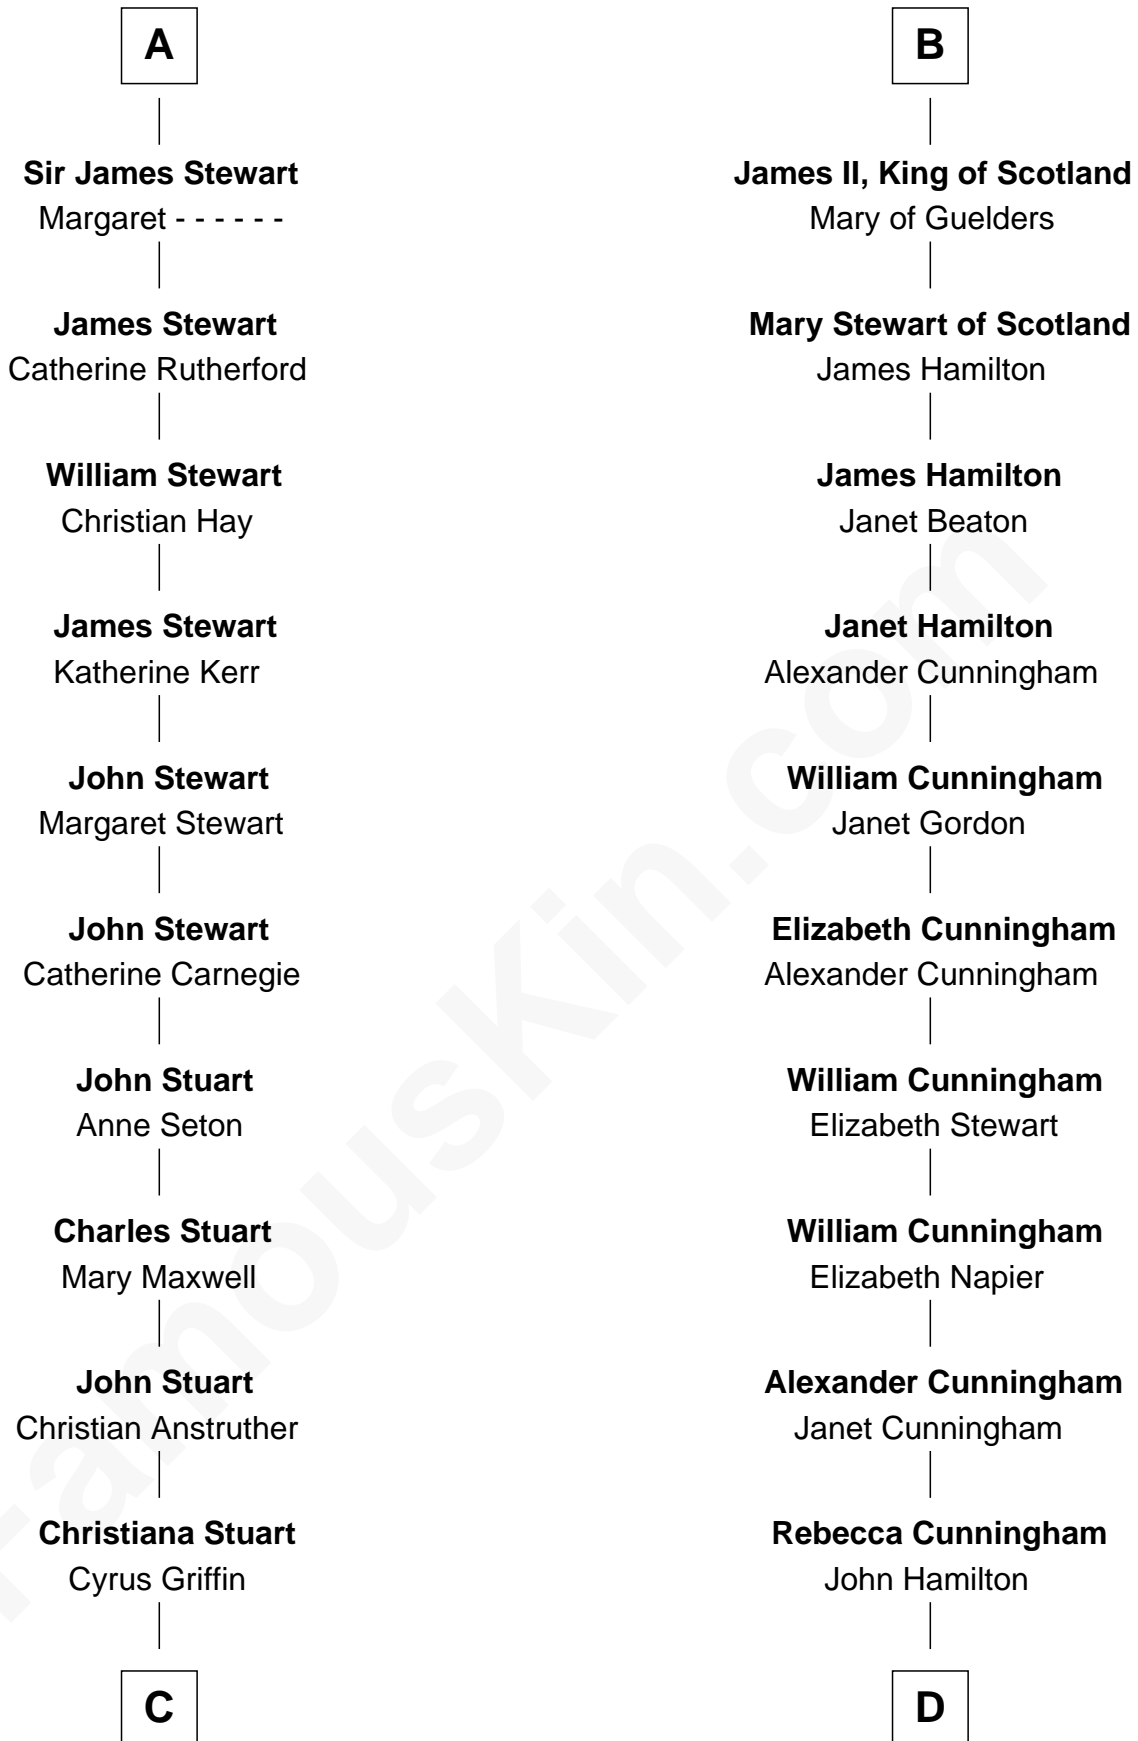

FamousKin.com

Relationship Chart of

Johnny Mercer

Songwriter and Co-Founder of Capitol Records

19th cousin 2 times removed of

Alexander Hamilton

1st U.S. Secretary of the Treasury

Sir Roger de Mortimer

Maud de Brewes

C

Louisa Griffin
Col. Hugh Mercer

Gen. Hugh Weedon Mercer
Mary Stiles Anderson

George Anderson Mercer
Nanny Maury Herndon

George Anderson Mercer
Lillian Elizabeth Ciucevich

Johnny Mercer
Co-Founder of Capitol Records