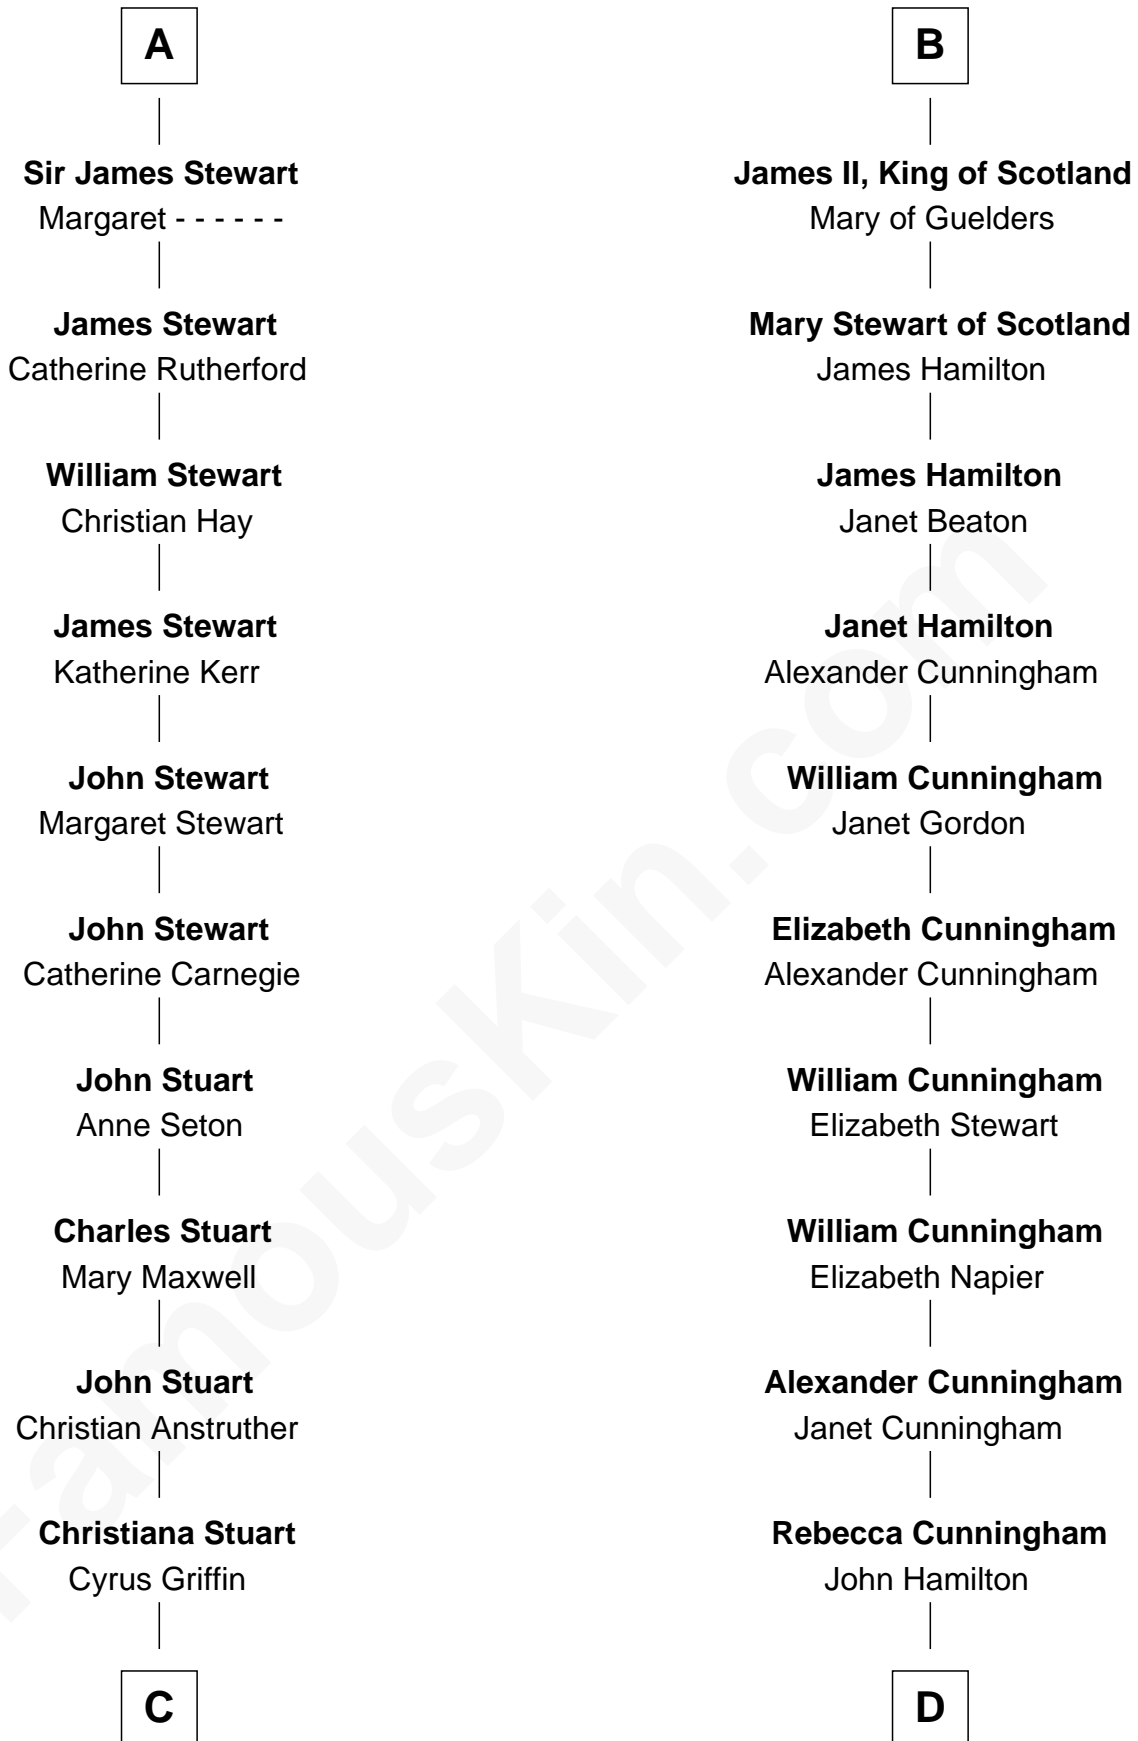

FamousKin.com

Relationship Chart of

Johnny Mercer

Songwriter and Co-Founder of Capitol Records

19th cousin 2 times removed of

Alexander Hamilton

1st U.S. Secretary of the Treasury

Sir William de Beauchamp

William de Beauchamp

Maud FitzJohn

Isabella de Beauchamp

Sir Patrick de Chaworth

Maud de Chaworth

Henry Plantagenet

Eleanor Plantagenet

Richard Fitzalan

Alice Fitzalan

Sir Thomas de Holand

Margaret de Holand

Sir John Beaufort

Joan Beaufort

James I, King of Scotland

B

C