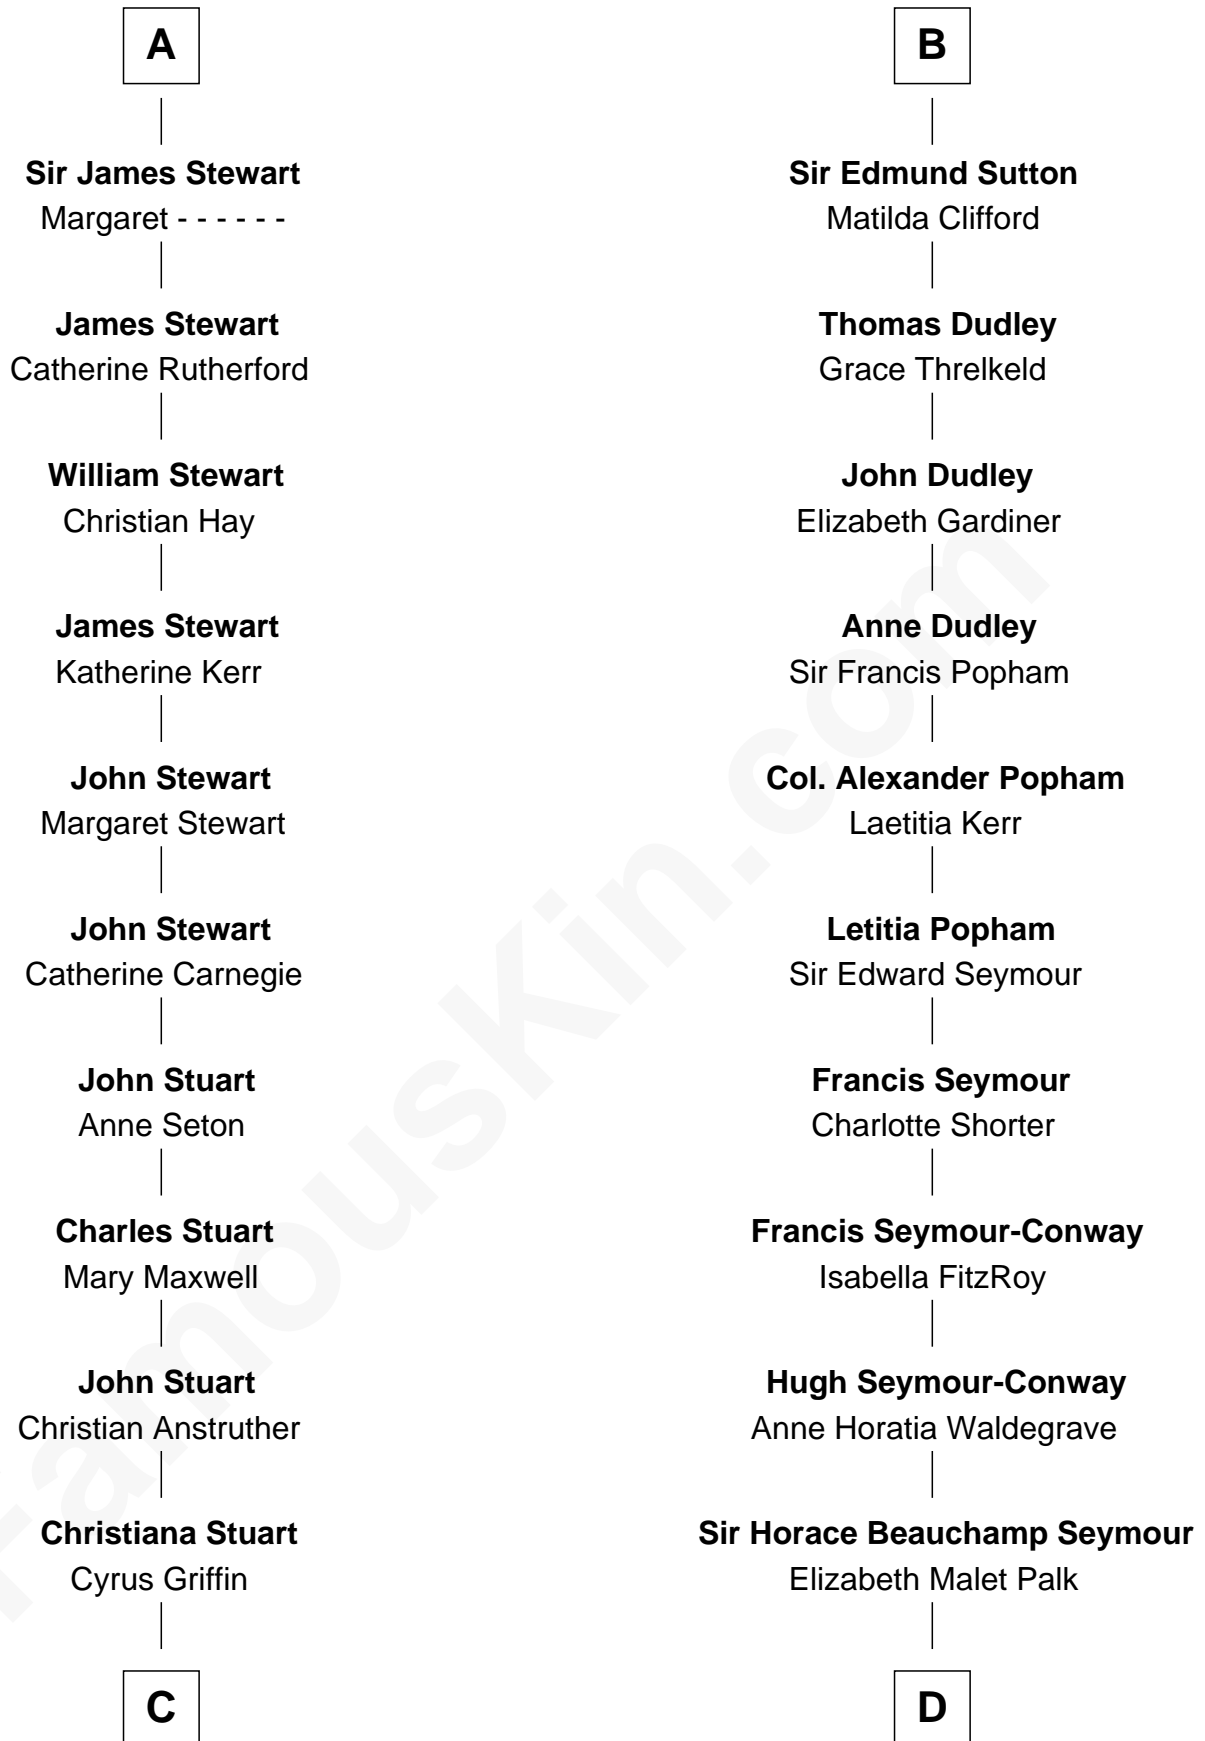

FamousKin.com Relationship Chart of

Johnny Mercer

Songwriter and Co-Founder of Capitol Records

21st cousin of

Princess Diana

Princess of Wales

C

Louisa Griffin
Col. Hugh Mercer

Gen. Hugh Weedon Mercer
Mary Stiles Anderson

George Anderson Mercer
Nanny Maury Herndon

George Anderson Mercer
Lillian Elizabeth Ciucevich

Johnny Mercer
Co-Founder of Capitol Records

D

Adelaide Horatia Elizabeth Seymour
Frederick Spencer

Charles Robert Spencer
Margaret Baring

Albert Edward John Spencer
Cynthia Elinor Beatrix Hamilton

Edward John Spencer
Frances Ruth Burke Roche

Princess Diana
Princess of Wales

FamousKin.com