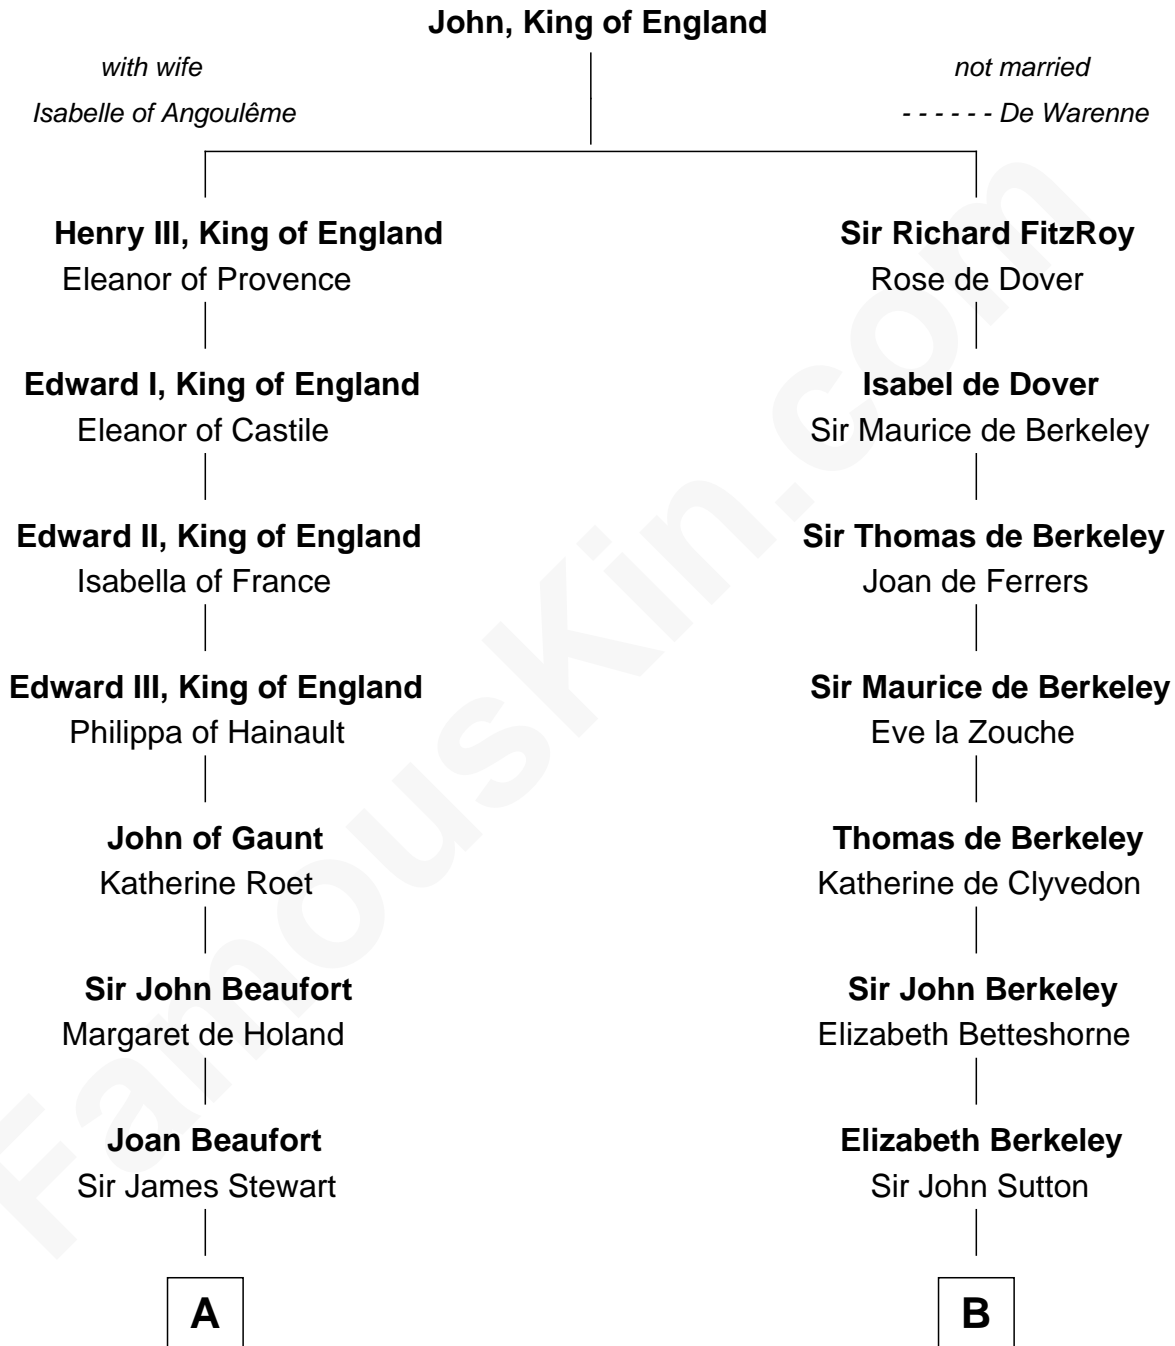

FamousKin.com Relationship Chart of

Johnny Mercer

Songwriter and Co-Founder of Capitol Records

21st cousin of

Princess Diana

Princess of Wales

C

Louisa Griffin
Col. Hugh Mercer

Gen. Hugh Weedon Mercer
Mary Stiles Anderson

George Anderson Mercer
Nanny Maury Herndon

George Anderson Mercer
Lillian Elizabeth Ciucevich

Johnny Mercer
Co-Founder of Capitol Records

D

Adelaide Horatia Elizabeth Seymour
Frederick Spencer

Charles Robert Spencer
Margaret Baring

Albert Edward John Spencer
Cynthia Elinor Beatrix Hamilton

Edward John Spencer
Frances Ruth Burke Roche

Princess Diana
Princess of Wales

FamousKin.com