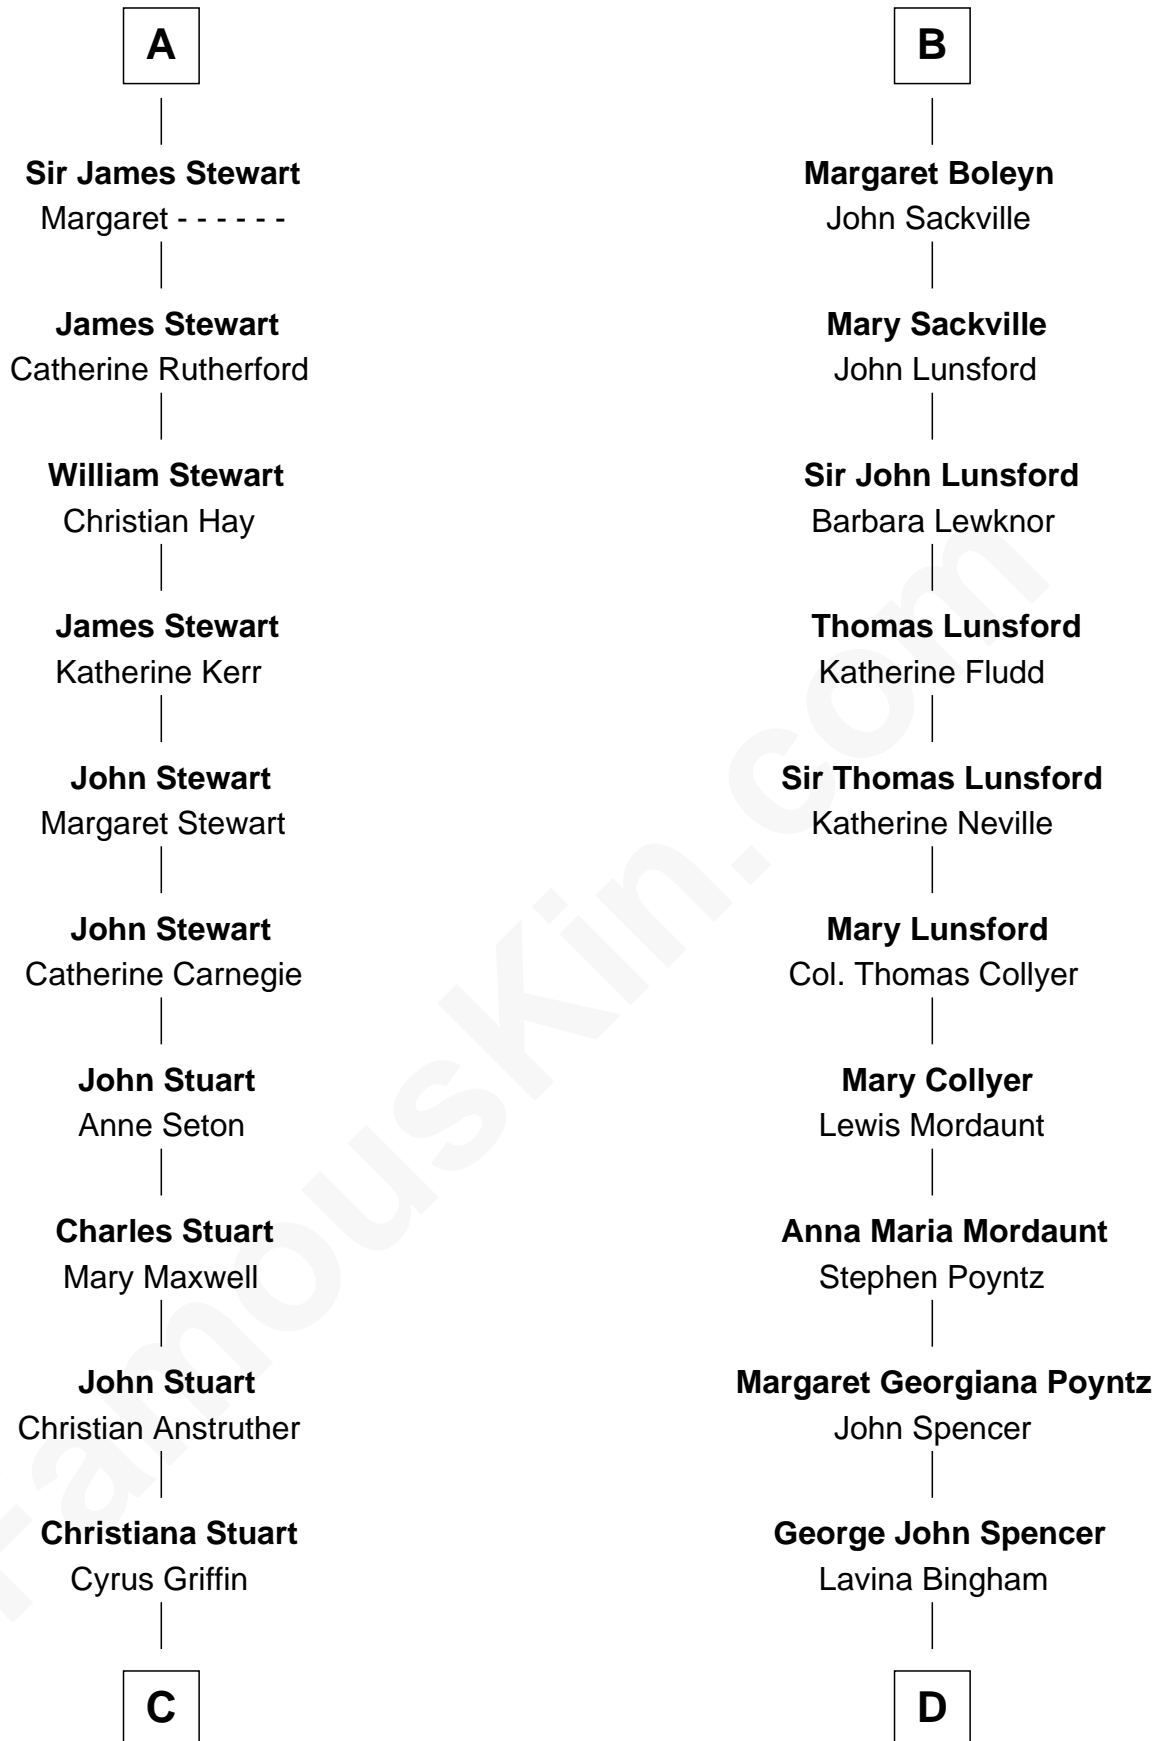

# FamousKin.com Relationship Chart of

**Johnny Mercer**

*Songwriter and Co-Founder of Capitol Records*

21st cousin of

**Princess Diana**

*Princess of Wales*

**Sir John FitzGeoffrey**

Isabel le Bigod

**C**

**Louisa Griffin**  
Col. Hugh Mercer

**Gen. Hugh Weedon Mercer**  
Mary Stiles Anderson

**George Anderson Mercer**  
Nanny Maury Herndon

**George Anderson Mercer**  
Lillian Elizabeth Ciucevich

**Johnny Mercer**  
*Co-Founder of Capitol Records*

**D**

**Frederick Spencer**  
Adelaide Horatia Elizabeth Seymour

**Charles Robert Spencer**  
Margaret Baring

**Albert Edward John Spencer**  
Cynthia Elinor Beatrix Hamilton

**Edward John Spencer**  
Frances Ruth Burke Roche

**Princess Diana**  
*Princess of Wales*

FamousKin.com