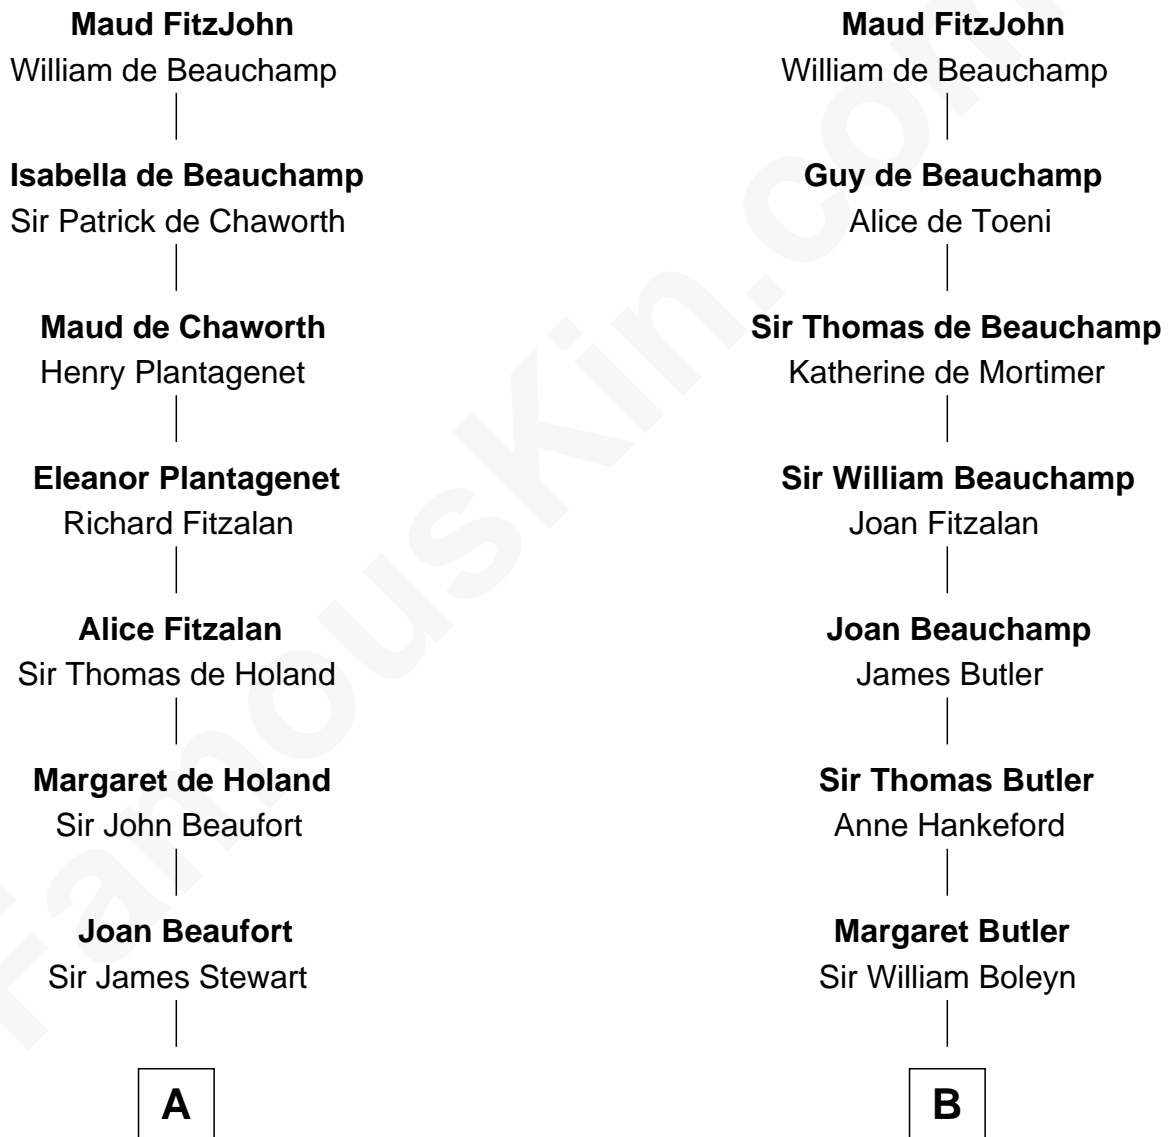

# FamousKin.com Relationship Chart of

**Johnny Mercer**

*Songwriter and Co-Founder of Capitol Records*

21st cousin of

**Princess Diana**

*Princess of Wales*

**Sir John FitzGeoffrey**

Isabel le Bigod

**C**

**Louisa Griffin**  
Col. Hugh Mercer

**Gen. Hugh Weedon Mercer**  
Mary Stiles Anderson

**George Anderson Mercer**  
Nanny Maury Herndon

**George Anderson Mercer**  
Lillian Elizabeth Ciucevich

**Johnny Mercer**  
*Co-Founder of Capitol Records*

**D**

**Frederick Spencer**  
Adelaide Horatia Elizabeth Seymour

**Charles Robert Spencer**  
Margaret Baring

**Albert Edward John Spencer**  
Cynthia Elinor Beatrix Hamilton

**Edward John Spencer**  
Frances Ruth Burke Roche

**Princess Diana**  
*Princess of Wales*

FamousKin.com