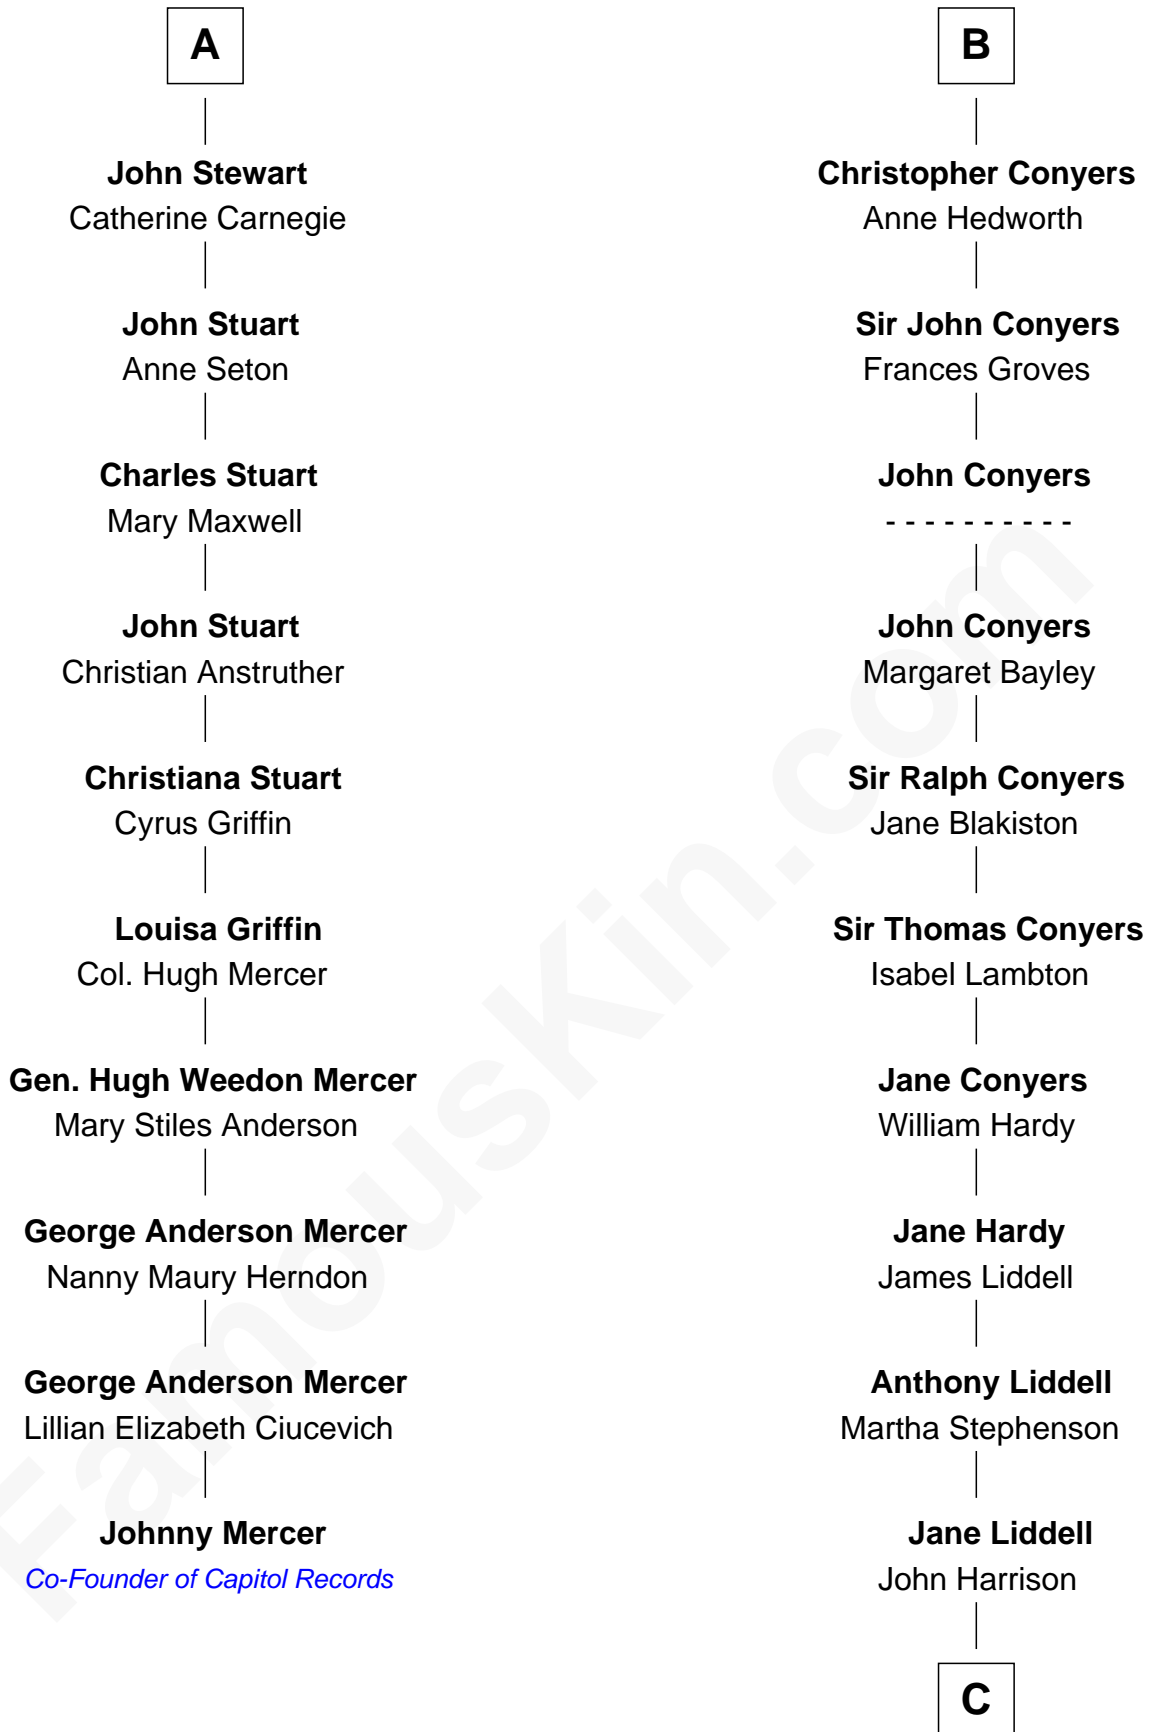

## Relationship Chart of

### Johnny Mercer

*Songwriter and Co-Founder of Capitol Records*

16th cousin 5 times removed of

### Catherine Middleton

*Princess of Wales*

#### Sir Thomas de Holand

Alice Fitzalan

**C**

**John Harrison**

Jane Hill

**Thomas Harrison**

Elizabeth Mary Temple

**Dorothy Harrison**