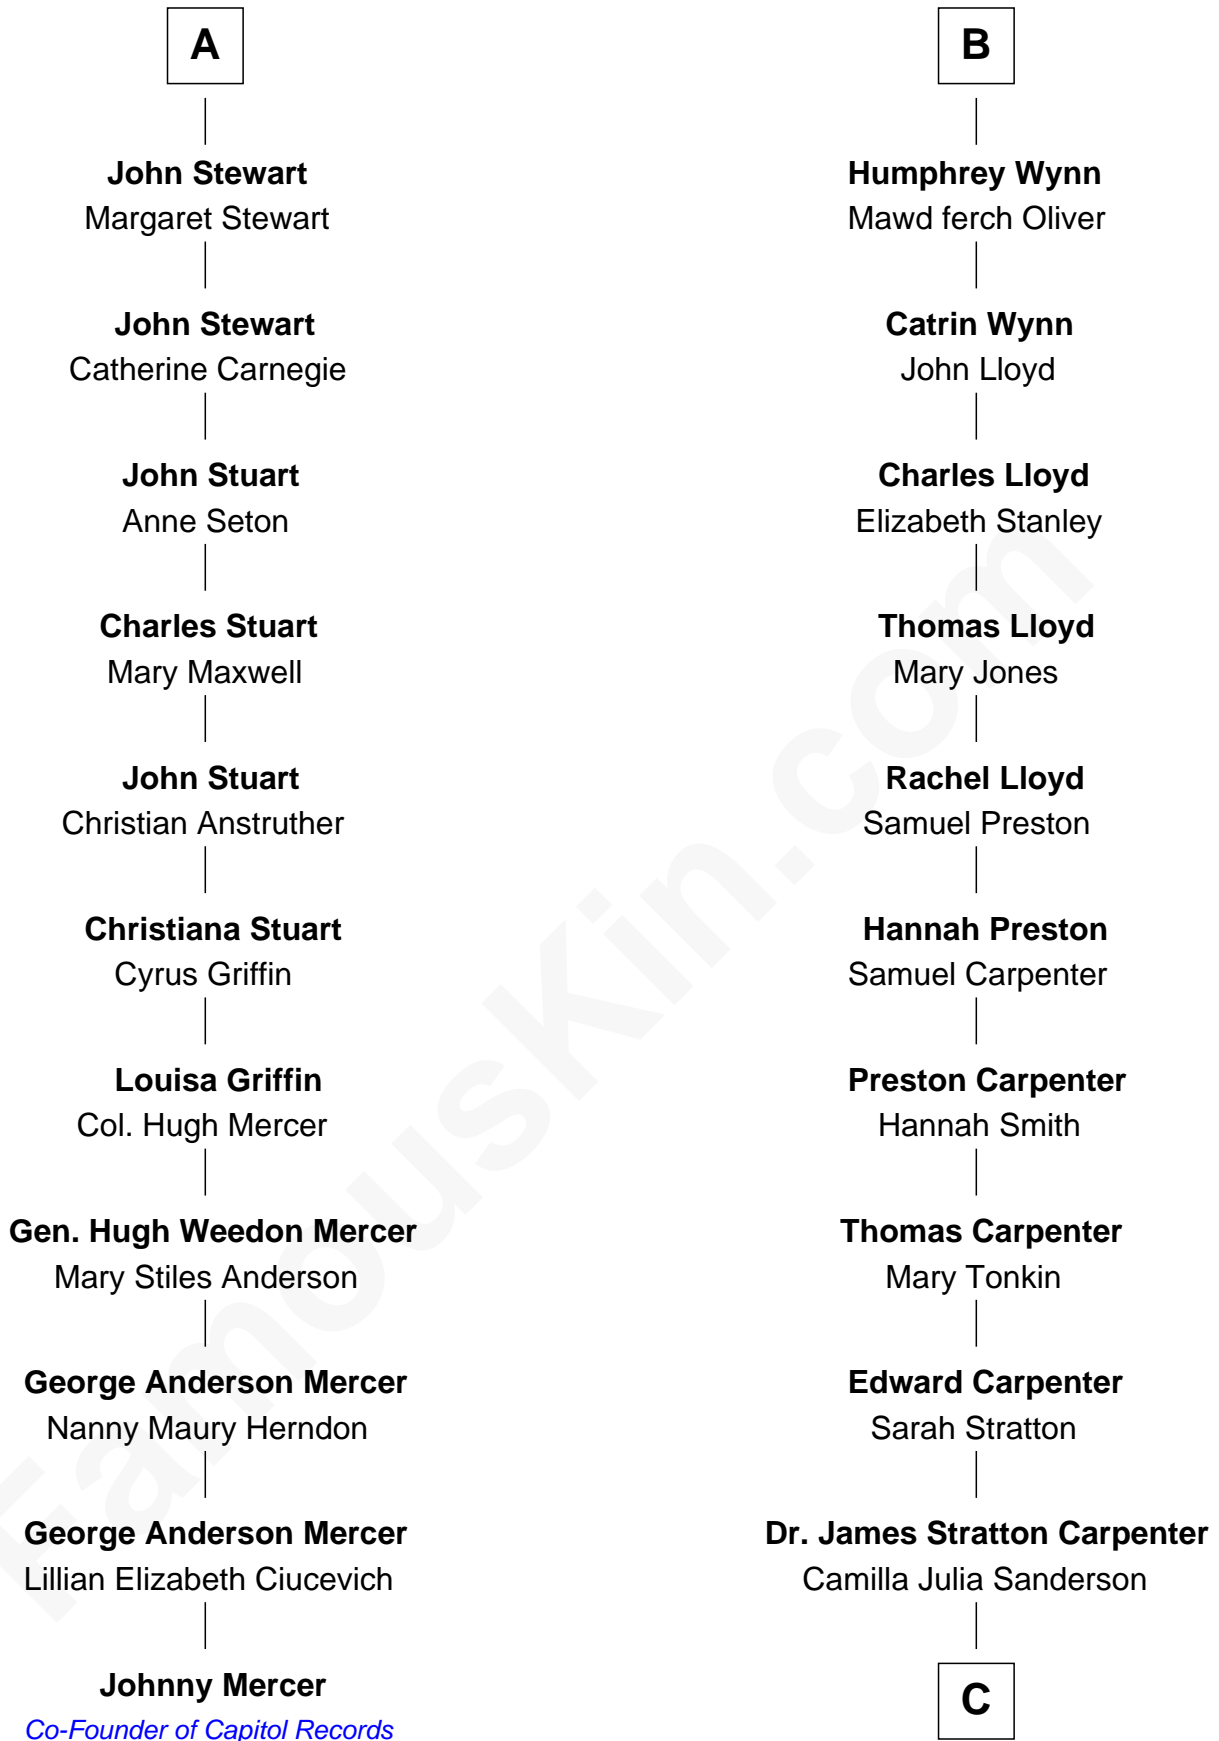

FamousKin.com

Relationship Chart of

Johnny Mercer

Songwriter and Co-Founder of Capitol Records

17th cousin 4 times removed of

Mary Chapin Carpenter
Singer and Songwriter

C

Dr. John Thomas Carpenter

Eliza Adelaide Hill

Dr. James Stratton Carpenter

Lillian Louise Chapin

Chapin Carpenter

Ruth Smythe

Chapin Carpenter

Mary Bowie Robertson

Mary Chapin Carpenter