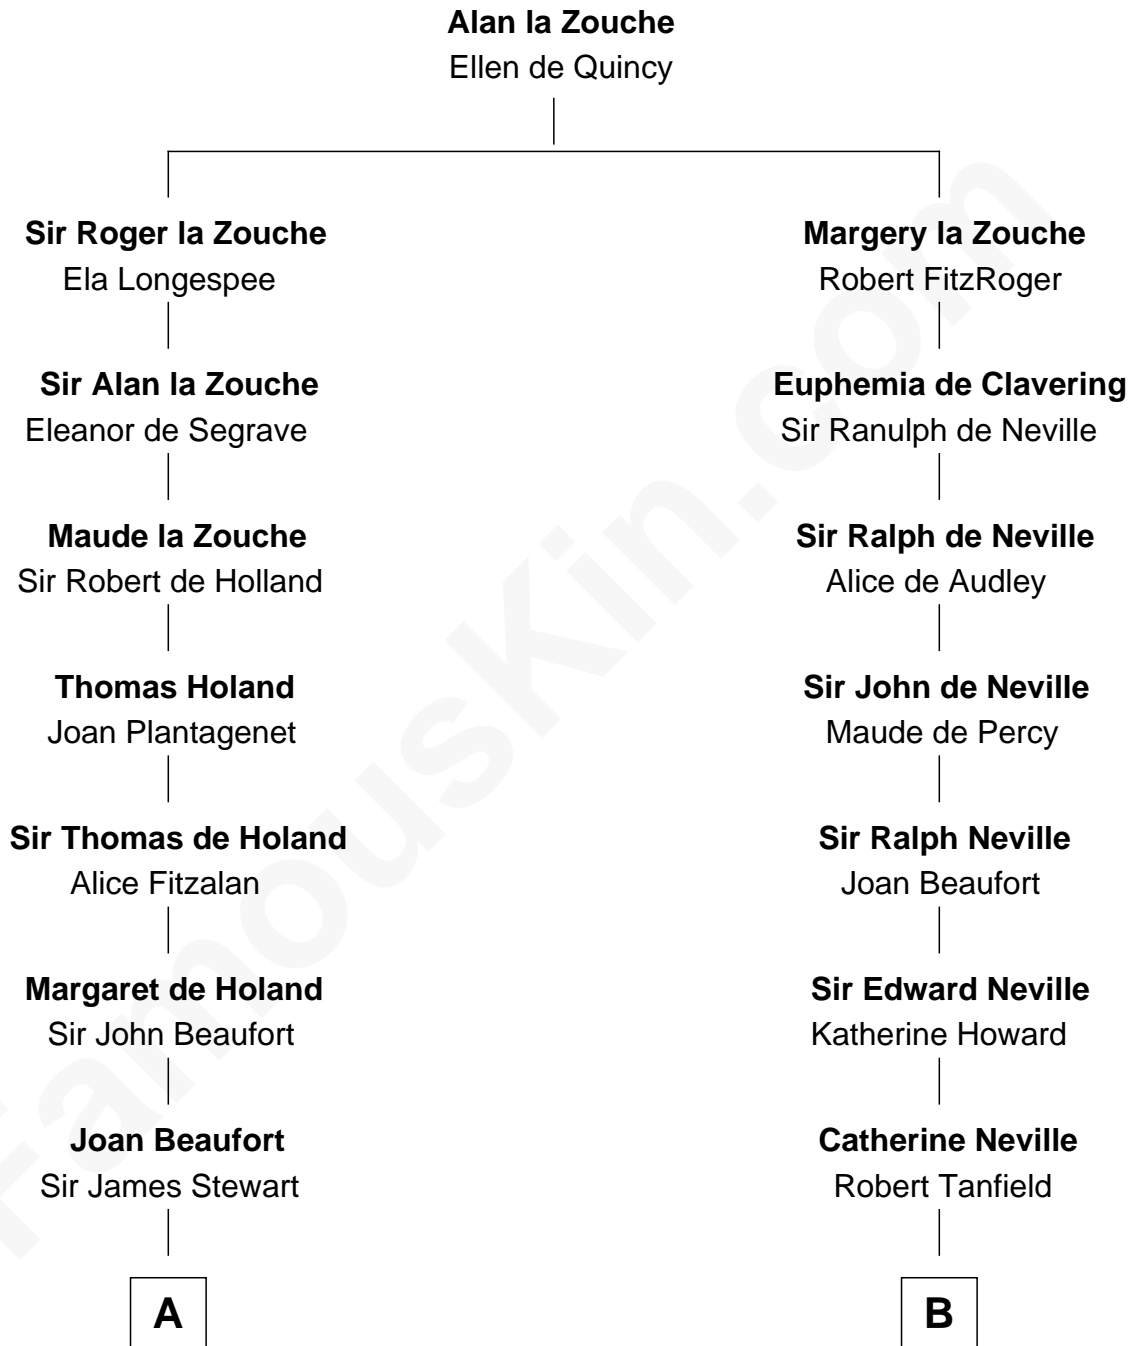

FamousKin.com

Relationship Chart of

Johnny Mercer

Songwriter and Co-Founder of Capitol Records

17th cousin 4 times removed of

John Marshall

4th Chief Justice of the U.S. Supreme Court

C

—
Louisa Griffin
Col. Hugh Mercer

—
Gen. Hugh Weedon Mercer
Mary Stiles Anderson

—
George Anderson Mercer
Nanny Maury Herndon

—
George Anderson Mercer
Lillian Elizabeth Ciucevich

—
Johnny Mercer
Co-Founder of Capitol Records