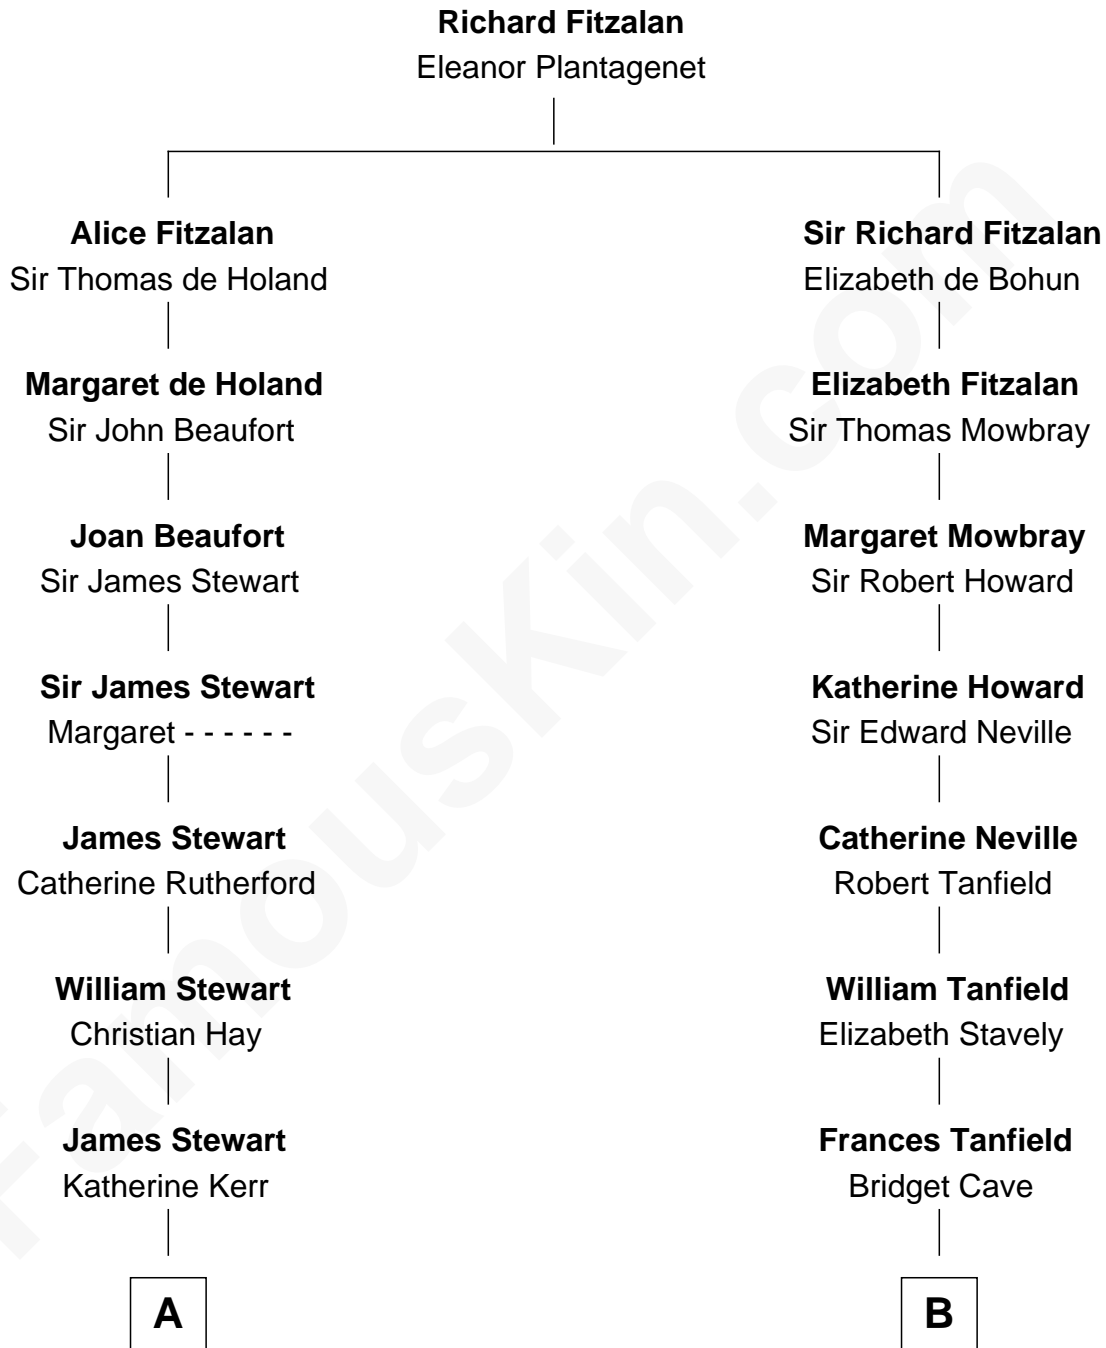

FamousKin.com

Relationship Chart of

Johnny Mercer

Songwriter and Co-Founder of Capitol Records

17th cousin 4 times removed of

Edward Norton
Movie Actor

C

George Moffett Harrison
Bettie Montgomery. Kent

Joseph Kent Harrison
Cornelia Long Somerville

Betty Kent Harrison
Edward Mower Norton

Edward Mower Norton
Lydia Robinson Rouse

Edward Norton
Movie Actor