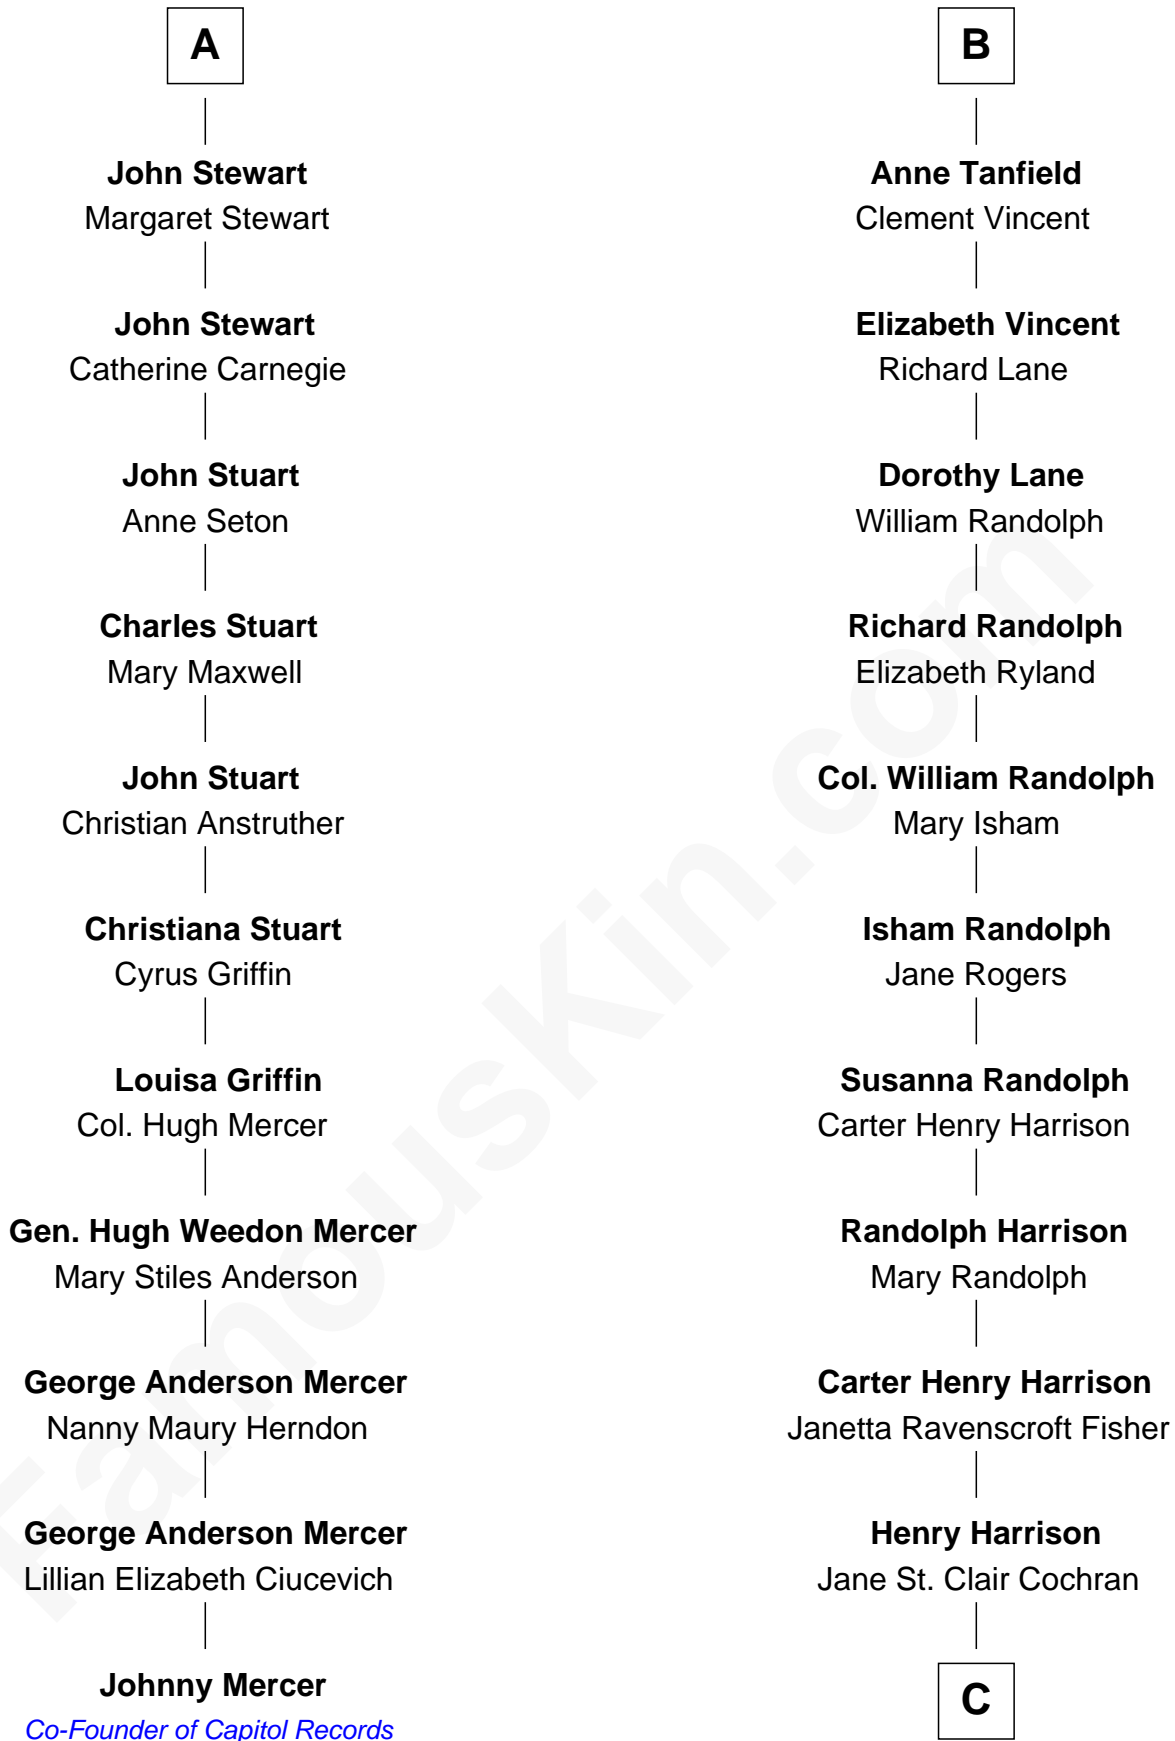

FamousKin.com

Relationship Chart of

Johnny Mercer

Songwriter and Co-Founder of Capitol Records

17th cousin 4 times removed of

Edward Norton
Movie Actor

C

George Moffett Harrison
Bettie Montgomery. Kent

Joseph Kent Harrison
Cornelia Long Somerville

Betty Kent Harrison
Edward Mower Norton

Edward Mower Norton
Lydia Robinson Rouse

Edward Norton
Movie Actor