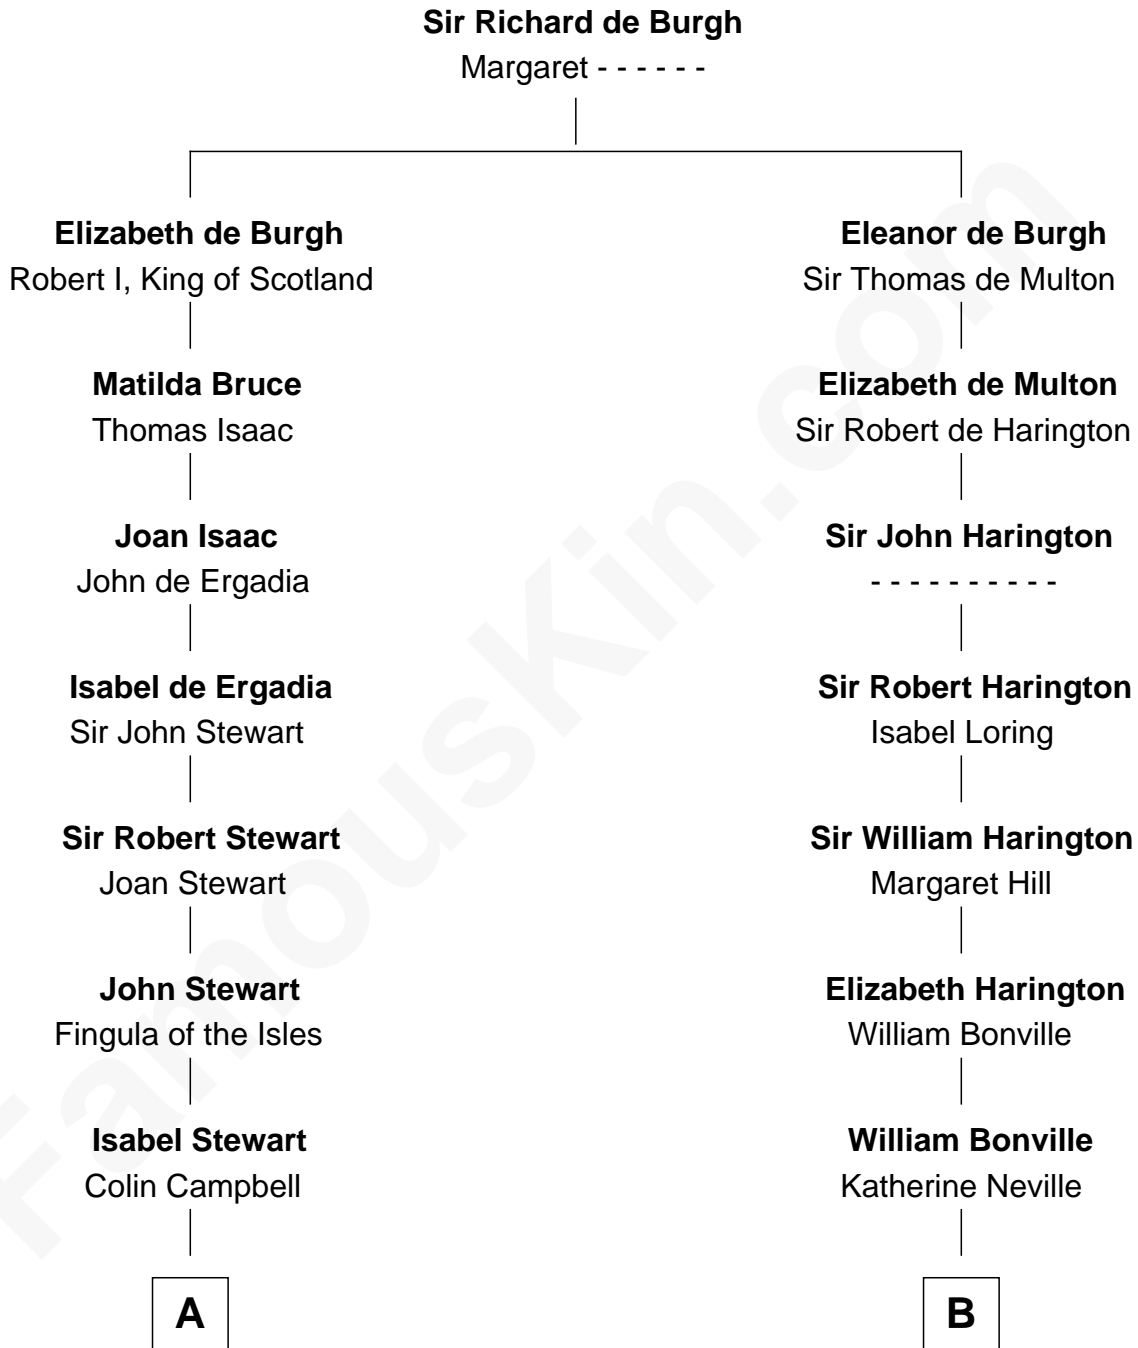

## Relationship Chart of

### Johnny Mercer

*Songwriter and Co-Founder of Capitol Records*

19th cousin 1 time removed of

### Oliver Wendell Holmes, Jr.

*U.S. Supreme Court Justice*

**C**

**Gen. Hugh Weedon Mercer**

Mary Stiles Anderson

**George Anderson Mercer**

Nanny Maury Herndon

**George Anderson Mercer**