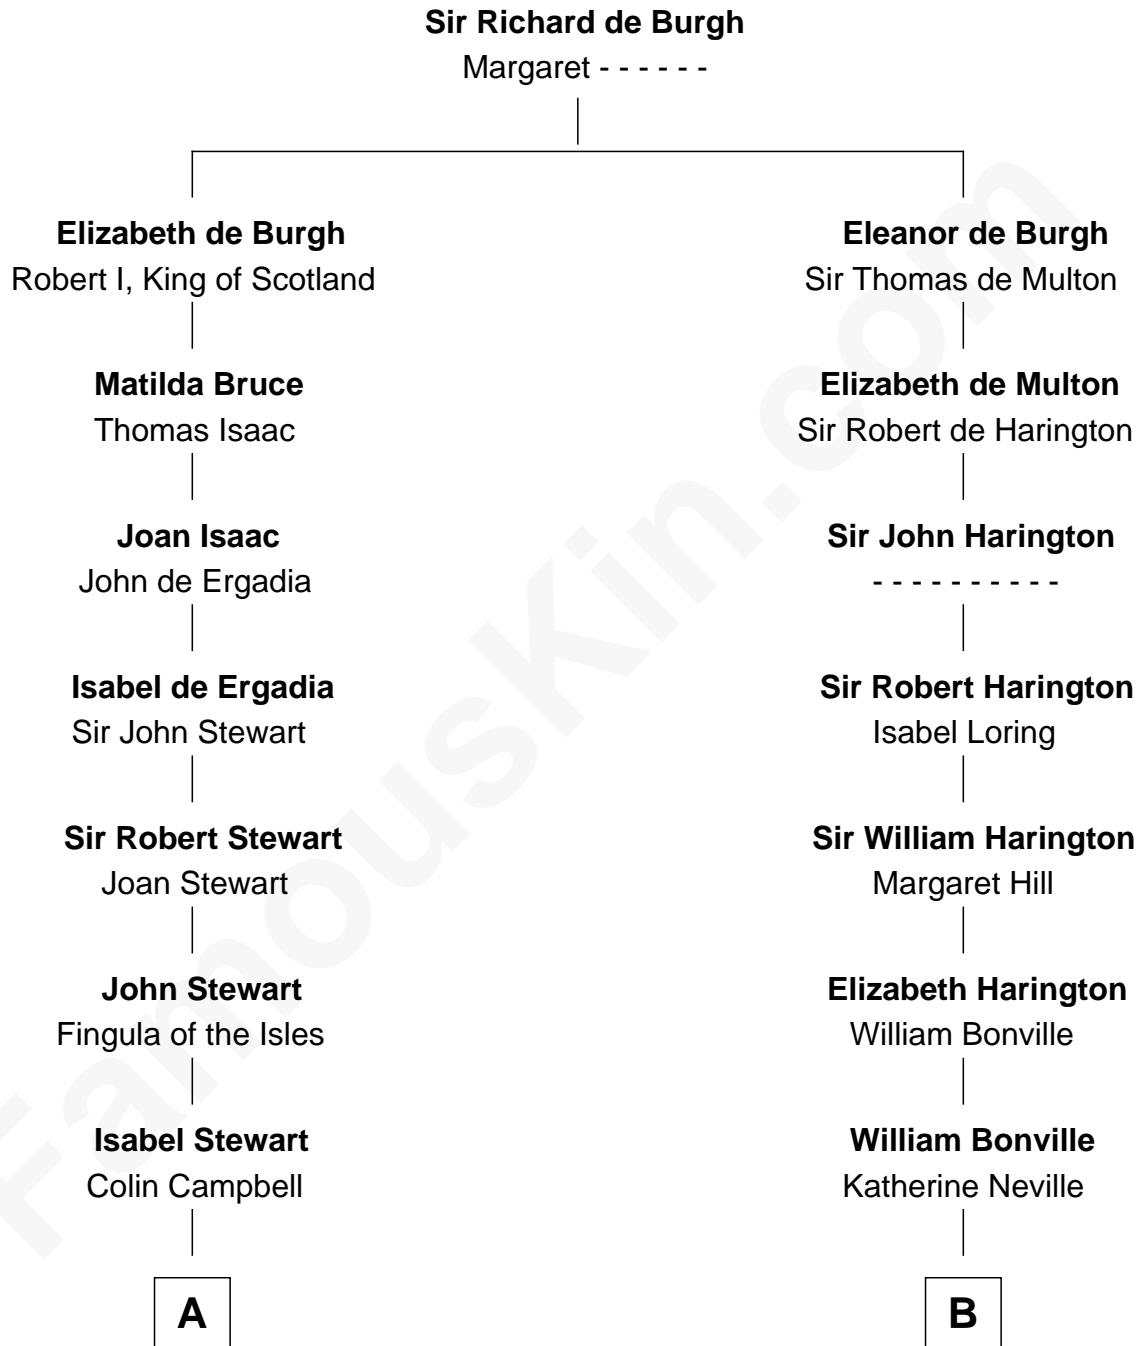

FamousKin.com

Relationship Chart of

Johnny Mercer

Songwriter and Co-Founder of Capitol Records

18th cousin 2 times removed of

Oliver Wendell Holmes, Sr.

American "Fireside" Poet