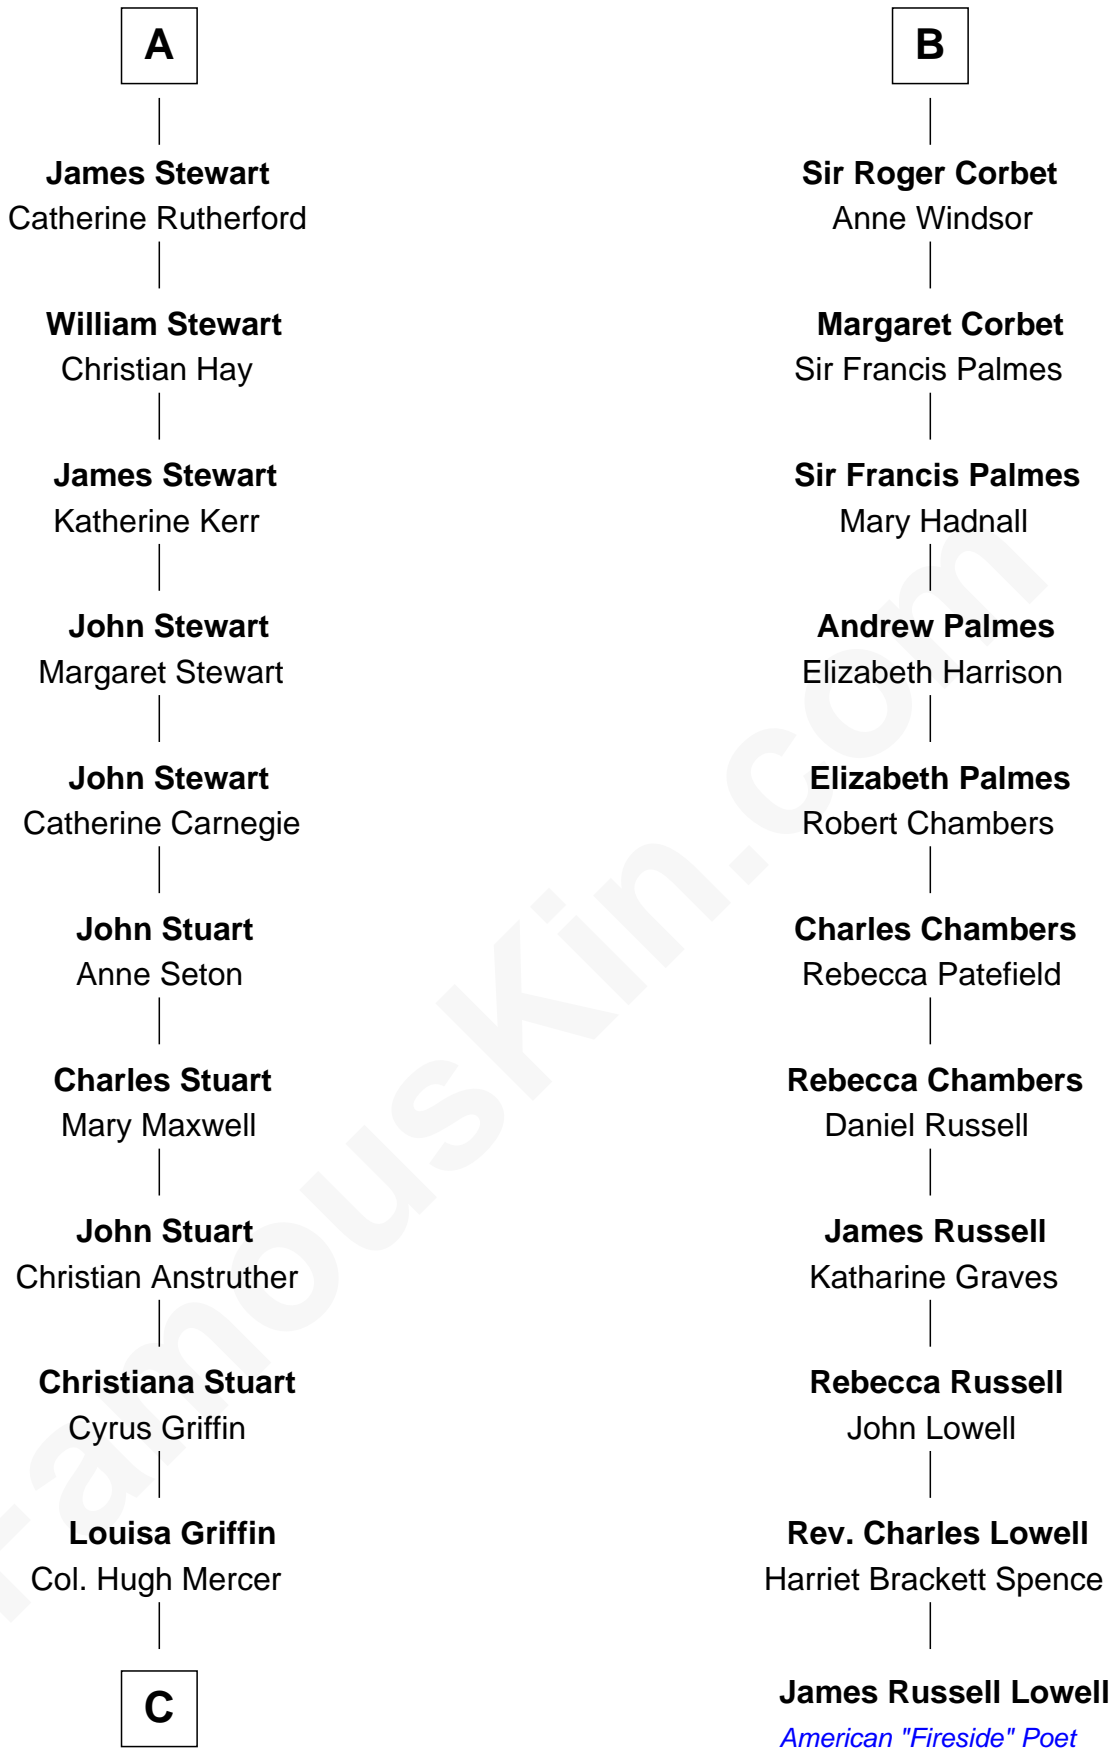

## Relationship Chart of

### Johnny Mercer

Songwriter and Co-Founder of Capitol Records

17th cousin 3 times removed of

**James Russell Lowell**  
American "Fireside" Poet

C

Gen. Hugh Weedon Mercer

Mary Stiles Anderson

George Anderson Mercer