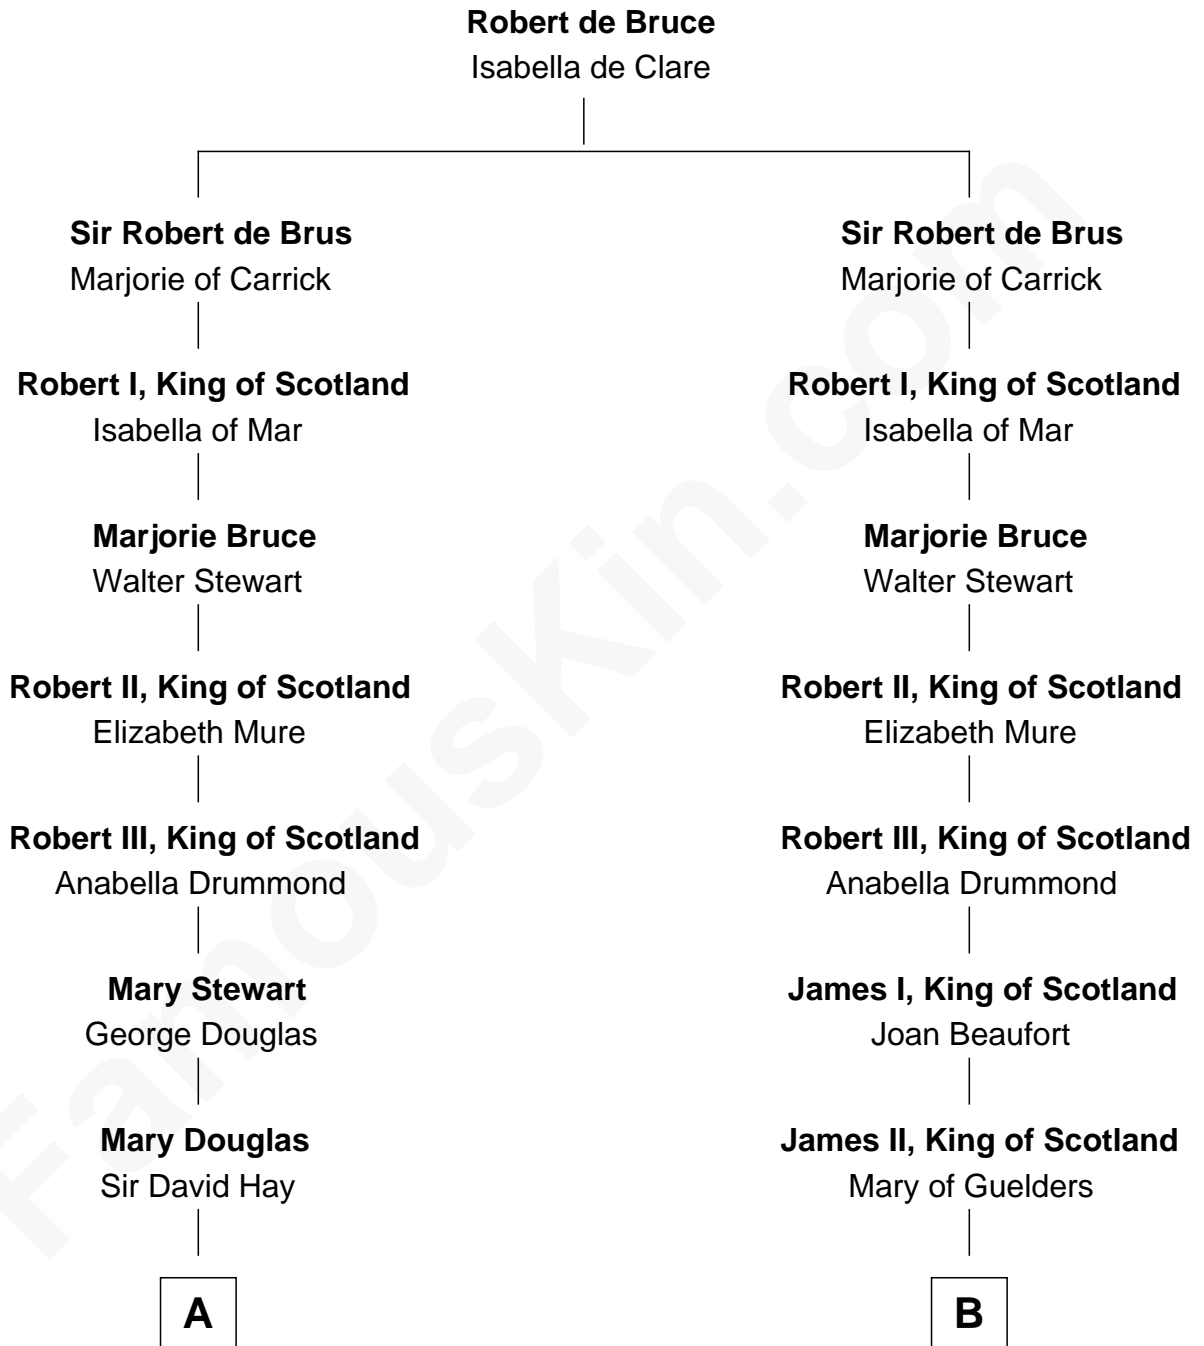

FamousKin.com

Relationship Chart of

Johnny Mercer

Songwriter and Co-Founder of Capitol Records

20th cousin 1 time removed of

James Russell Lowell
American "Fireside" Poet

C

Louisa Griffin
Col. Hugh Mercer