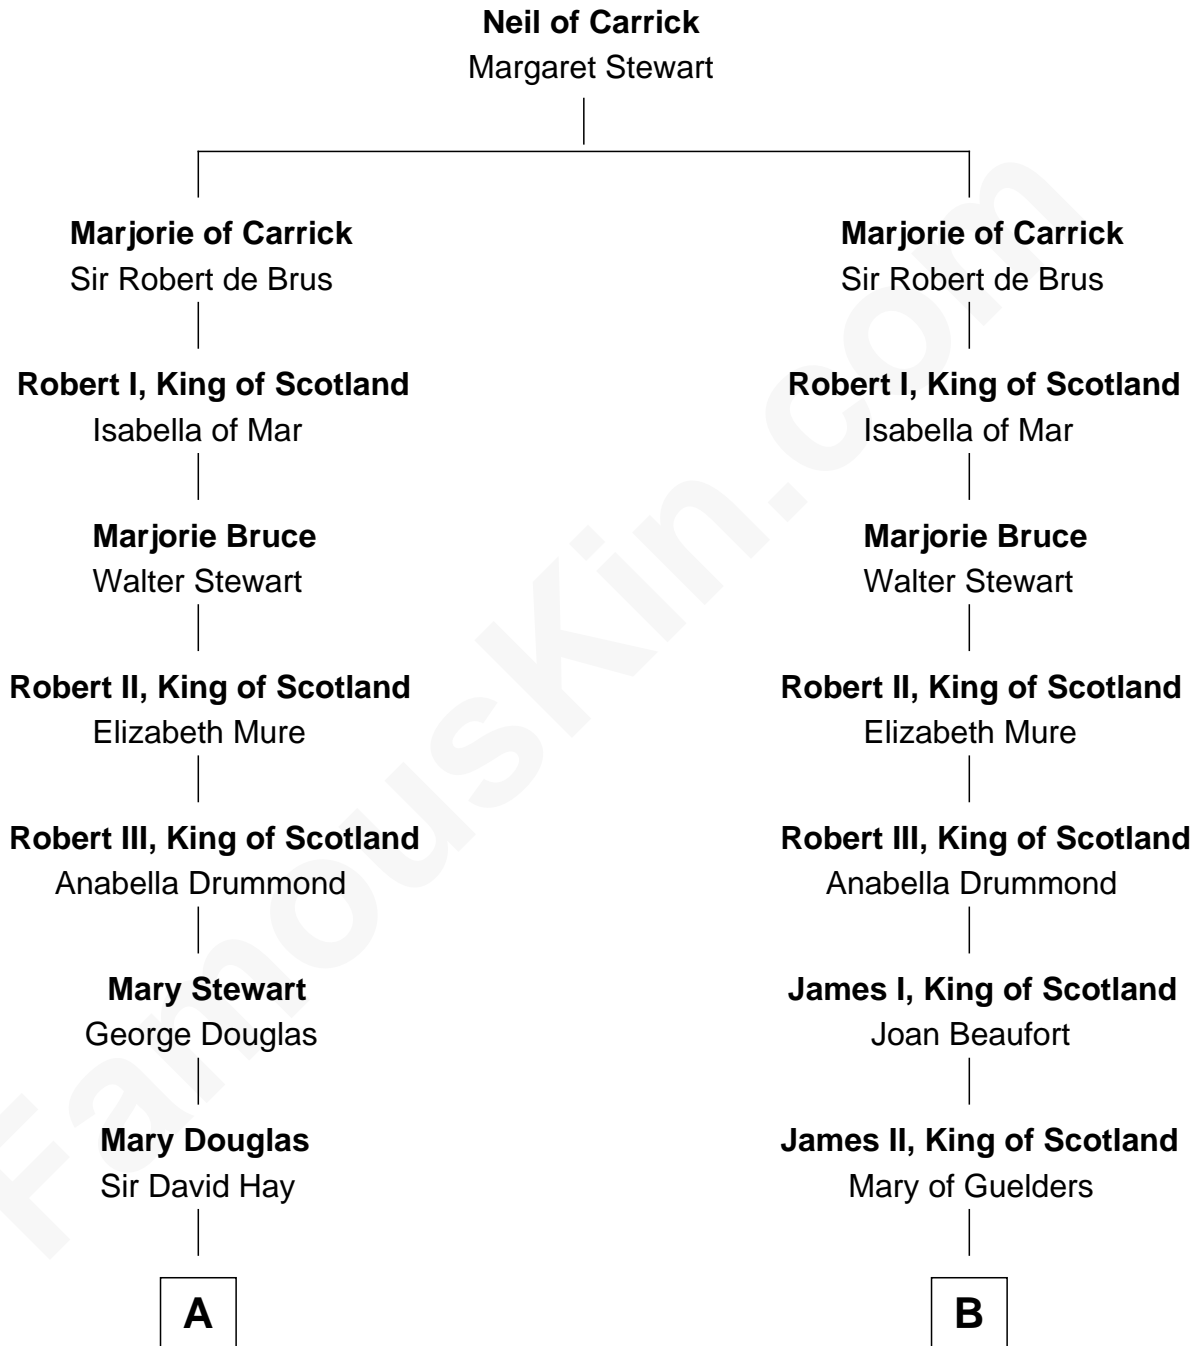

FamousKin.com

Relationship Chart of

Johnny Mercer

Songwriter and Co-Founder of Capitol Records

20th cousin 1 time removed of

James Russell Lowell
American "Fireside" Poet

C

Louisa Griffin
Col. Hugh Mercer