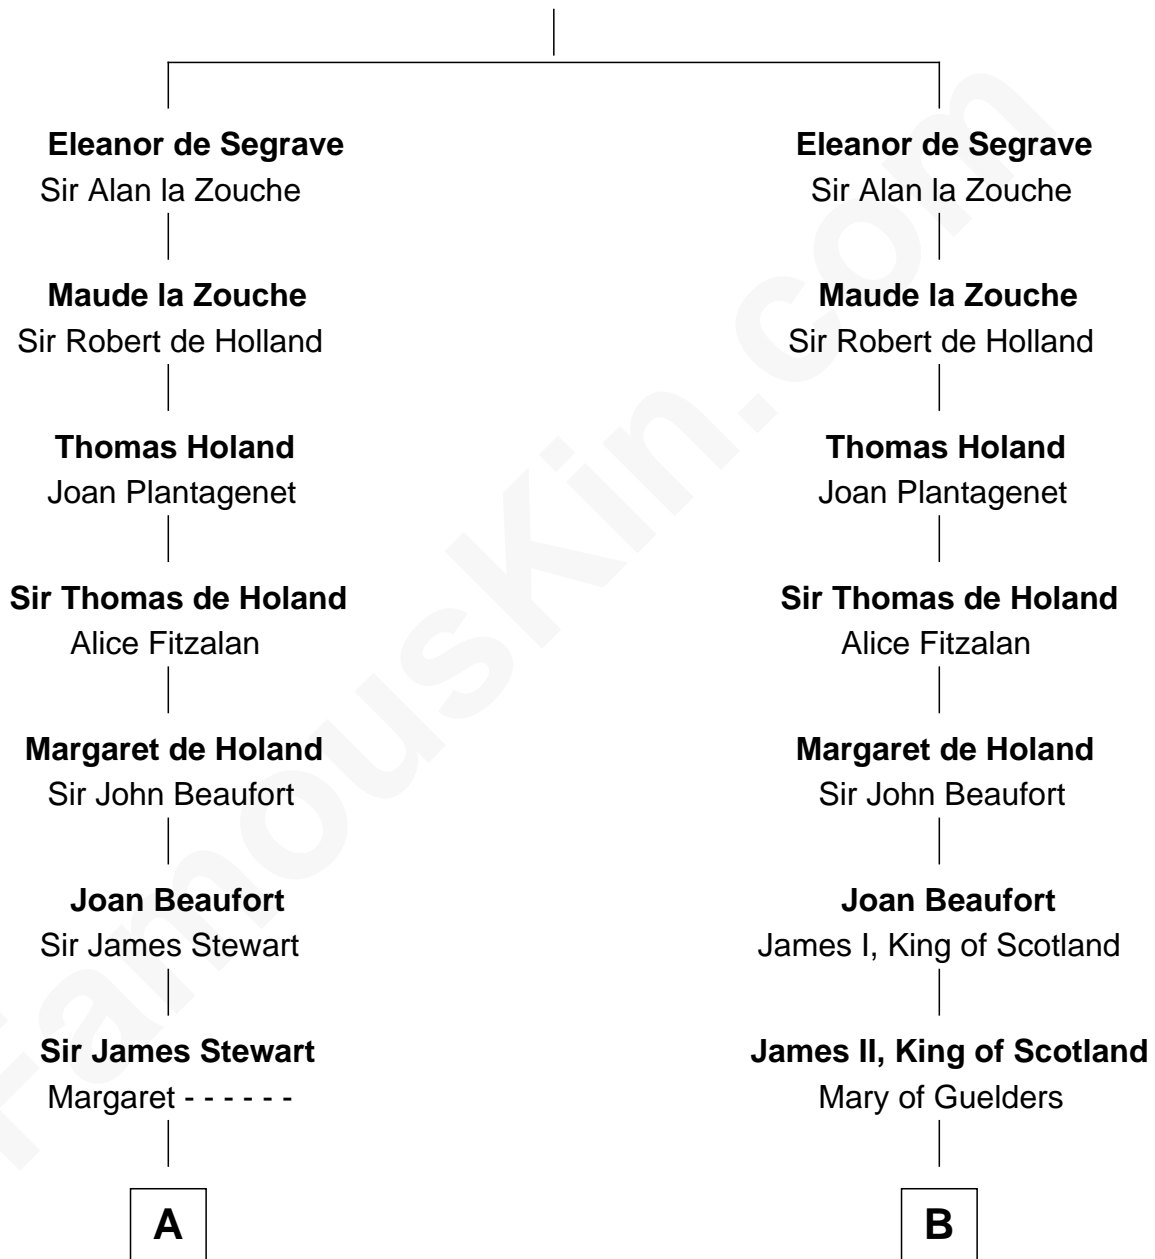

# FamousKin.com Relationship Chart of

**Johnny Mercer**

*Songwriter and Co-Founder of Capitol Records*

20th cousin of

**James Russell Lowell**

*American "Fireside" Poet*

**Nicholas de Segrave**

**C**

**Gen. Hugh Weedon Mercer**

Mary Stiles Anderson

**George Anderson Mercer**

Nanny Maury Herndon

**George Anderson Mercer**

Lillian Elizabeth Ciucevich

**Johnny Mercer**

*Co-Founder of Capitol Records*

*American "Fireside" Poet*