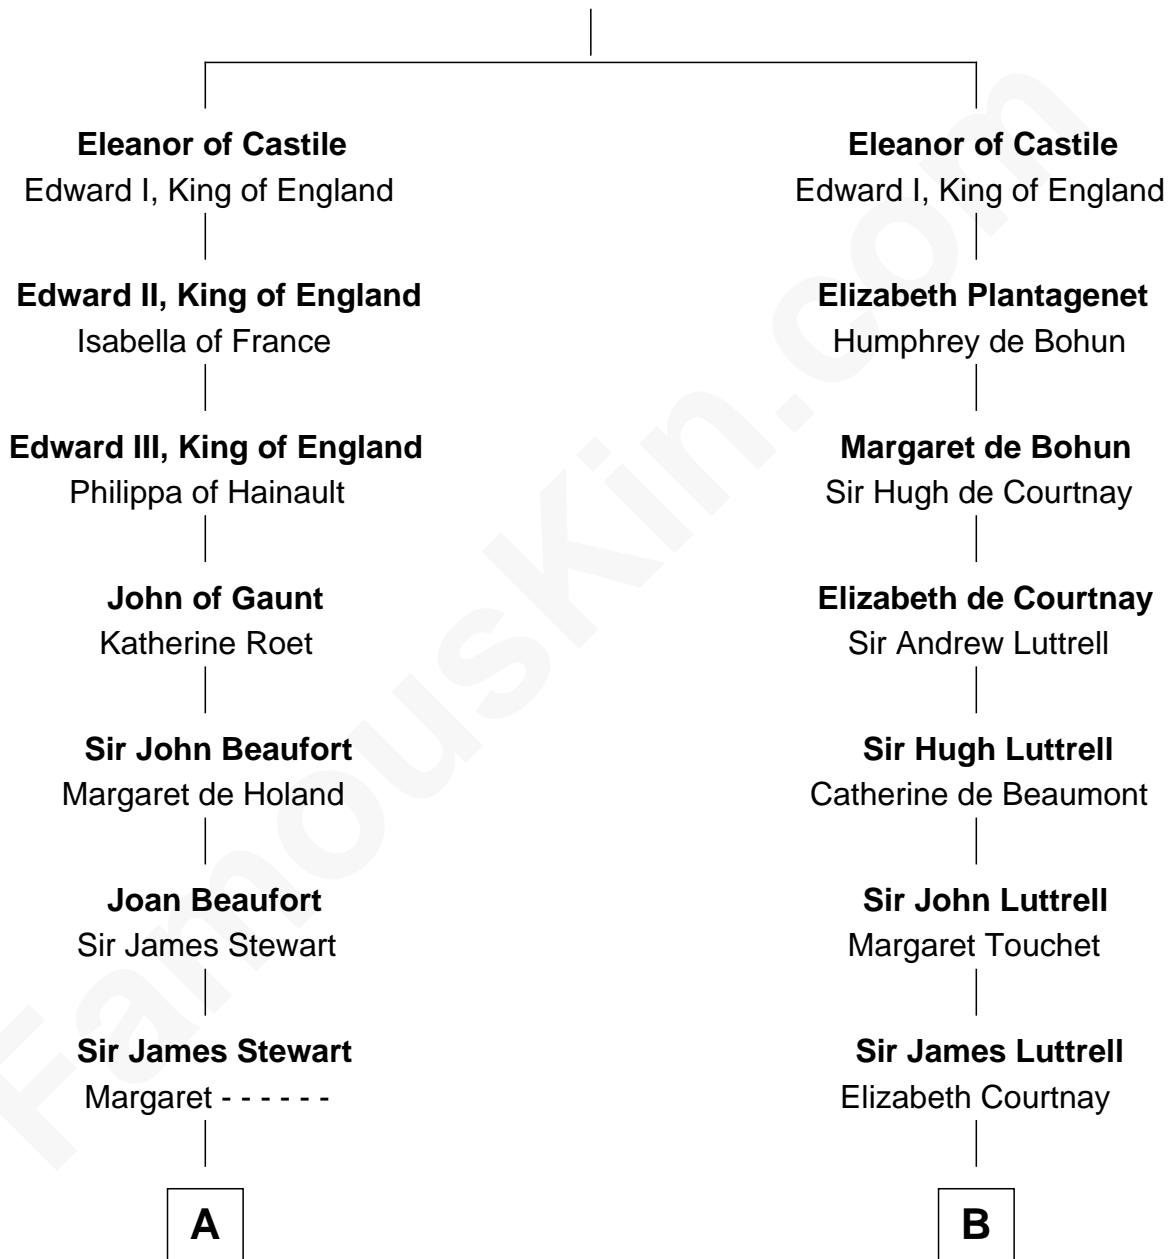

FamousKin.com

Relationship Chart of

Johnny Mercer

Songwriter and Co-Founder of Capitol Records

18th cousin 2 times removed of

James Russell Lowell
American "Fireside" Poet

Ferdinand III, King of Castile
Joanna of Ponthieu

C

Gen. Hugh Weedon Mercer

Mary Stiles Anderson

George Anderson Mercer

Nanny Maury Herndon

George Anderson Mercer

Lillian Elizabeth Ciucevich

Johnny Mercer