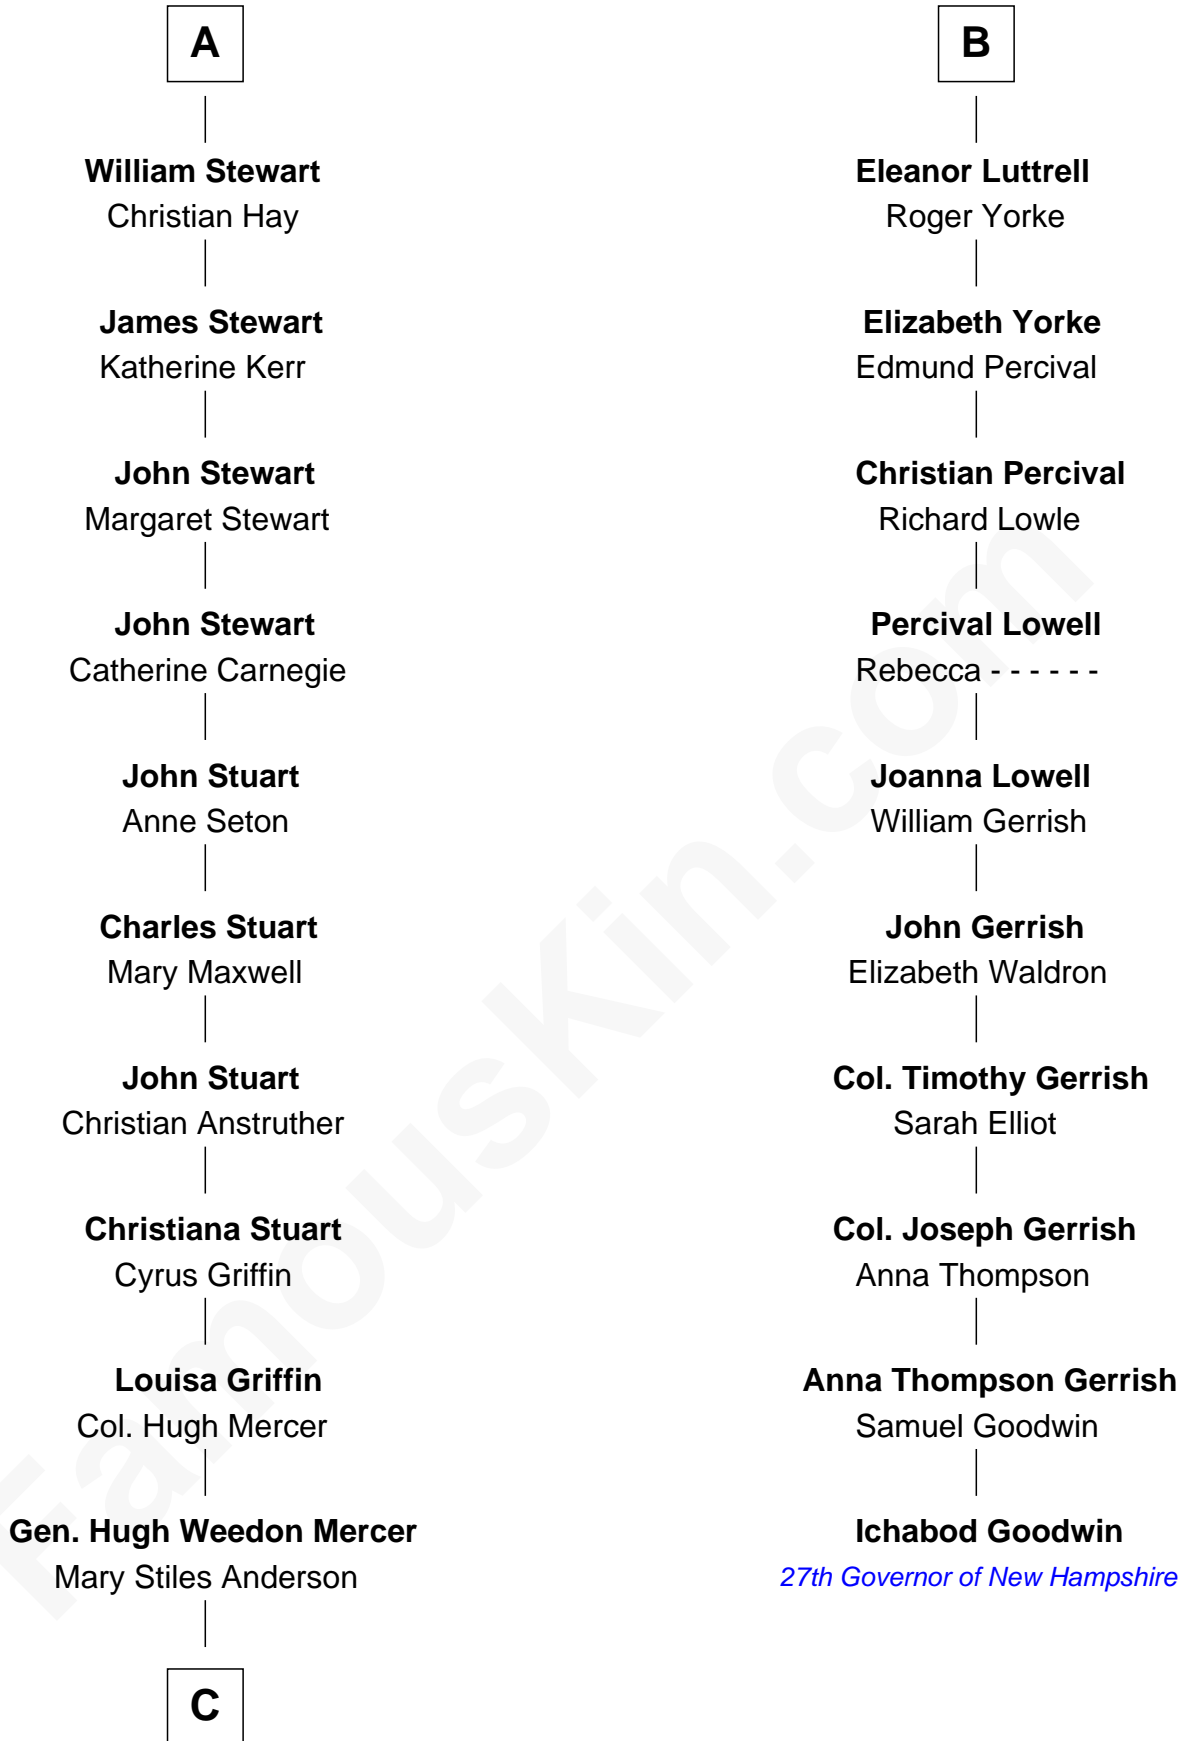

FamousKin.com

Relationship Chart of

Johnny Mercer

Songwriter and Co-Founder of Capitol Records

16th cousin 3 times removed of

Ichabod Goodwin

27th Governor of New Hampshire

C

George Anderson Mercer

Nanny Maury Herndon

George Anderson Mercer

Lillian Elizabeth Ciucevich

Johnny Mercer

Co-Founder of Capitol Records

FamousKin.com