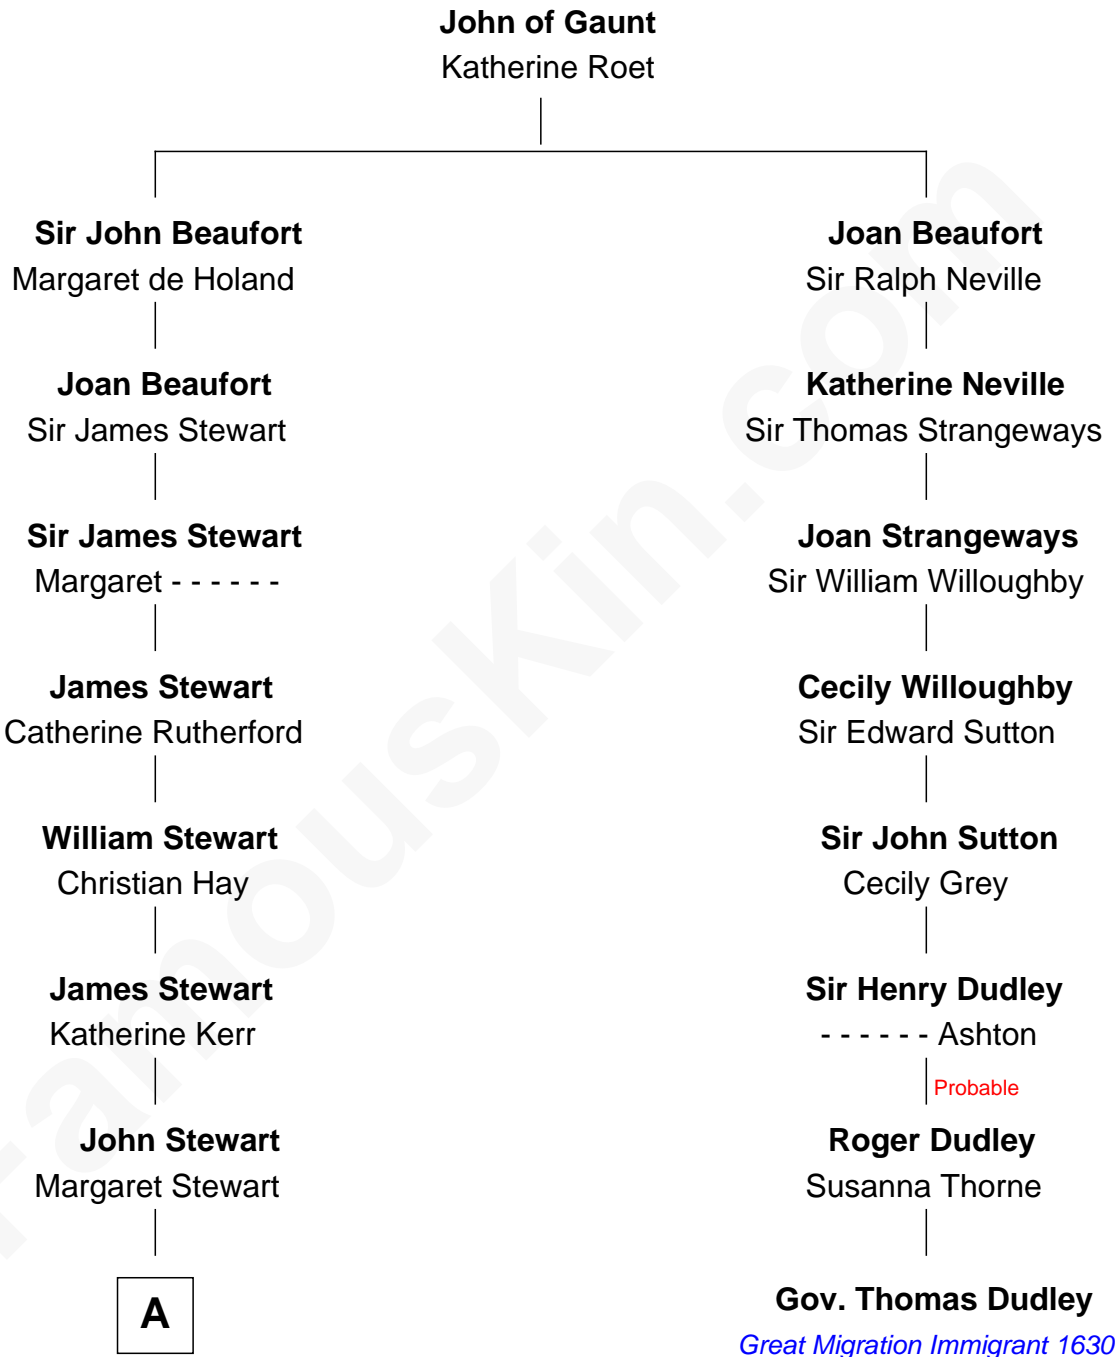

FamousKin.com

Relationship Chart of

Johnny Mercer

Songwriter and Co-Founder of Capitol Records

7th cousin 9 times removed of

Gov. Thomas Dudley

(1576 - 1653) Great Migration Immigrant 1630

A

John Stewart

Catherine Carnegie

John Stuart

Anne Seton

Charles Stuart

Mary Maxwell

John Stuart

Christian Anstruther