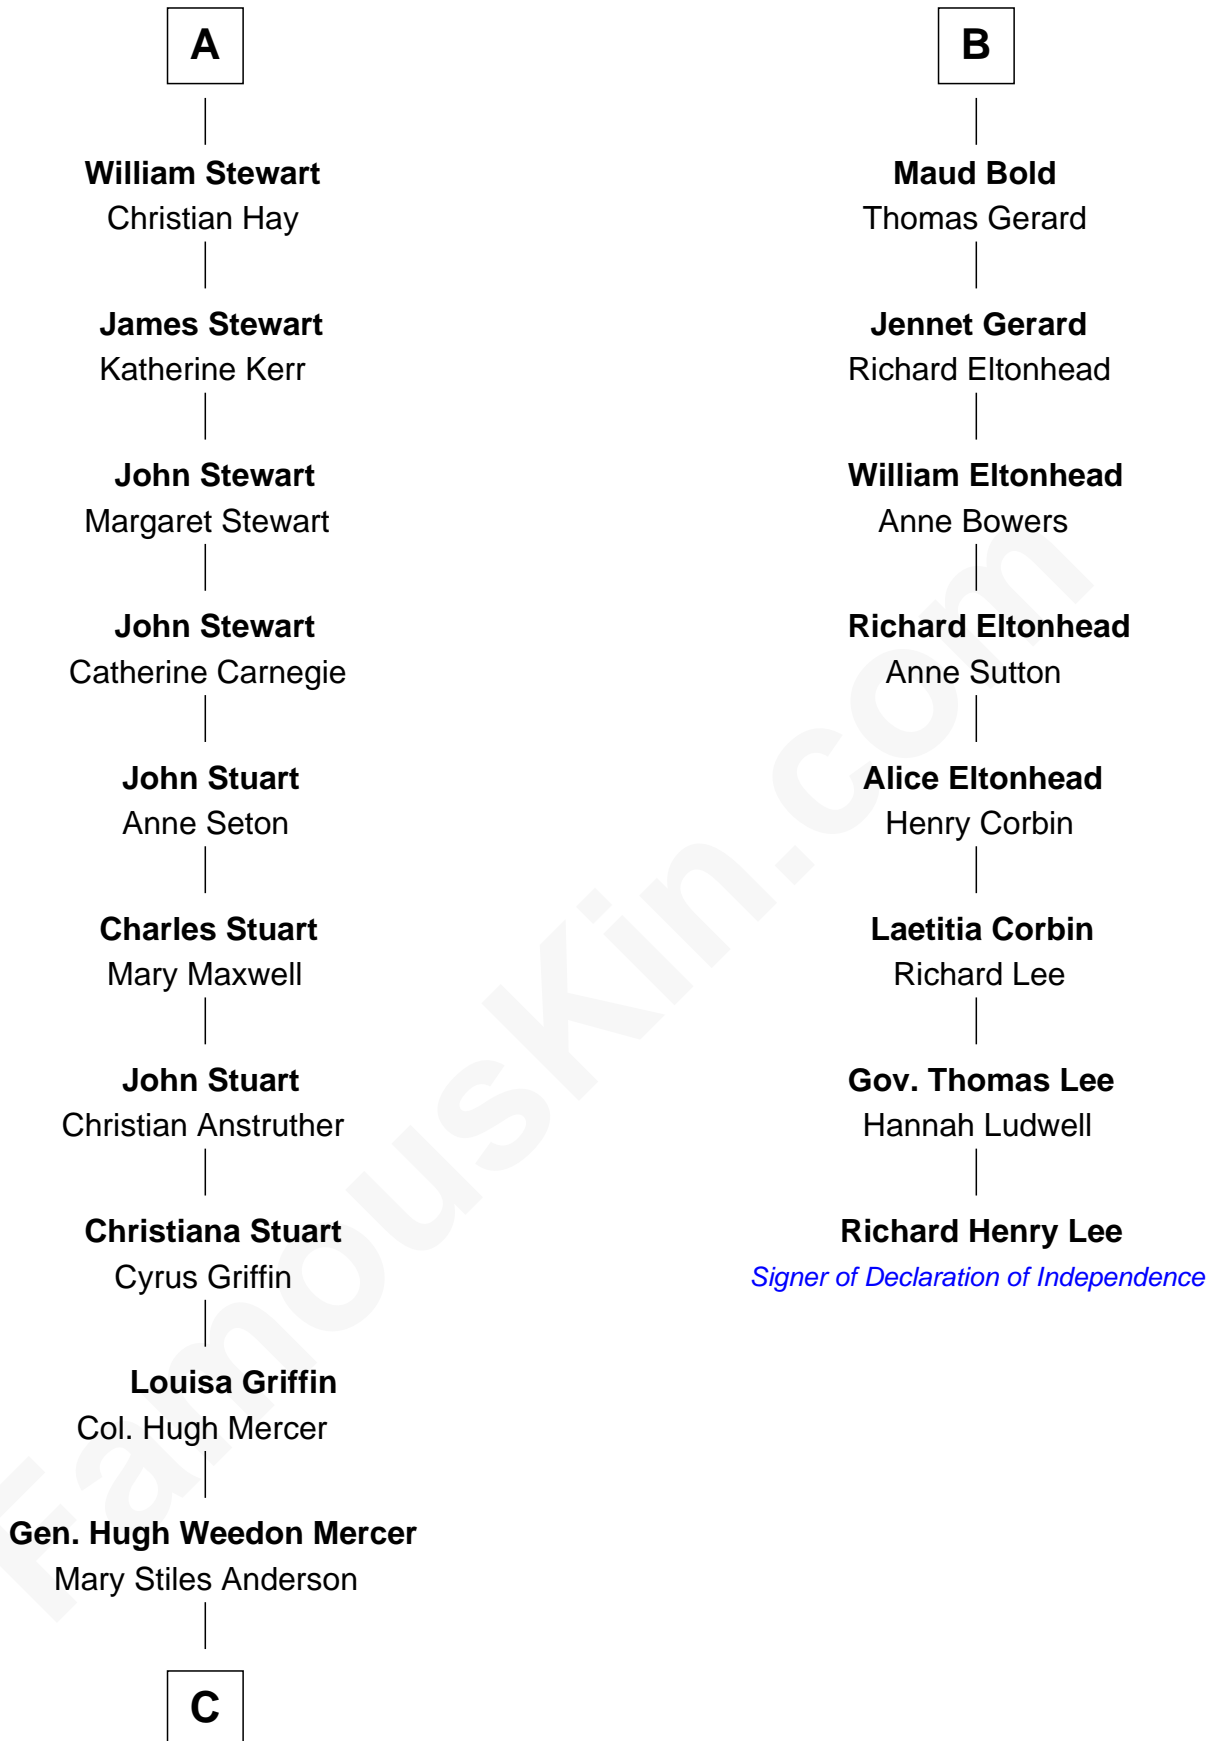

FamousKin.com

Relationship Chart of

Johnny Mercer

Songwriter and Co-Founder of Capitol Records

14th cousin 5 times removed of

Richard Henry Lee

Signer of the Declaration of Independence

C

George Anderson Mercer

Nanny Maury Herndon

George Anderson Mercer

Lillian Elizabeth Ciucevich

Johnny Mercer

Co-Founder of Capitol Records

FamousKin.com