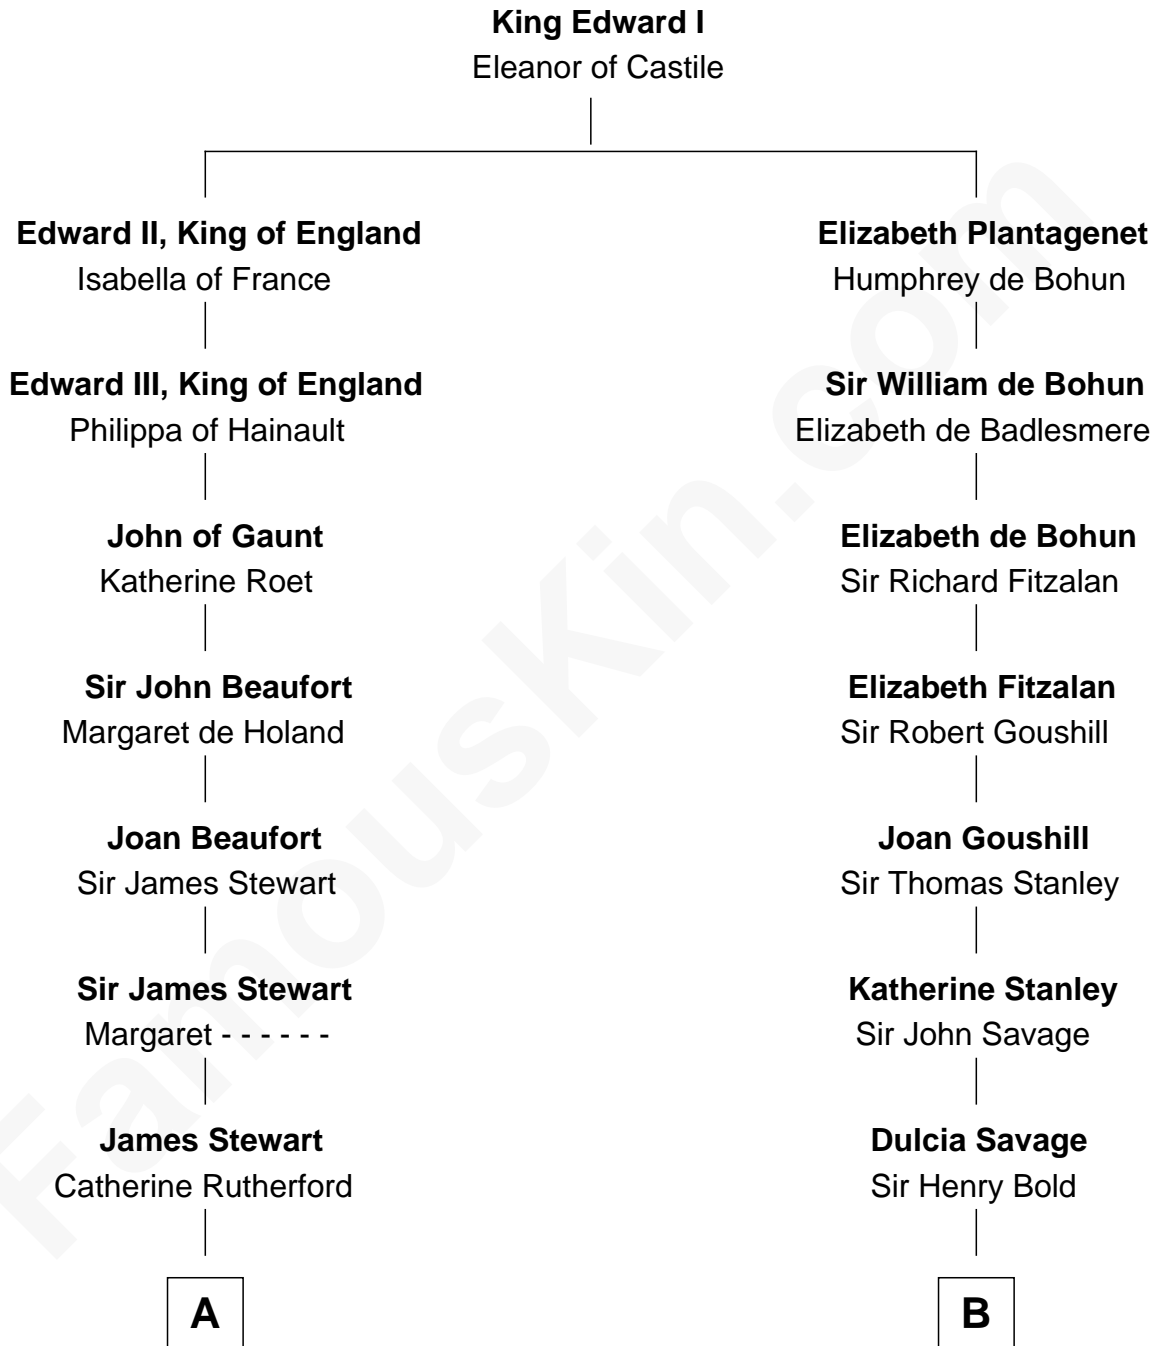

FamousKin.com

Relationship Chart of

Johnny Mercer

Songwriter and Co-Founder of Capitol Records

14th cousin 5 times removed of

Richard Henry Lee

Signer of the Declaration of Independence

C

George Anderson Mercer

Nanny Maury Herndon

George Anderson Mercer

Lillian Elizabeth Ciucevich

Johnny Mercer

Co-Founder of Capitol Records

FamousKin.com