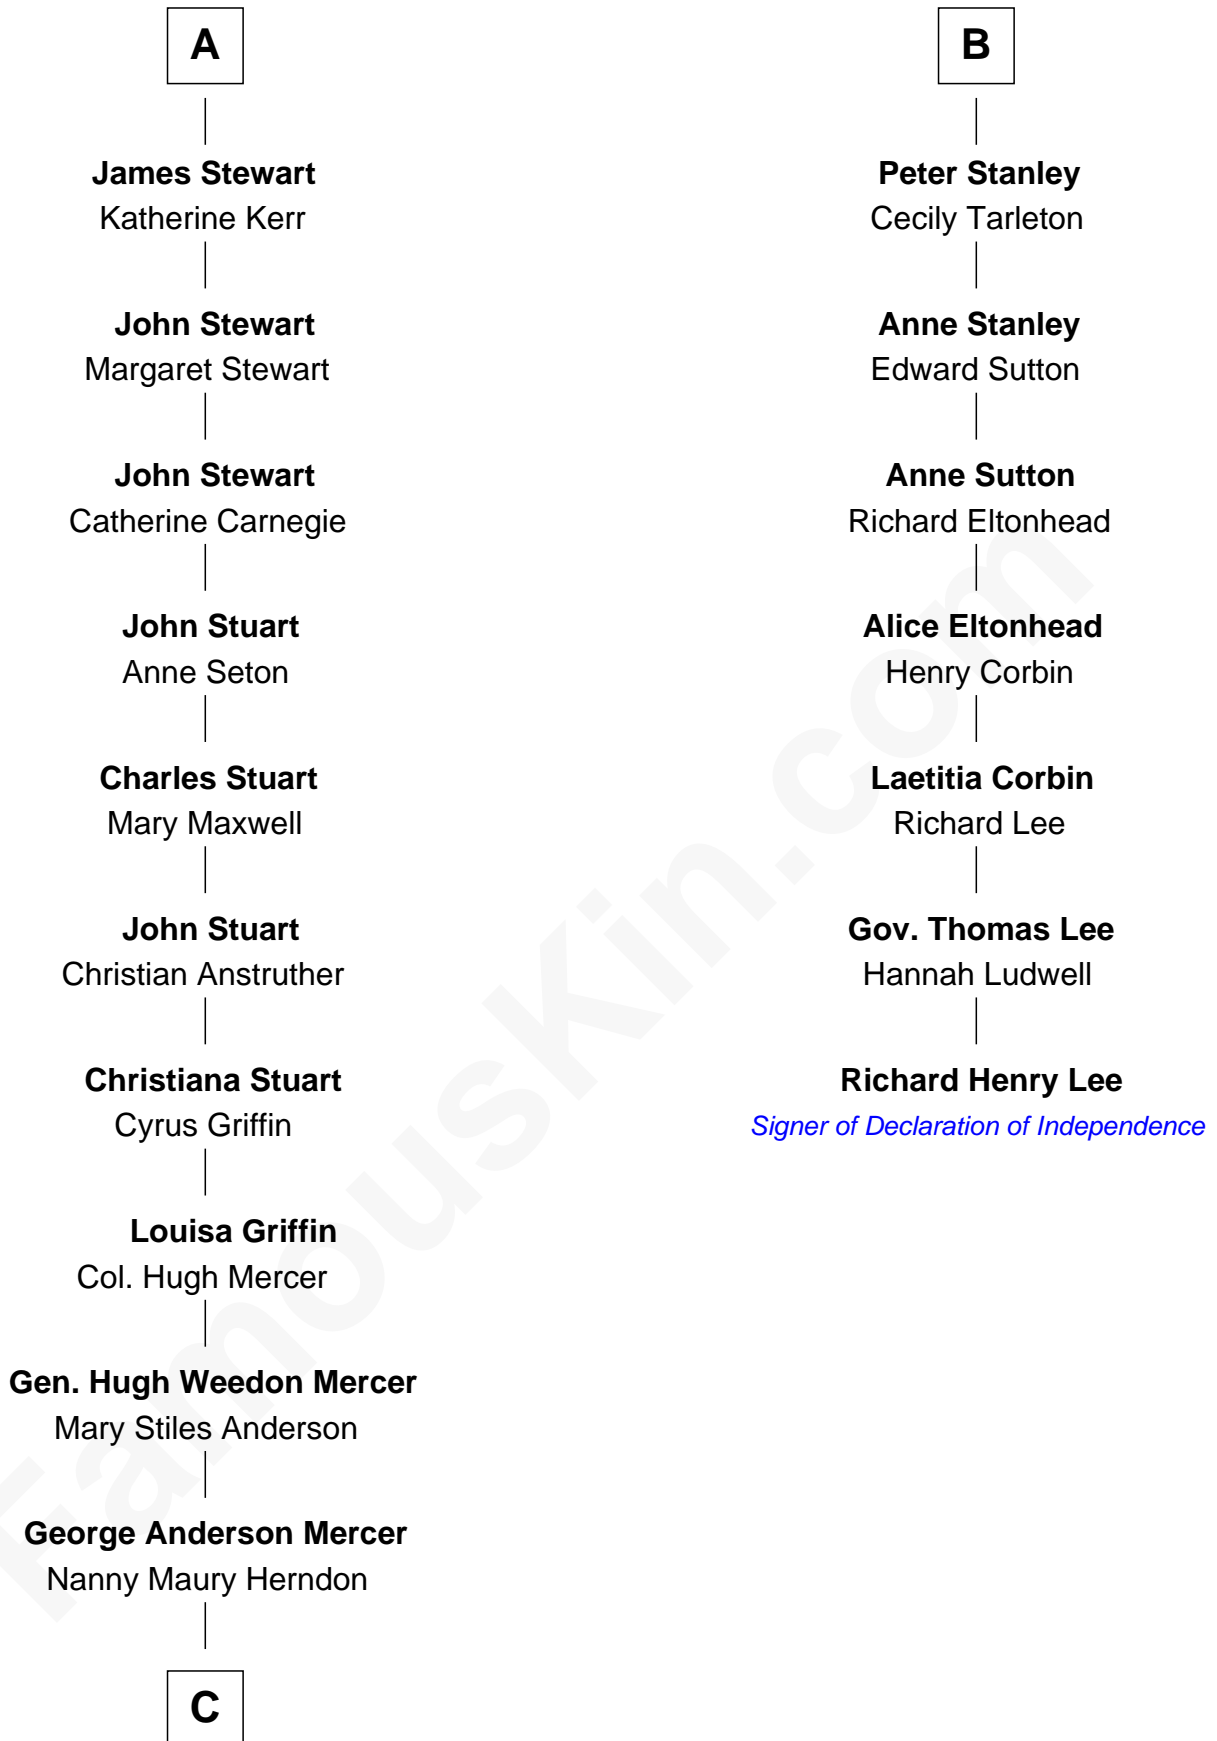

FamousKin.com

Relationship Chart of

Johnny Mercer

Songwriter and Co-Founder of Capitol Records

13th cousin 5 times removed of

Richard Henry Lee

Signer of the Declaration of Independence

C

George Anderson Mercer

Lillian Elizabeth Ciucevich

Johnny Mercer

Co-Founder of Capitol Records

FamousKin.com