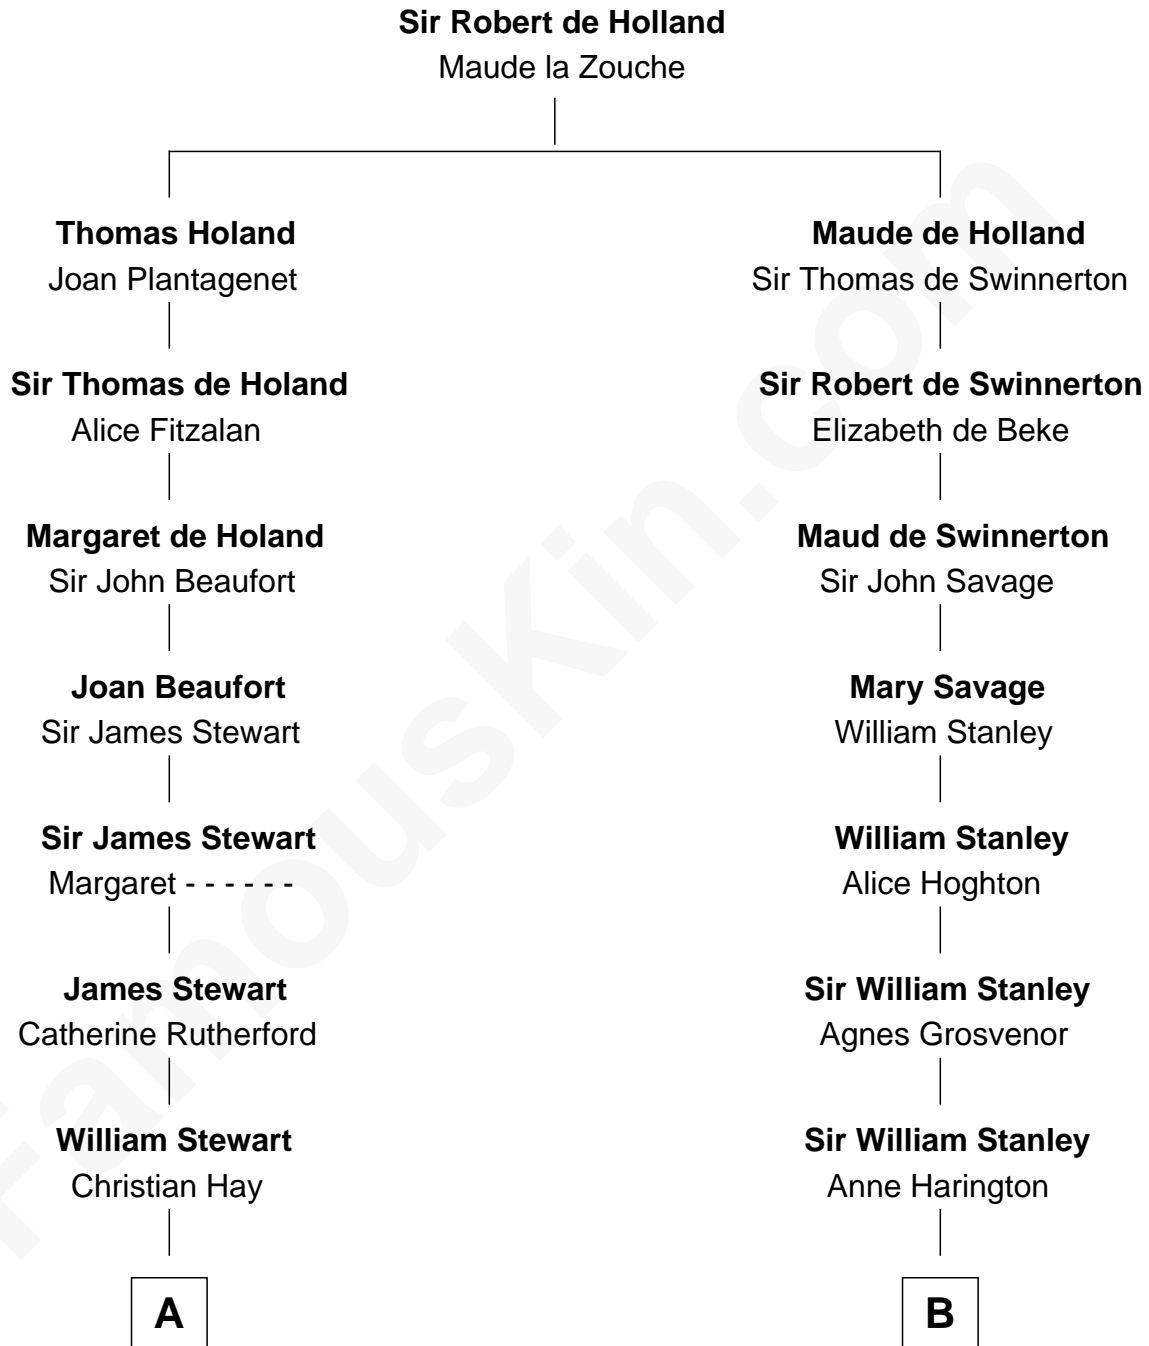

FamousKin.com

Relationship Chart of

Johnny Mercer

Songwriter and Co-Founder of Capitol Records

13th cousin 5 times removed of

Richard Henry Lee

Signer of the Declaration of Independence

C

George Anderson Mercer

Lillian Elizabeth Ciucevich

Johnny Mercer

Co-Founder of Capitol Records

FamousKin.com