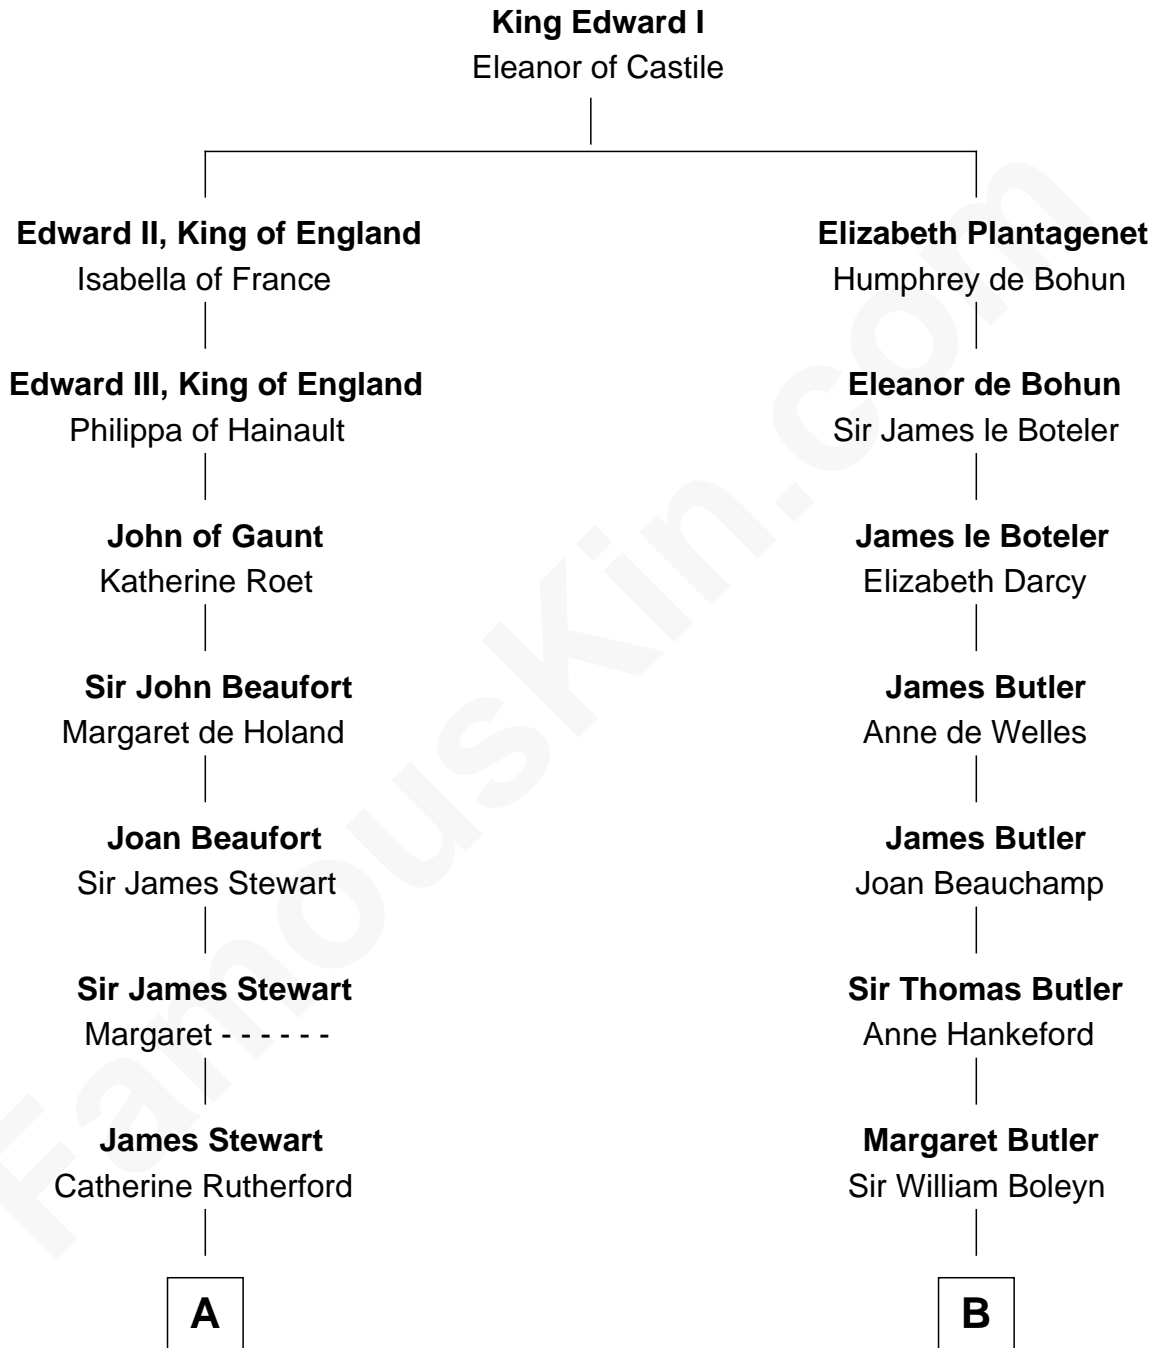

FamousKin.com

Relationship Chart of

Johnny Mercer

Songwriter and Co-Founder of Capitol Records

8th cousin 11 times removed of

Anne Boleyn

2nd Wife of King Henry VIII

C

George Anderson Mercer

Nanny Maury Herndon

George Anderson Mercer

Lillian Elizabeth Ciucevich

Johnny Mercer

Co-Founder of Capitol Records

FamousKin.com