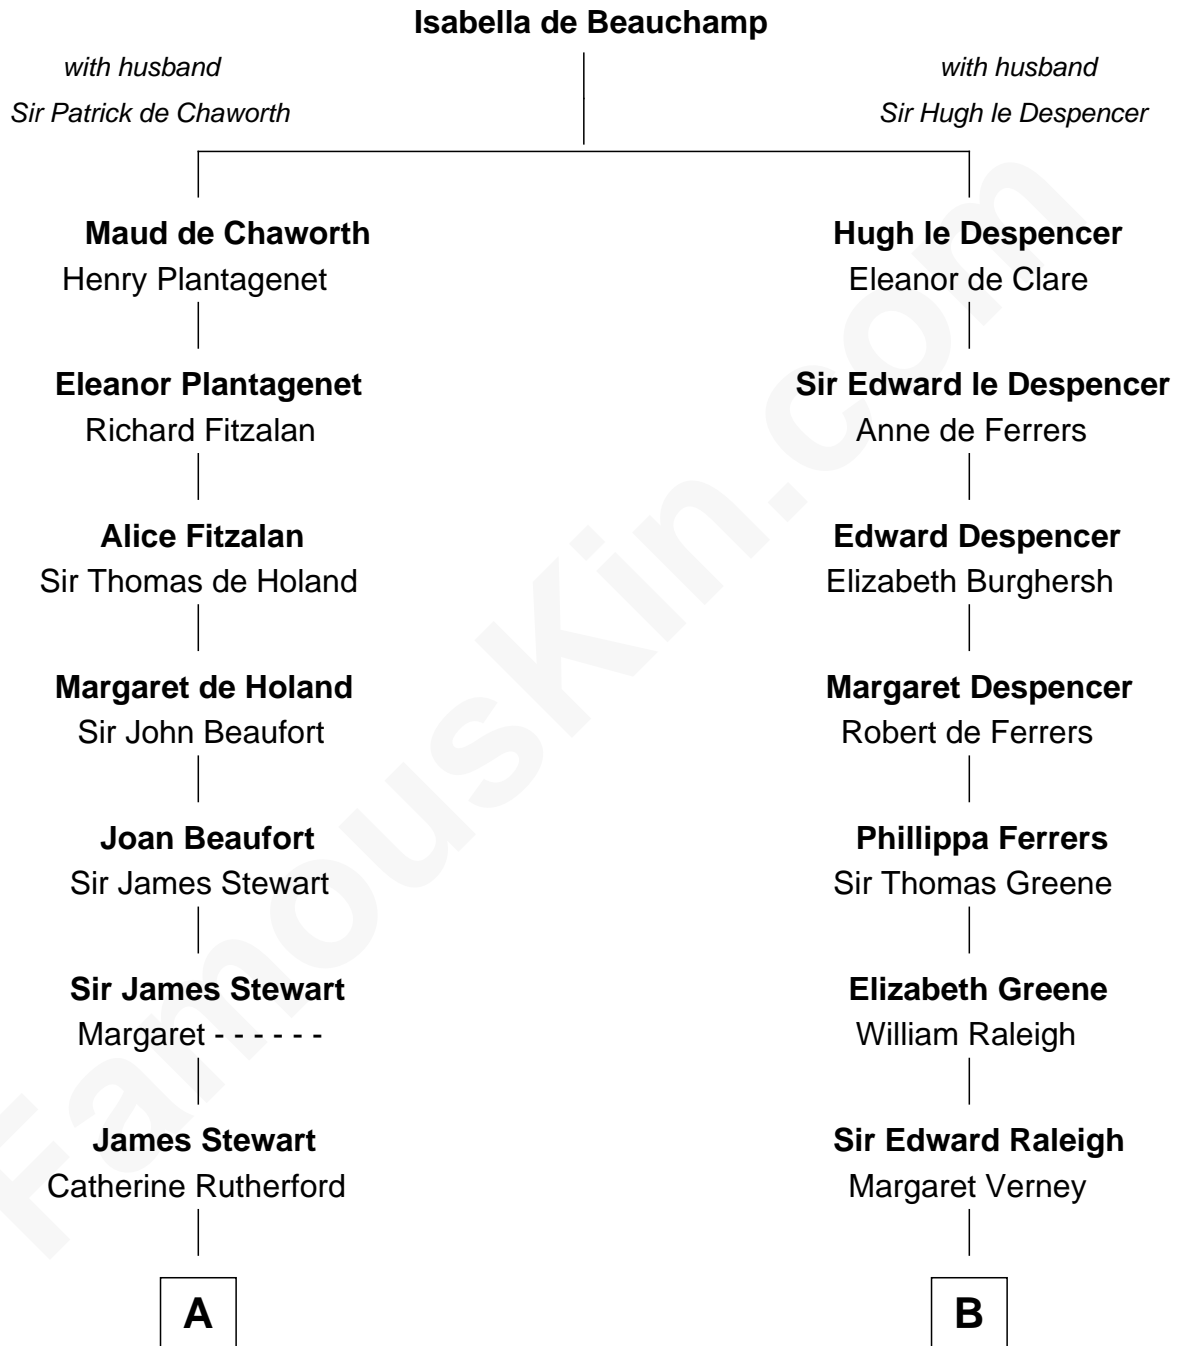

FamousKin.com

Relationship Chart of

Johnny Mercer

Songwriter and Co-Founder of Capitol Records

19th cousin 2 times removed of

Willis Carrier

Inventor of Air Conditioning

C

George Anderson Mercer

Nanny Maury Herndon

George Anderson Mercer

Lillian Elizabeth Ciucevich

Johnny Mercer

Co-Founder of Capitol Records

D

Dr. Harris Otis