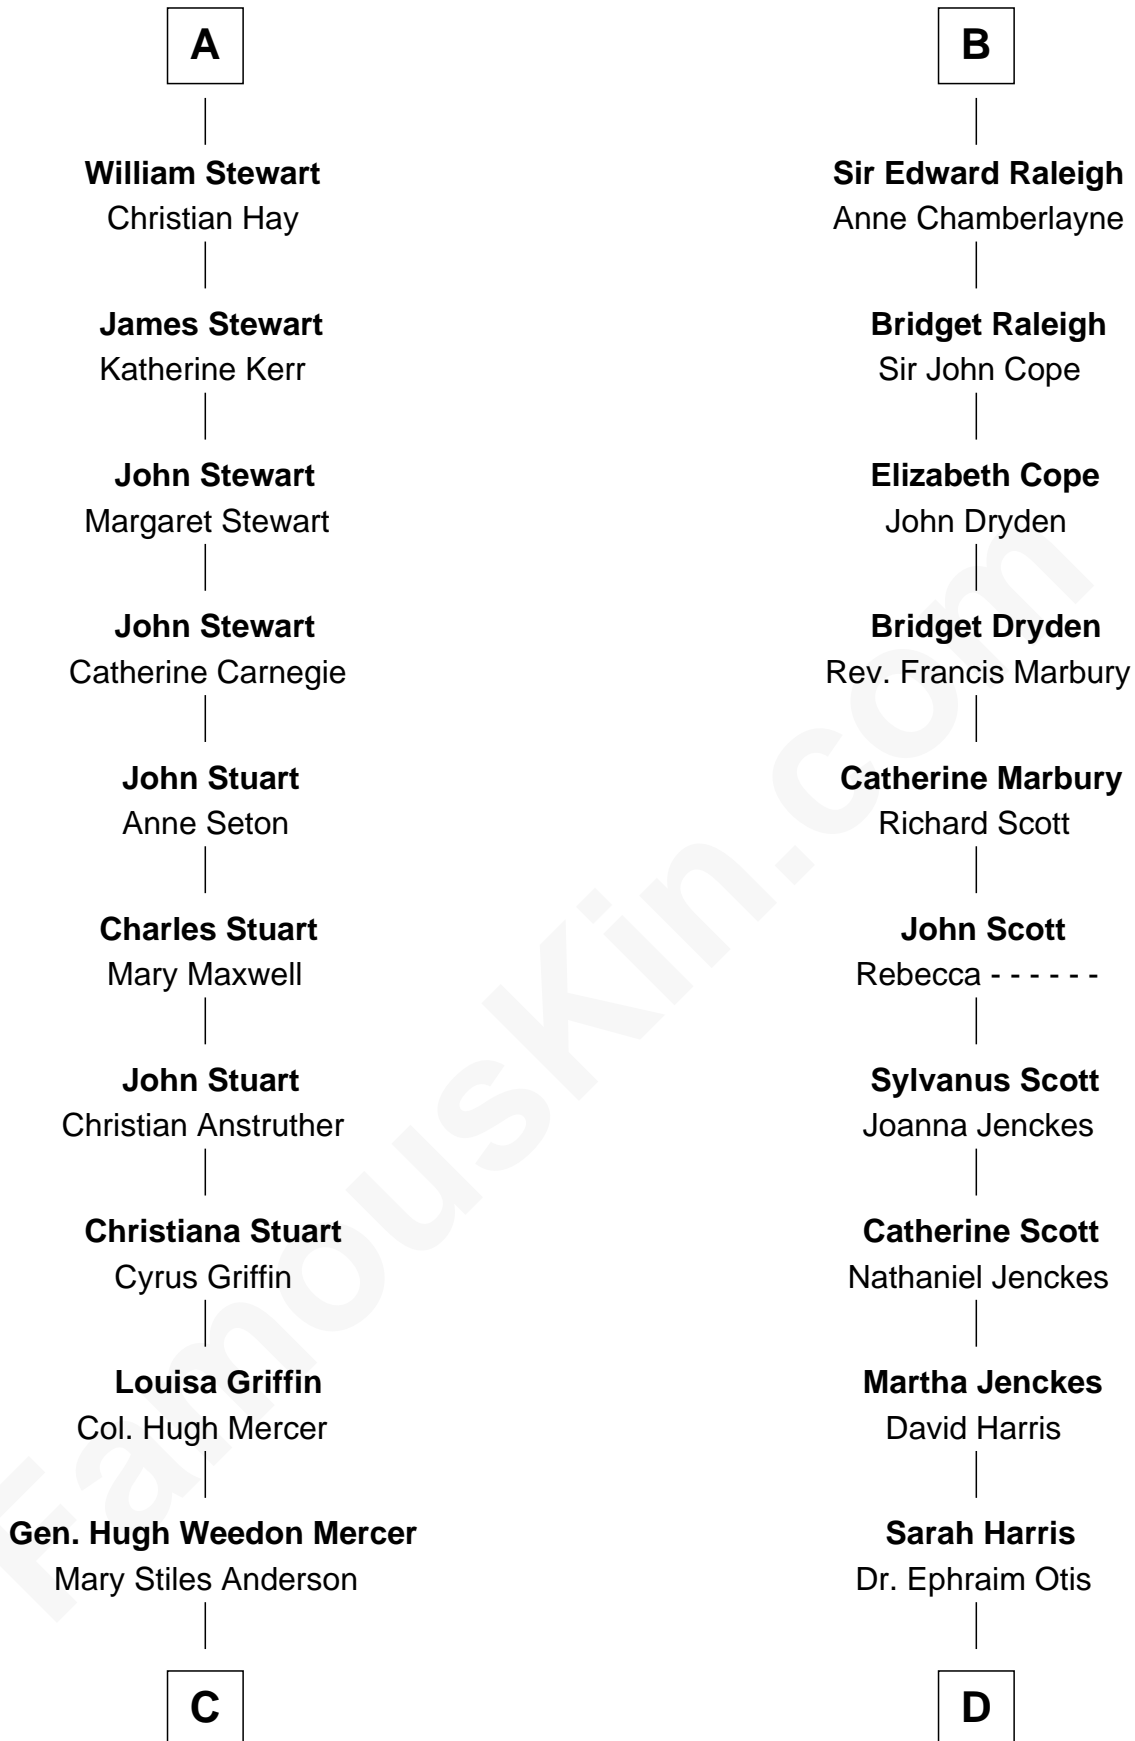

FamousKin.com

Relationship Chart of

Johnny Mercer

Songwriter and Co-Founder of Capitol Records

19th cousin 2 times removed of

Willis Carrier

Inventor of Air Conditioning

C

George Anderson Mercer

Nanny Maury Herndon

George Anderson Mercer

Lillian Elizabeth Ciucevich

Johnny Mercer

Co-Founder of Capitol Records

D

Dr. Harris Otis

Sarah Rogers

Lydia Otis

Thomas Button

Ann Elizabeth Button

David Joy Haviland

Elizabeth R. Haviland

Duane Williams Carrier

Willis Carrier