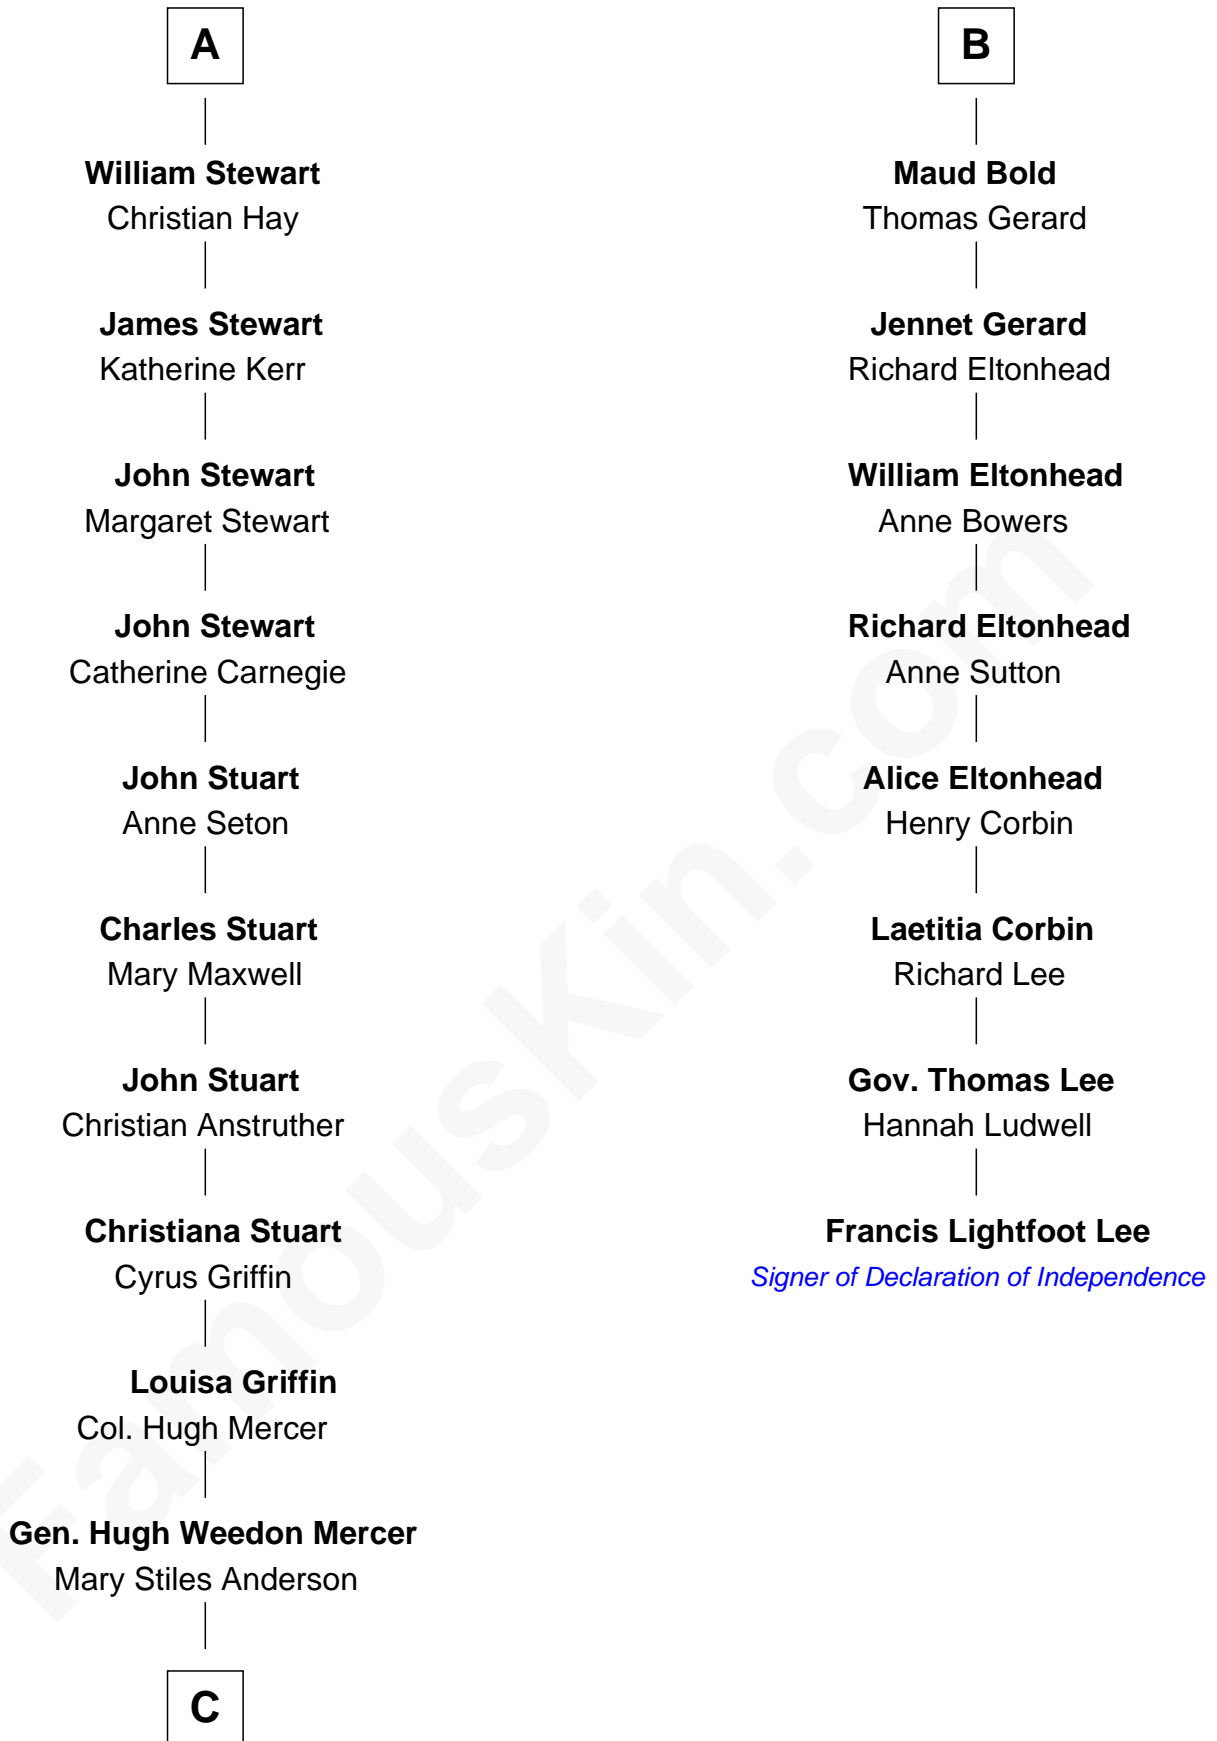

## Relationship Chart of

### Johnny Mercer

*Songwriter and Co-Founder of Capitol Records*

14th cousin 5 times removed of

### Francis Lightfoot Lee

*Signer of the Declaration of Independence*

**C**

George Anderson Mercer

Nanny Maury Herndon

George Anderson Mercer

Lillian Elizabeth Ciucevich

Johnny Mercer