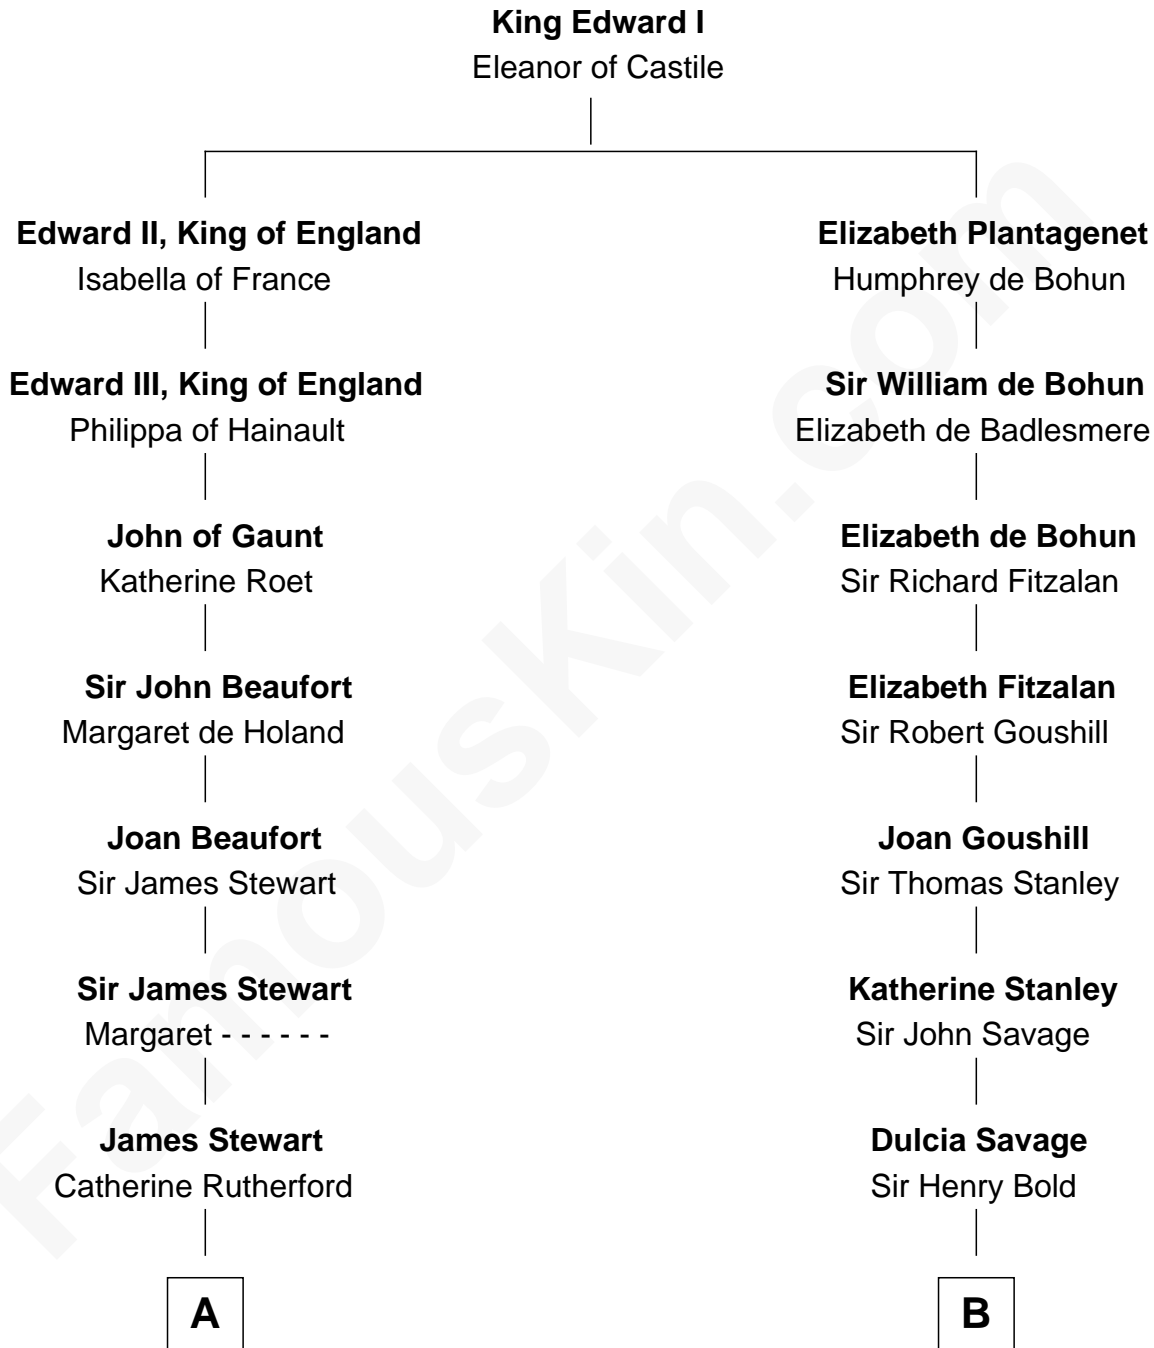

Francis Lightfoot Lee

Signer of the Declaration of Independence