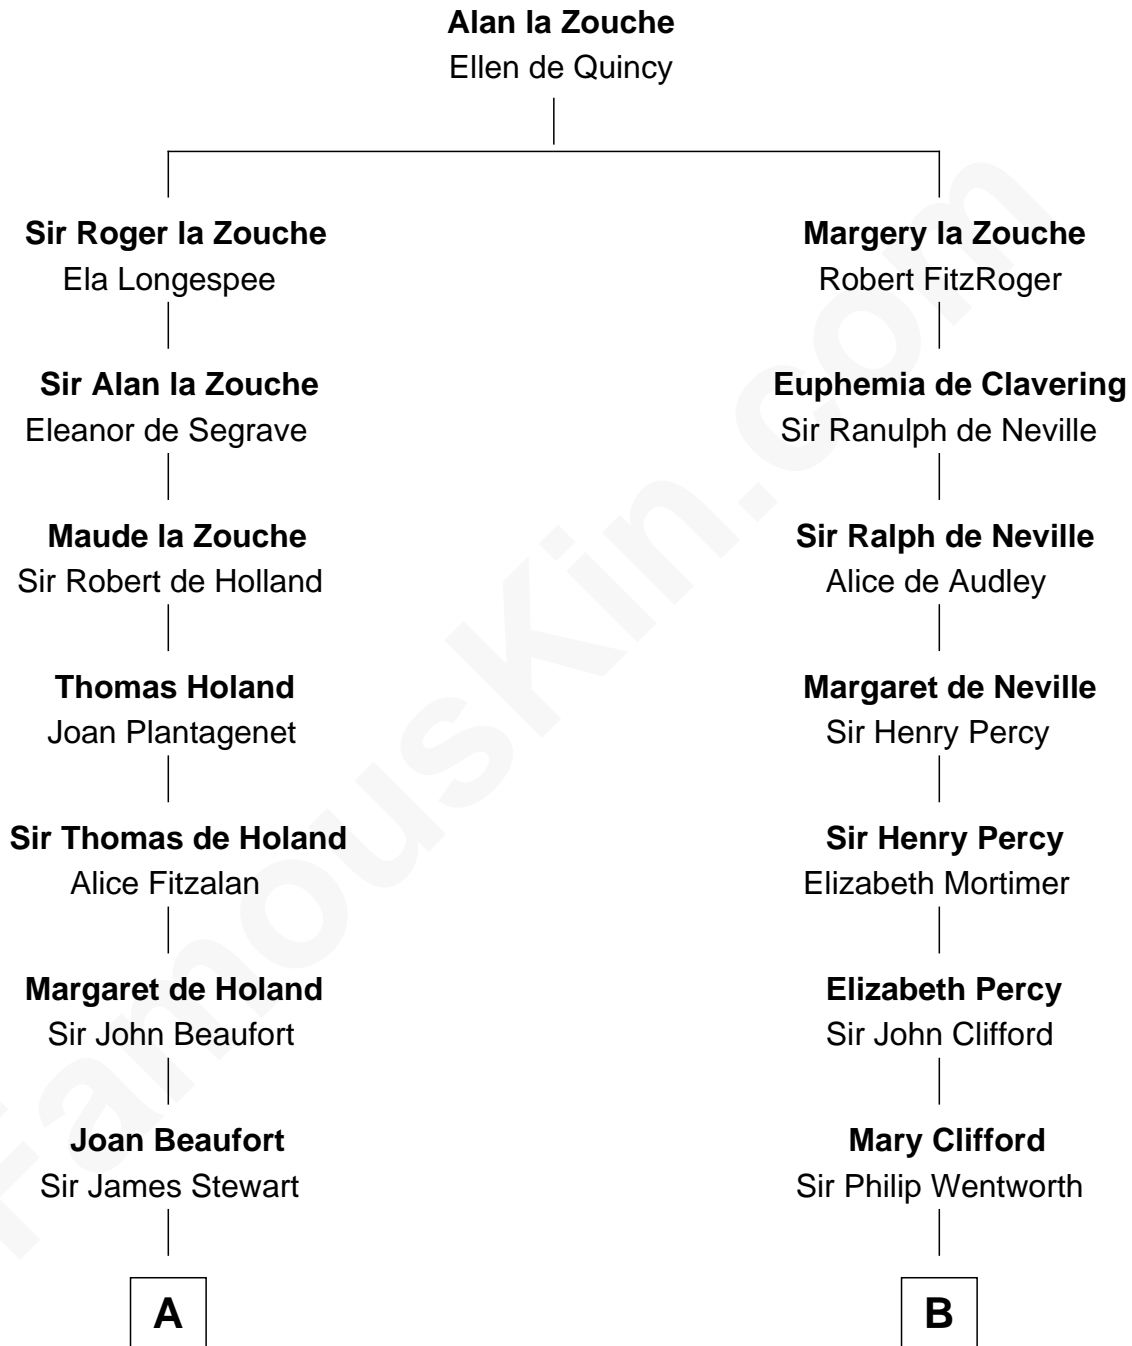

## Relationship Chart of

### Johnny Mercer

*Songwriter and Co-Founder of Capitol Records*

9th cousin 12 times removed of

### Jane Seymour

*3rd Wife of King Henry VIII*

**C**

—  
**Louisa Griffin**  
Col. Hugh Mercer

—  
**Gen. Hugh Weedon Mercer**  
Mary Stiles Anderson

—  
**George Anderson Mercer**  
Nanny Maury Herndon

—  
**George Anderson Mercer**  
Lillian Elizabeth Ciucevich