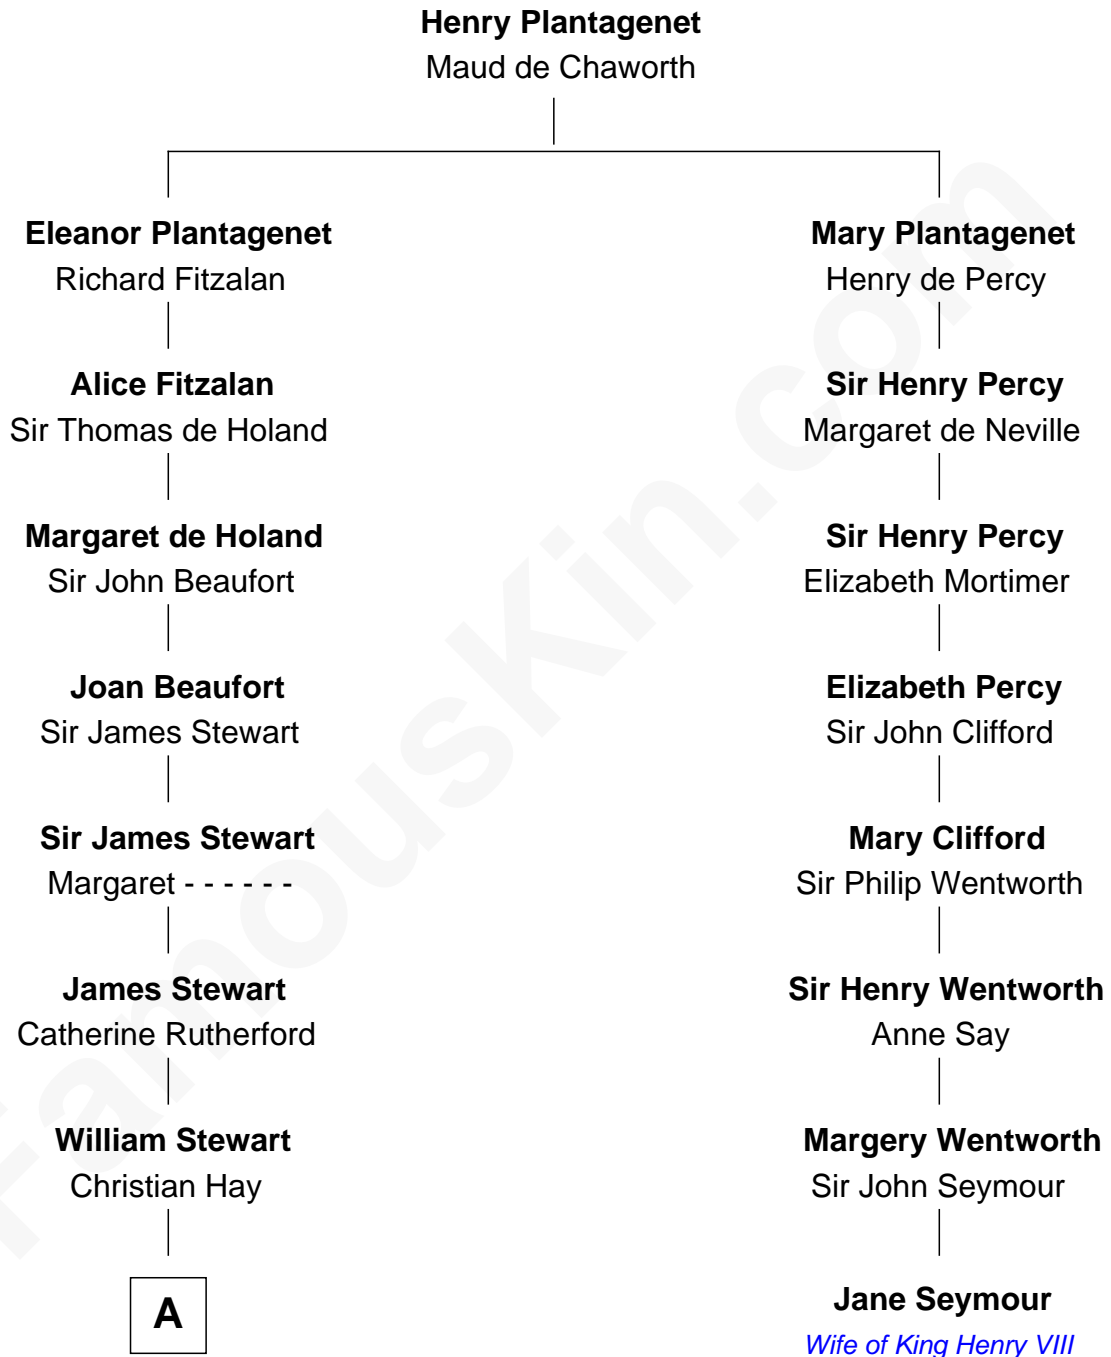

FamousKin.com

Relationship Chart of

Johnny Mercer

Songwriter and Co-Founder of Capitol Records

7th cousin 11 times removed of

Jane Seymour

3rd Wife of King Henry VIII

A

James Stewart
Katherine Kerr

John Stewart
Margaret Stewart

John Stewart
Catherine Carnegie

John Stuart
Anne Seton

Charles Stuart
Mary Maxwell

John Stuart
Christian Anstruther

Christiana Stuart
Cyrus Griffin