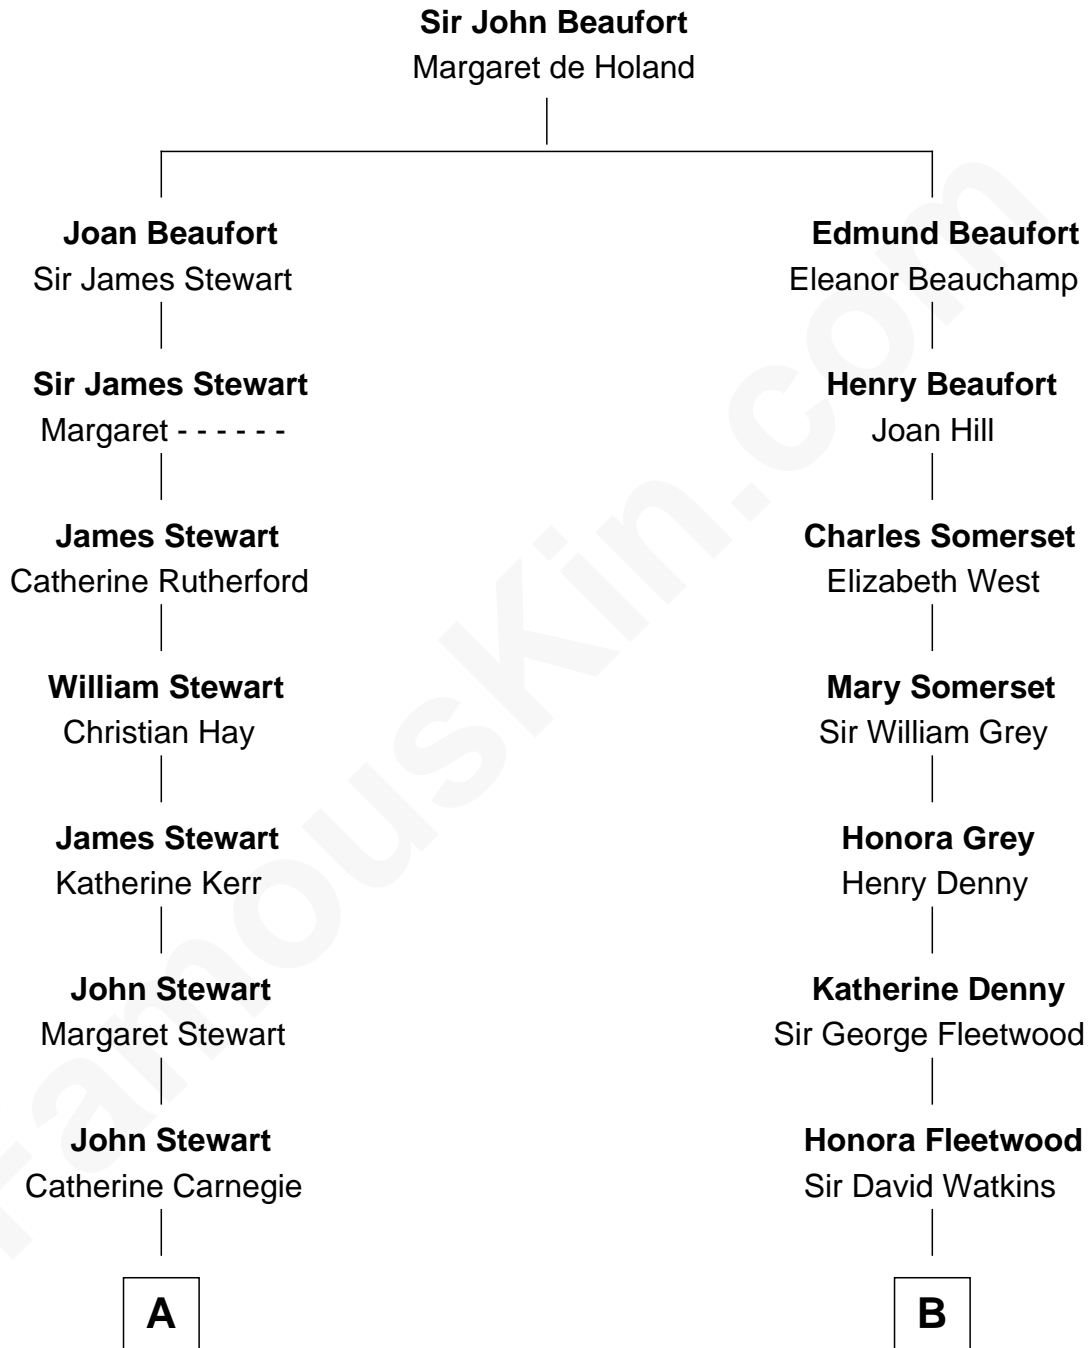

FamousKin.com

Relationship Chart of

Johnny Mercer

Songwriter and Co-Founder of Capitol Records

15th cousin 2 times removed of

Benedict Cumberbatch

Movie, Television and Stage Actor

Benedict Cumberbatch photo by [Gage Skidmore](#) (CC BY-SA 2.0)