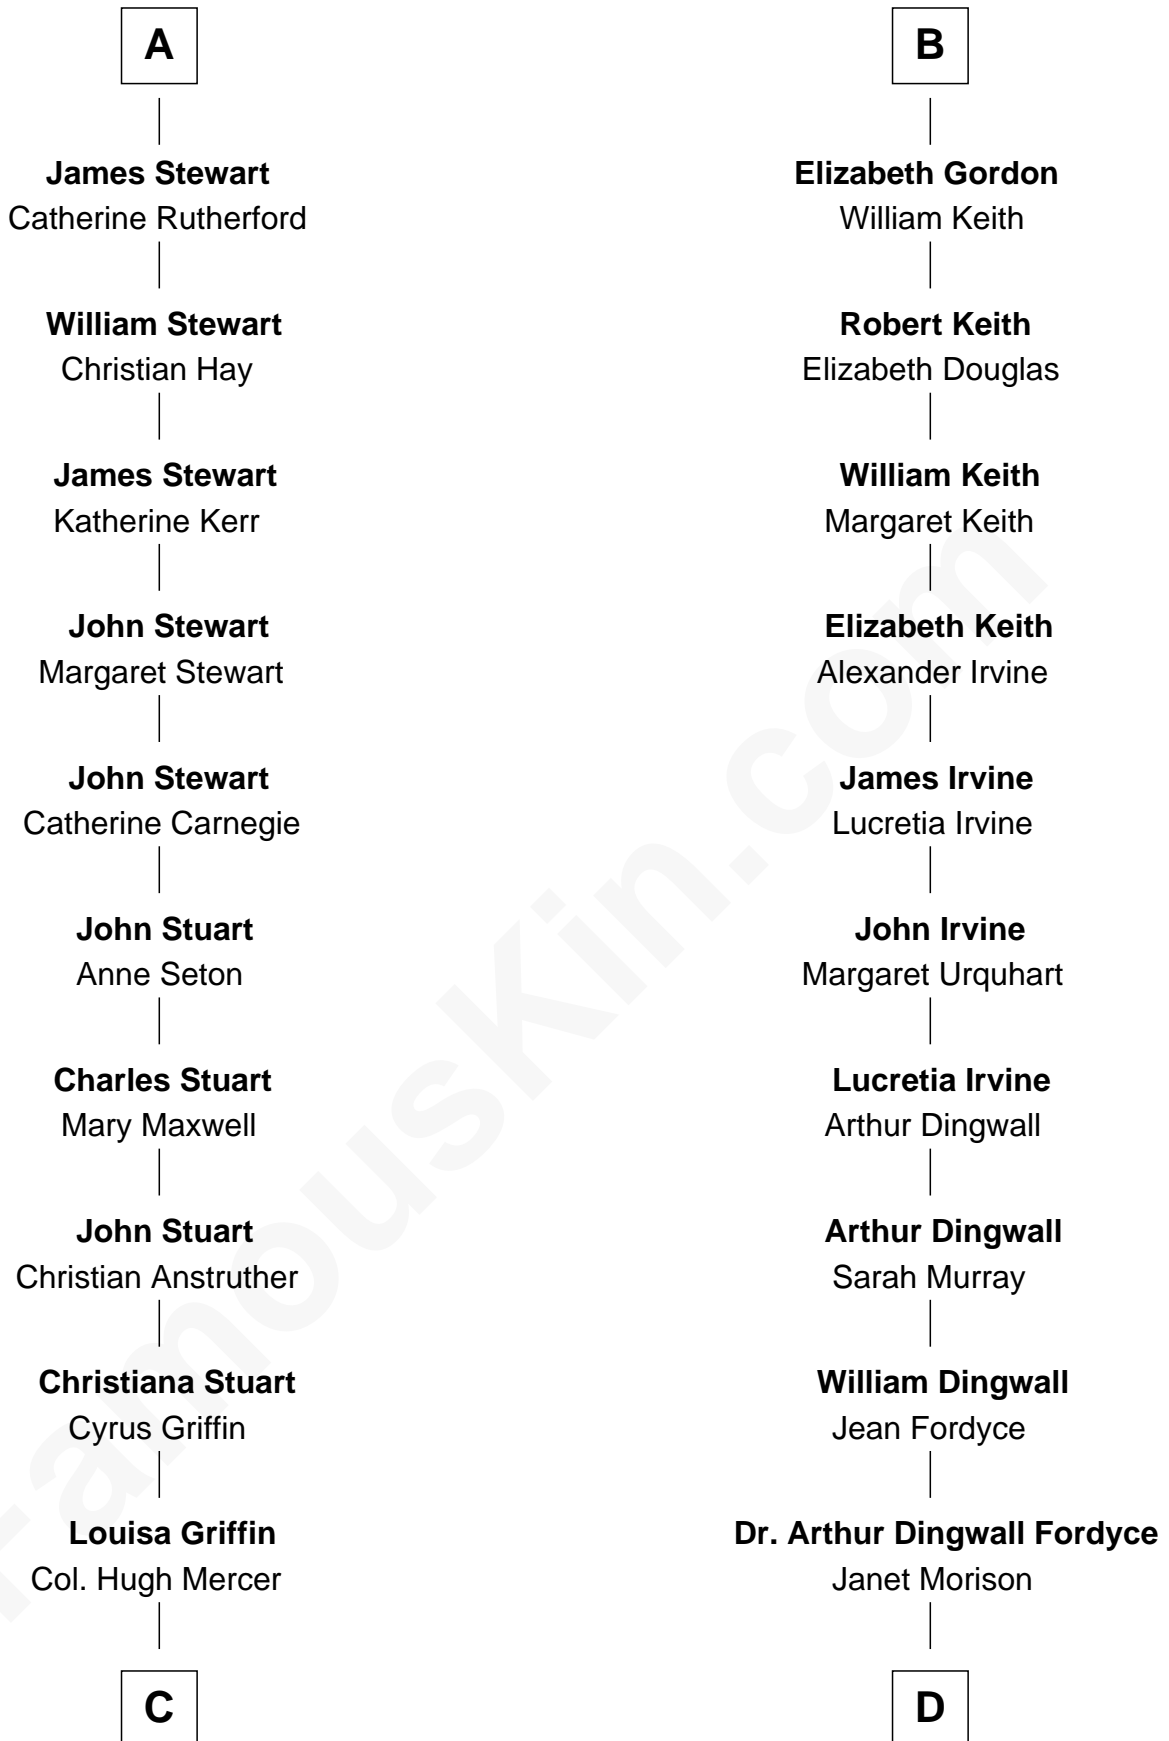

FamousKin.com Relationship Chart of

Johnny Mercer

Songwriter and Co-Founder of Capitol Records

20th cousin 1 time removed of

Alan Turing

WWII Codebreaker of Nazi Enigma Machine

C

Gen. Hugh Weedon Mercer

Mary Stiles Anderson

George Anderson Mercer

Nanny Maury Herndon

George Anderson Mercer

Lillian Elizabeth Ciucevich

Johnny Mercer

Co-Founder of Capitol Records

D