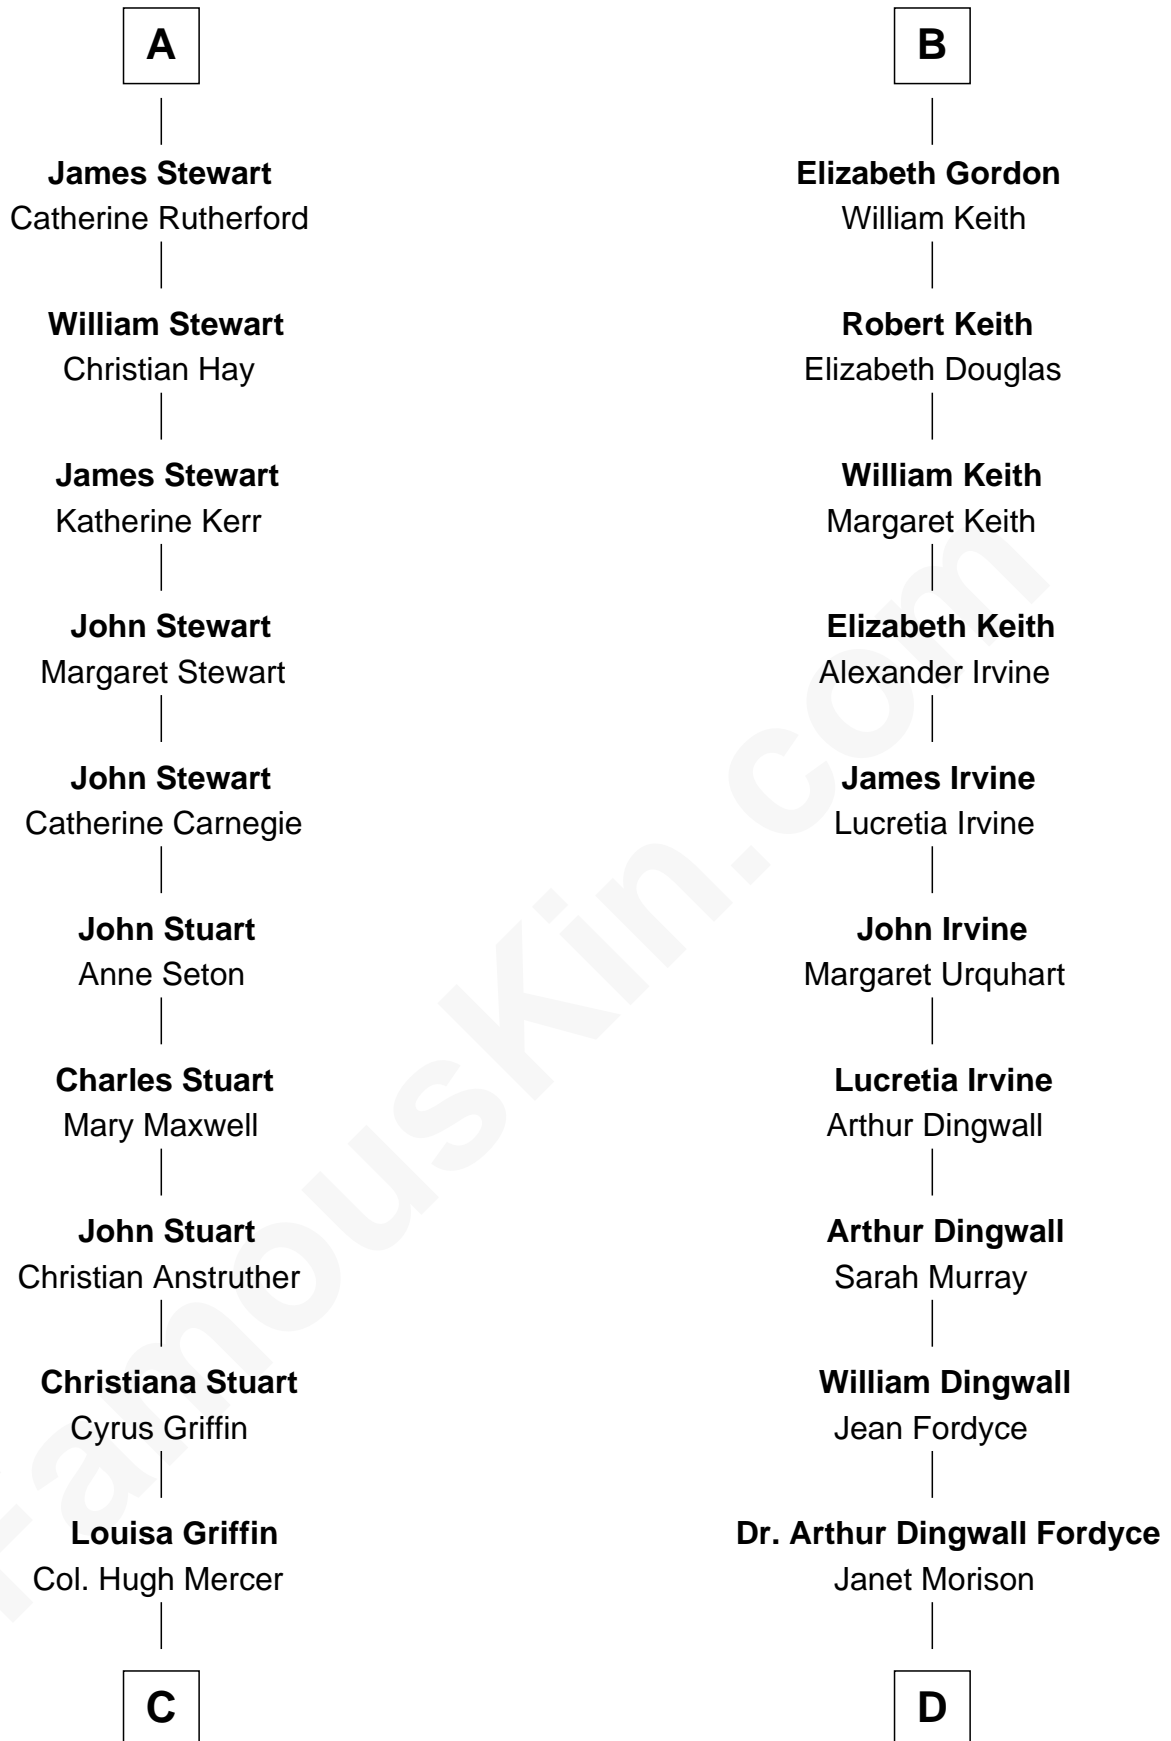

## Relationship Chart of

### Johnny Mercer

*Songwriter and Co-Founder of Capitol Records*

20th cousin 1 time removed of

### Alan Turing

*WWII Codebreaker of Nazi Enigma Machine*

**C**

**Gen. Hugh Weedon Mercer**

Mary Stiles Anderson

**George Anderson Mercer**

Nanny Maury Herndon

**George Anderson Mercer**