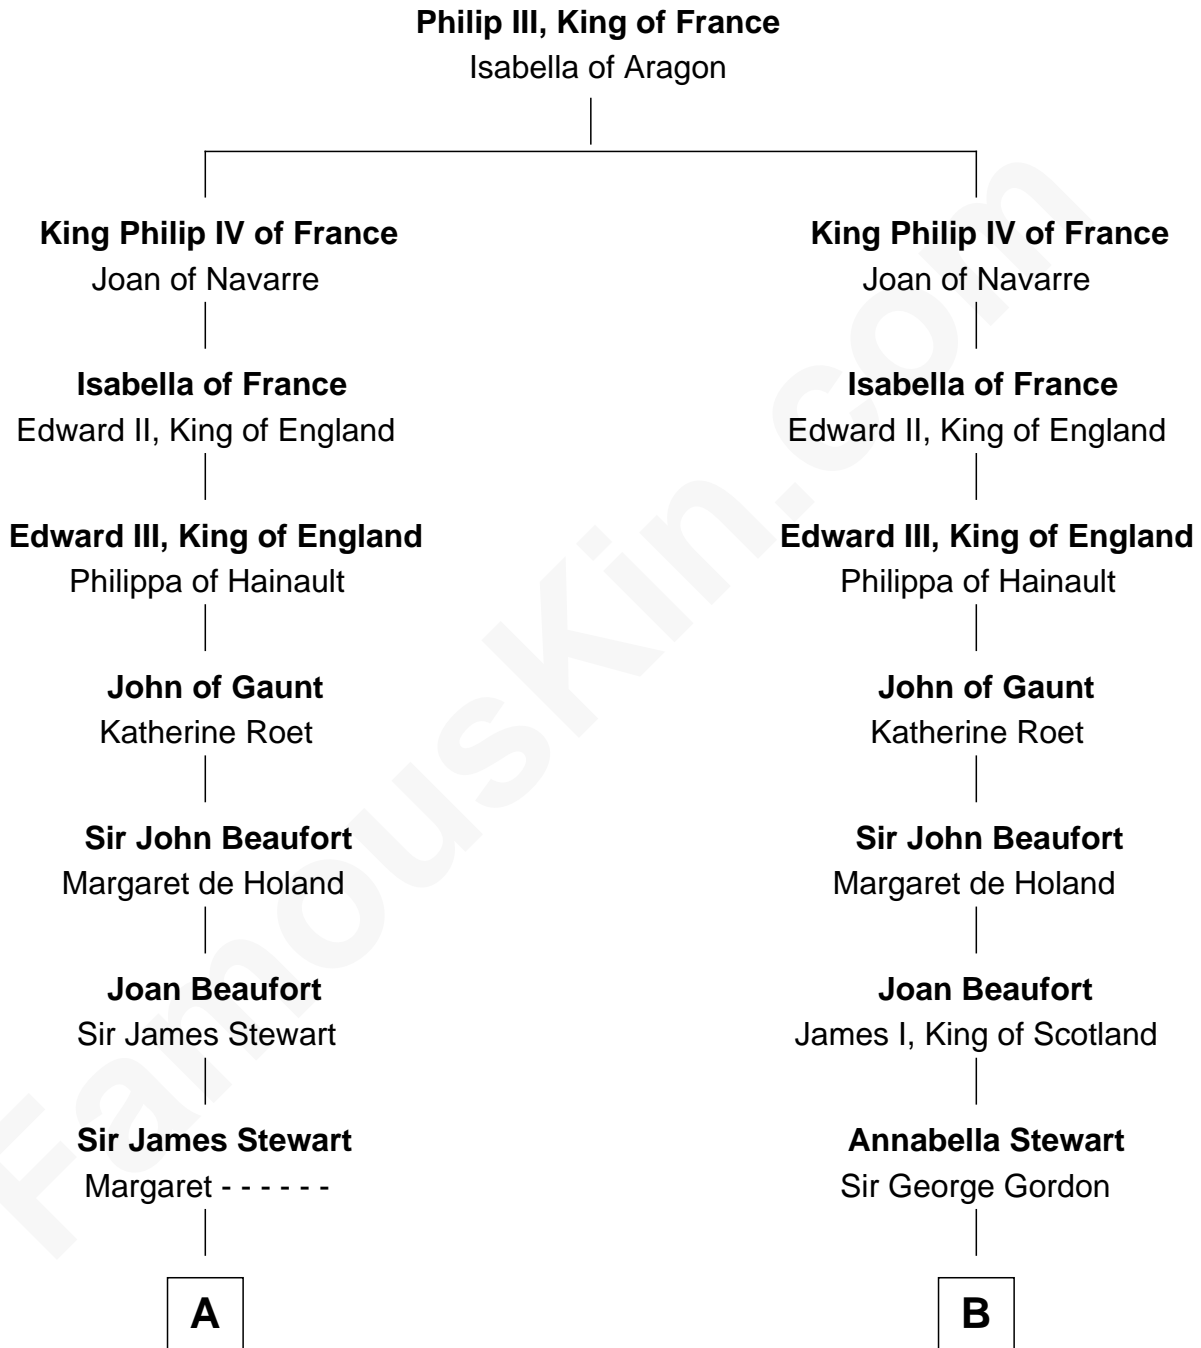

FamousKin.com

Relationship Chart of

Johnny Mercer

Songwriter and Co-Founder of Capitol Records

20th cousin 1 time removed of

Alan Turing

WWII Codebreaker of Nazi Enigma Machine