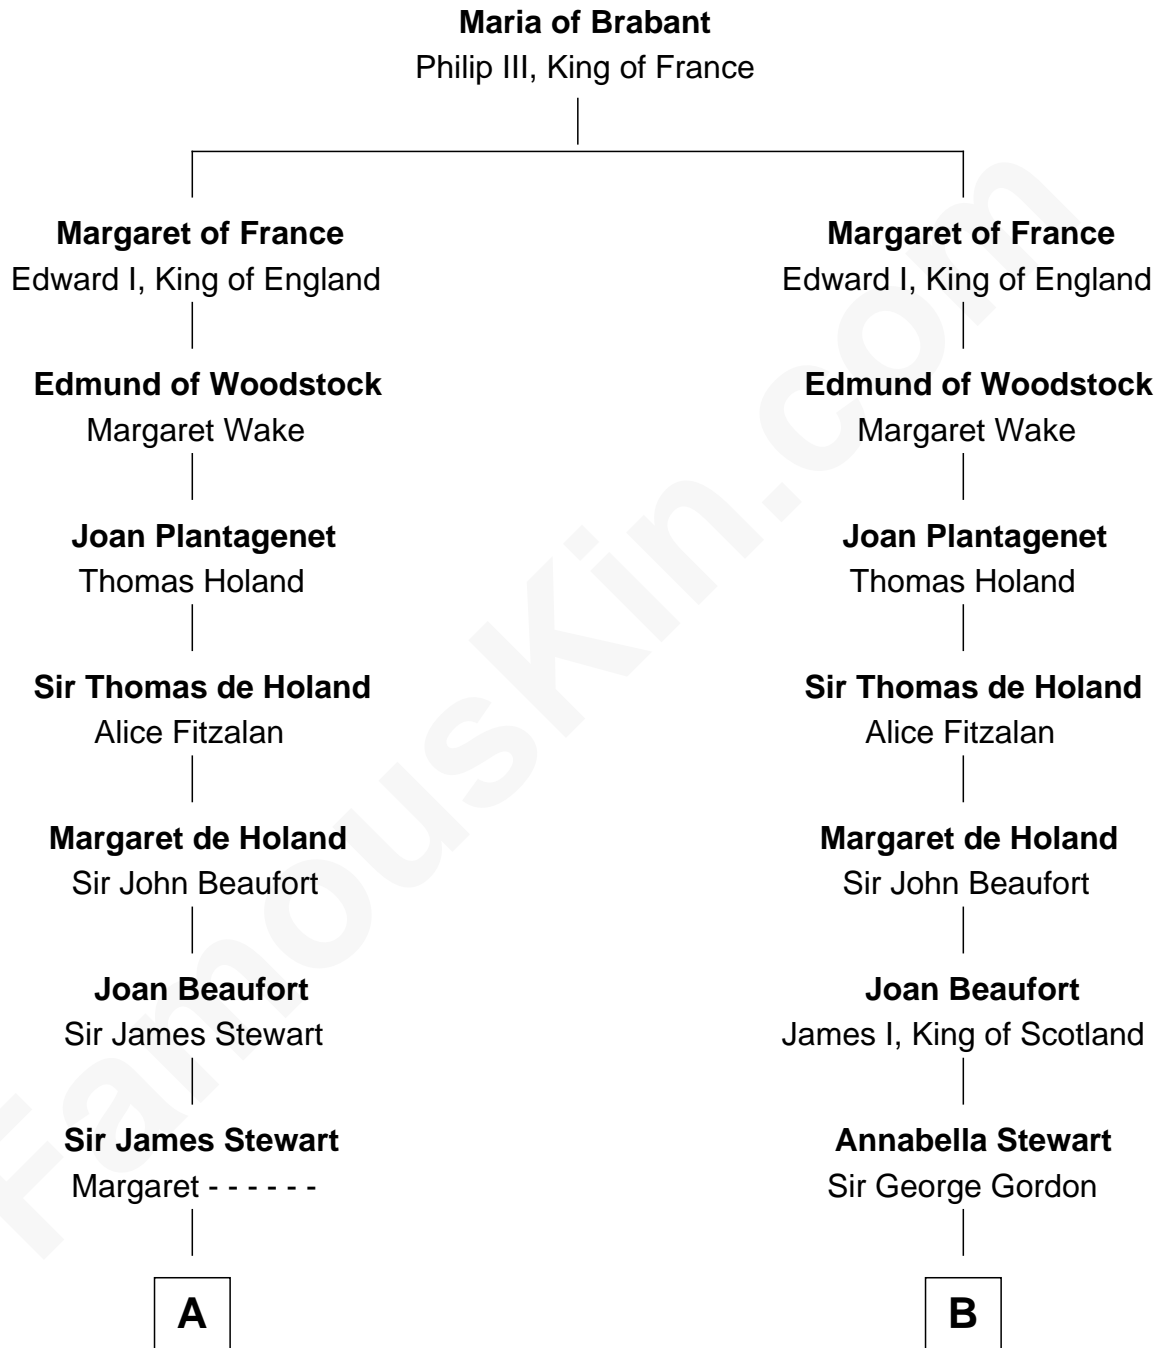

## Relationship Chart of

### Johnny Mercer

*Songwriter and Co-Founder of Capitol Records*

20th cousin 1 time removed of

### Alan Turing

*WWII Codebreaker of Nazi Enigma Machine*

**C**

**Gen. Hugh Weedon Mercer**

Mary Stiles Anderson

**George Anderson Mercer**

Nanny Maury Herndon

**George Anderson Mercer**