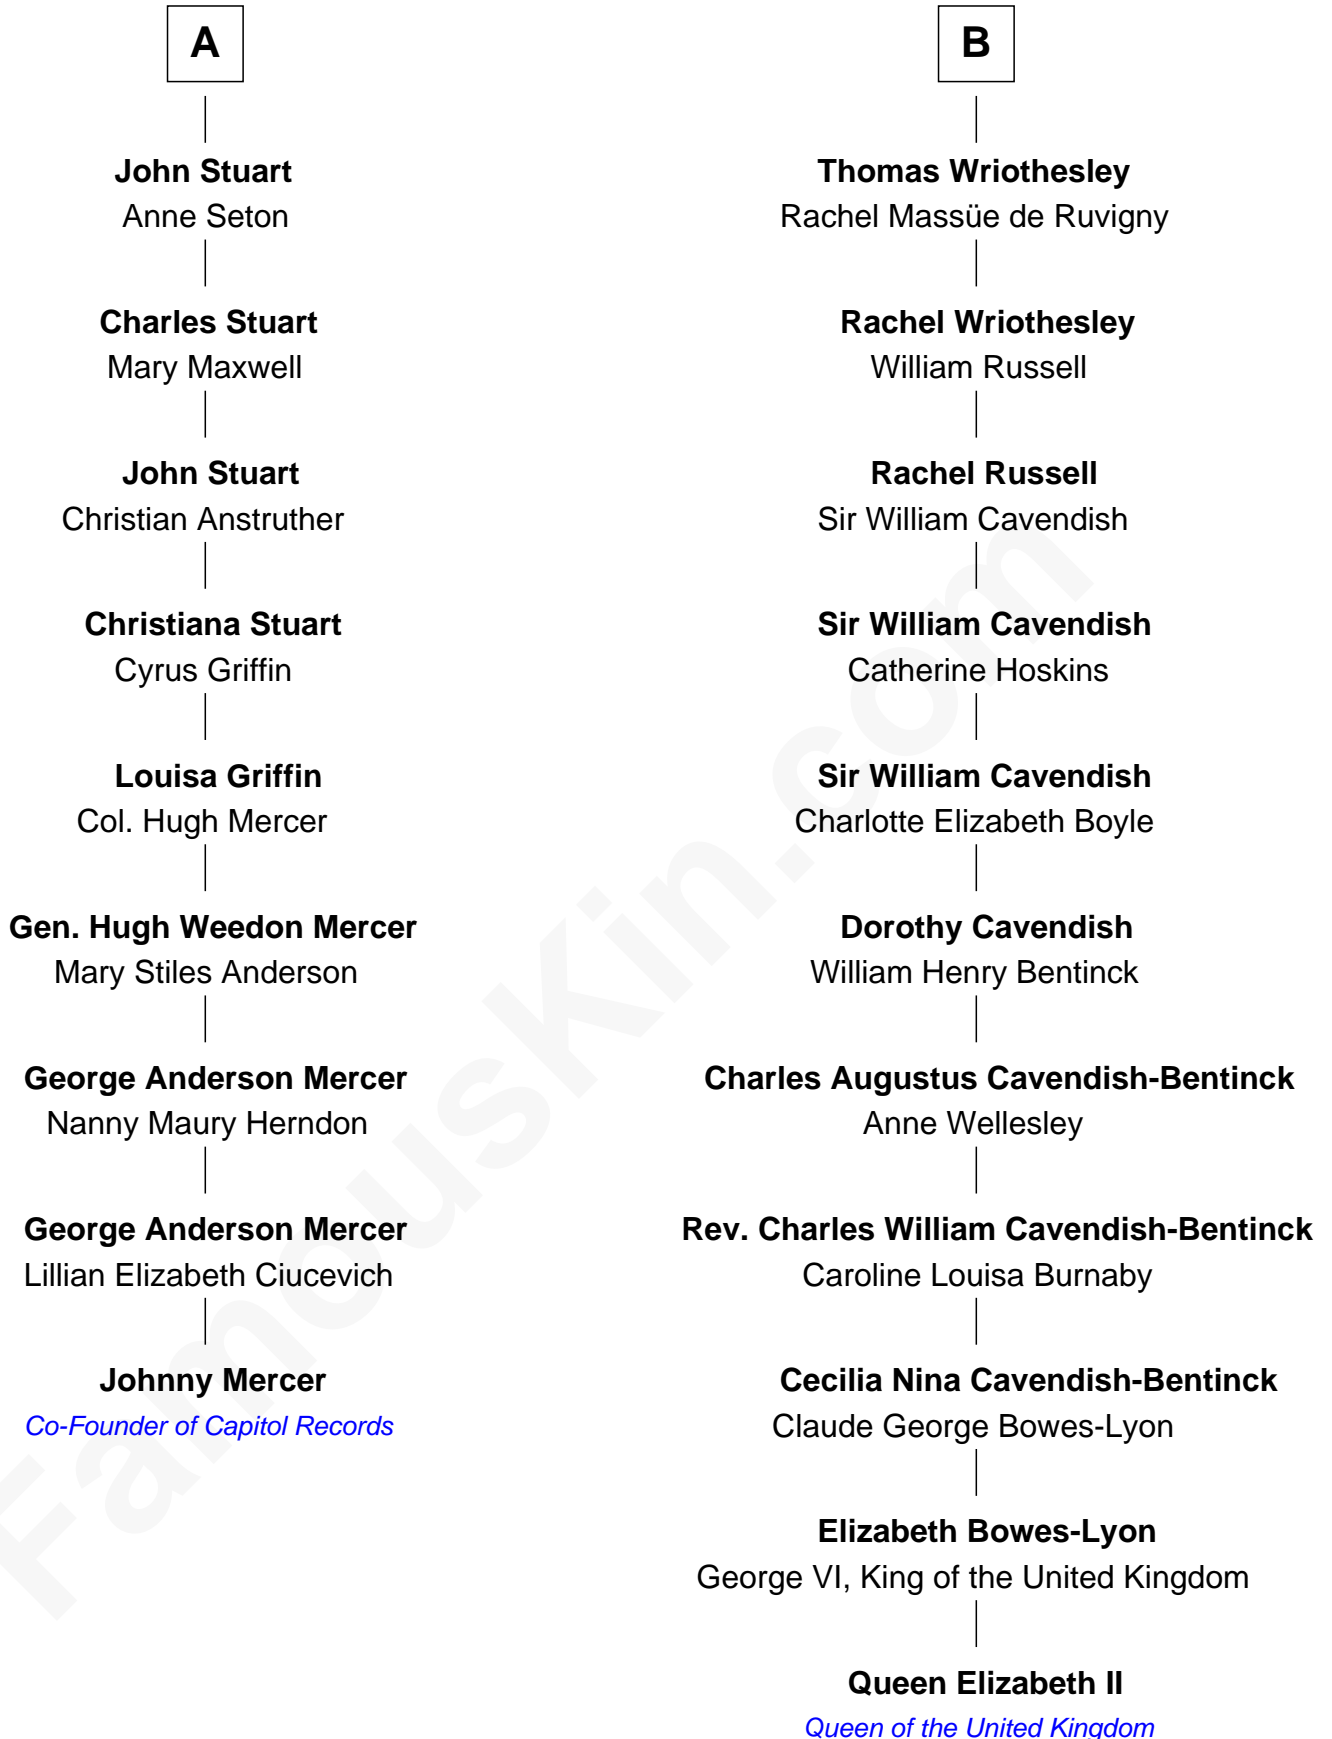

FamousKin.com

Relationship Chart of

Johnny Mercer

Songwriter and Co-Founder of Capitol Records

15th cousin 2 times removed of

Queen Elizabeth II

Queen of the United Kingdom

Sir John Beaufort
Margaret de Holand

Elizabeth II photo by [Eric Draper](#)