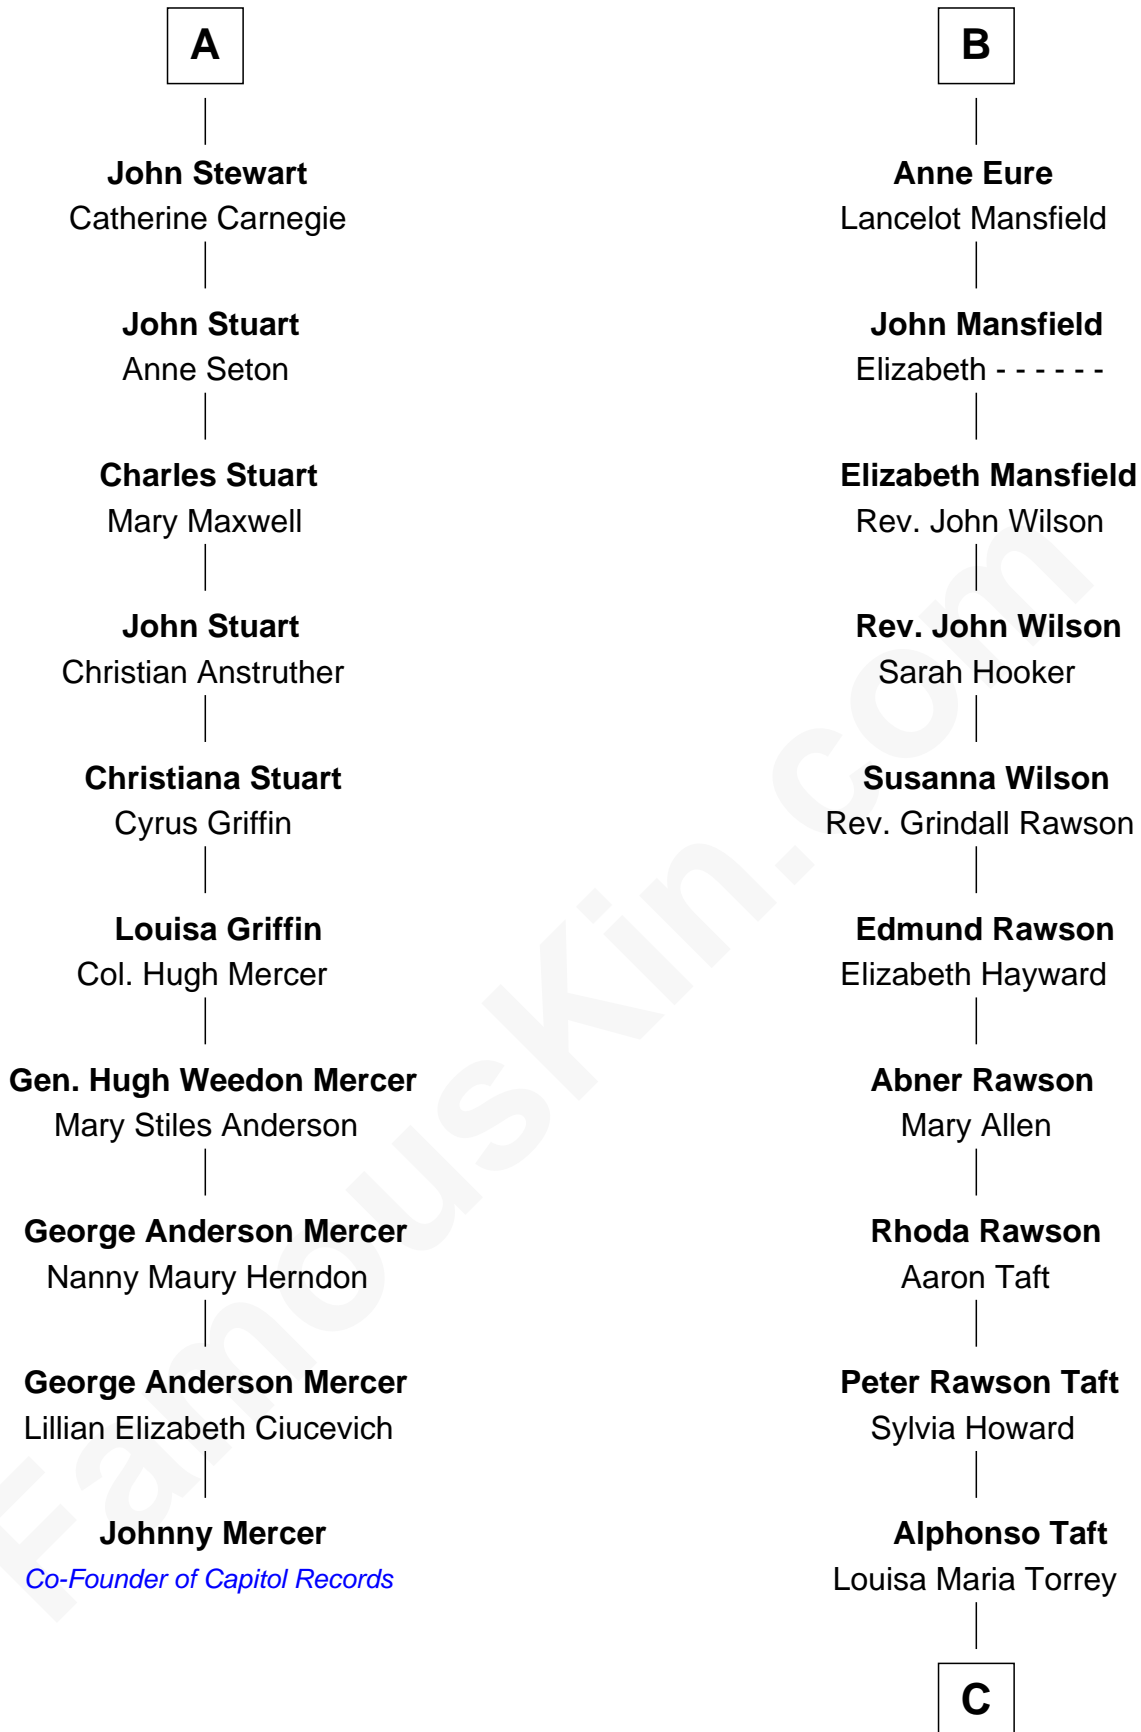

FamousKin.com

Relationship Chart of

Johnny Mercer

Songwriter and Co-Founder of Capitol Records

16th cousin 4 times removed of

Bob Taft

67th Governor of Ohio

John of Gaunt
Katherine Roet

Sir John Beaufort
Margaret de Holand

Joan Beaufort
Sir James Stewart

Sir James Stewart
Margaret - - - - -

James Stewart
Catherine Rutherford

William Stewart
Christian Hay

James Stewart
Katherine Kerr

John Stewart
Margaret Stewart

A

Joan Beaufort
Sir Robert de Ferrers

Elizabeth Ferrers
Sir John de Greystoke

Eleanor Greystoke
Sir Ralph Eure

Sir William Eure
Margaret Constable

Sir Ralph Eure
Muriel Hastings

Sir William Eure
Elizabeth Willoughby

Sir Ralph Eure
Margery Bowes

B

C

William Howard Taft

Helen Louise Herron

Robert Alphonso Taft

Martha Wheaton Bowers

Robert Alphonso Taft