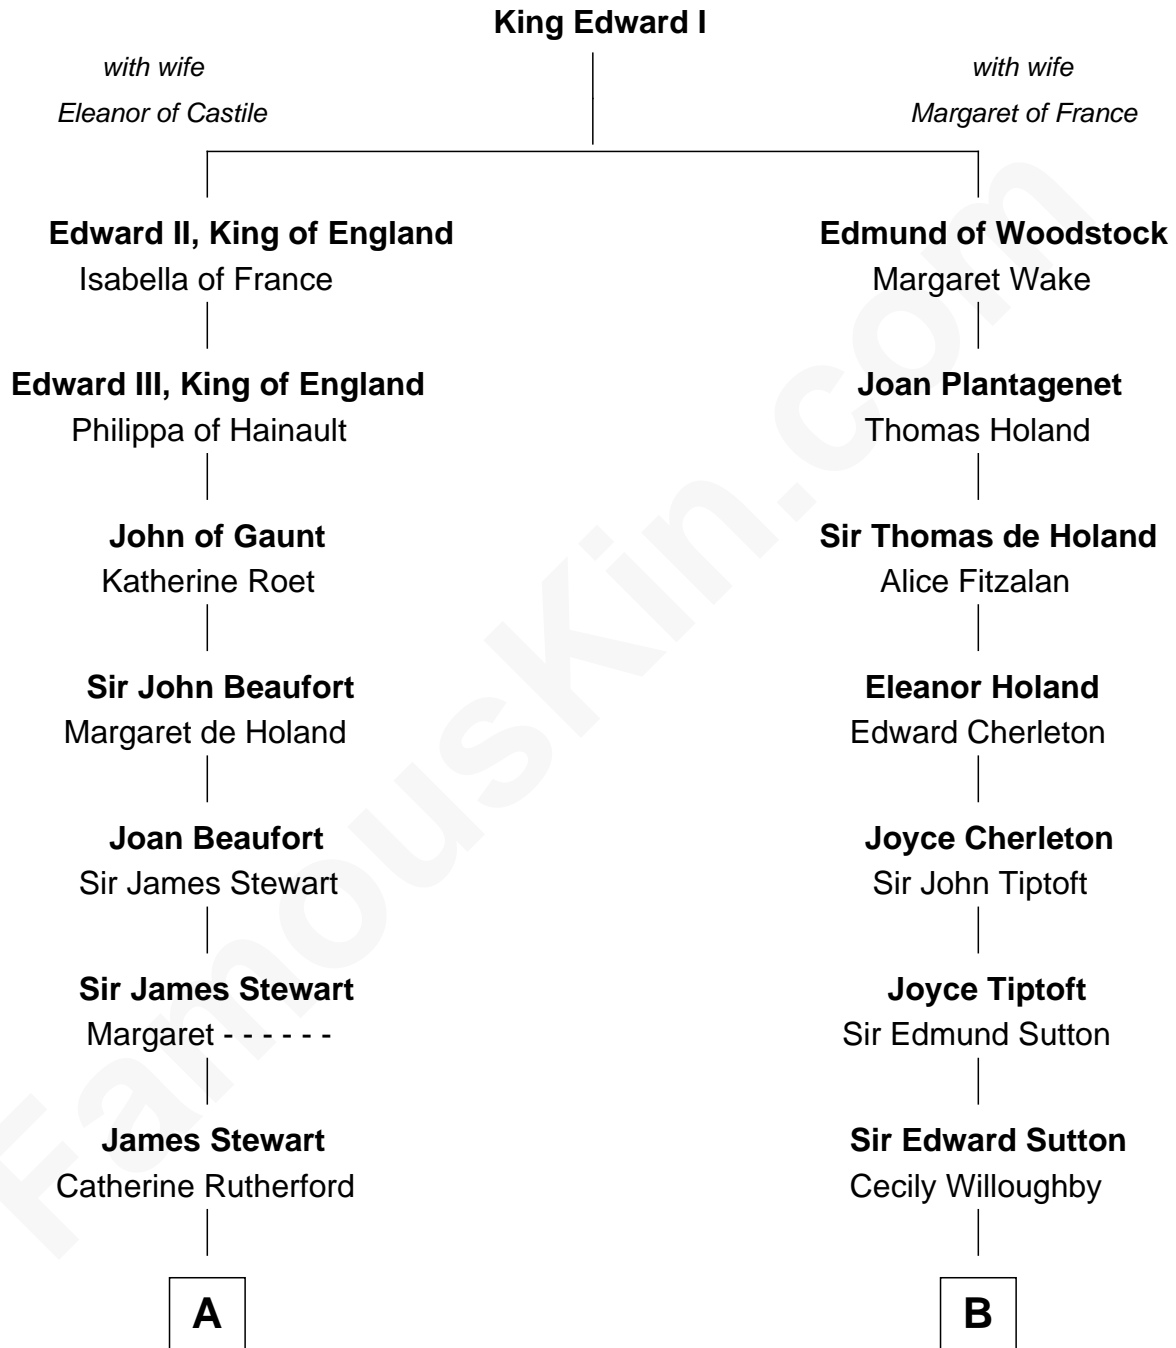

FamousKin.com

Relationship Chart of

Johnny Mercer

Songwriter and Co-Founder of Capitol Records

16th cousin 3 times removed of

Jane (Appleton) Pierce

First Lady of President Franklin Pierce

C