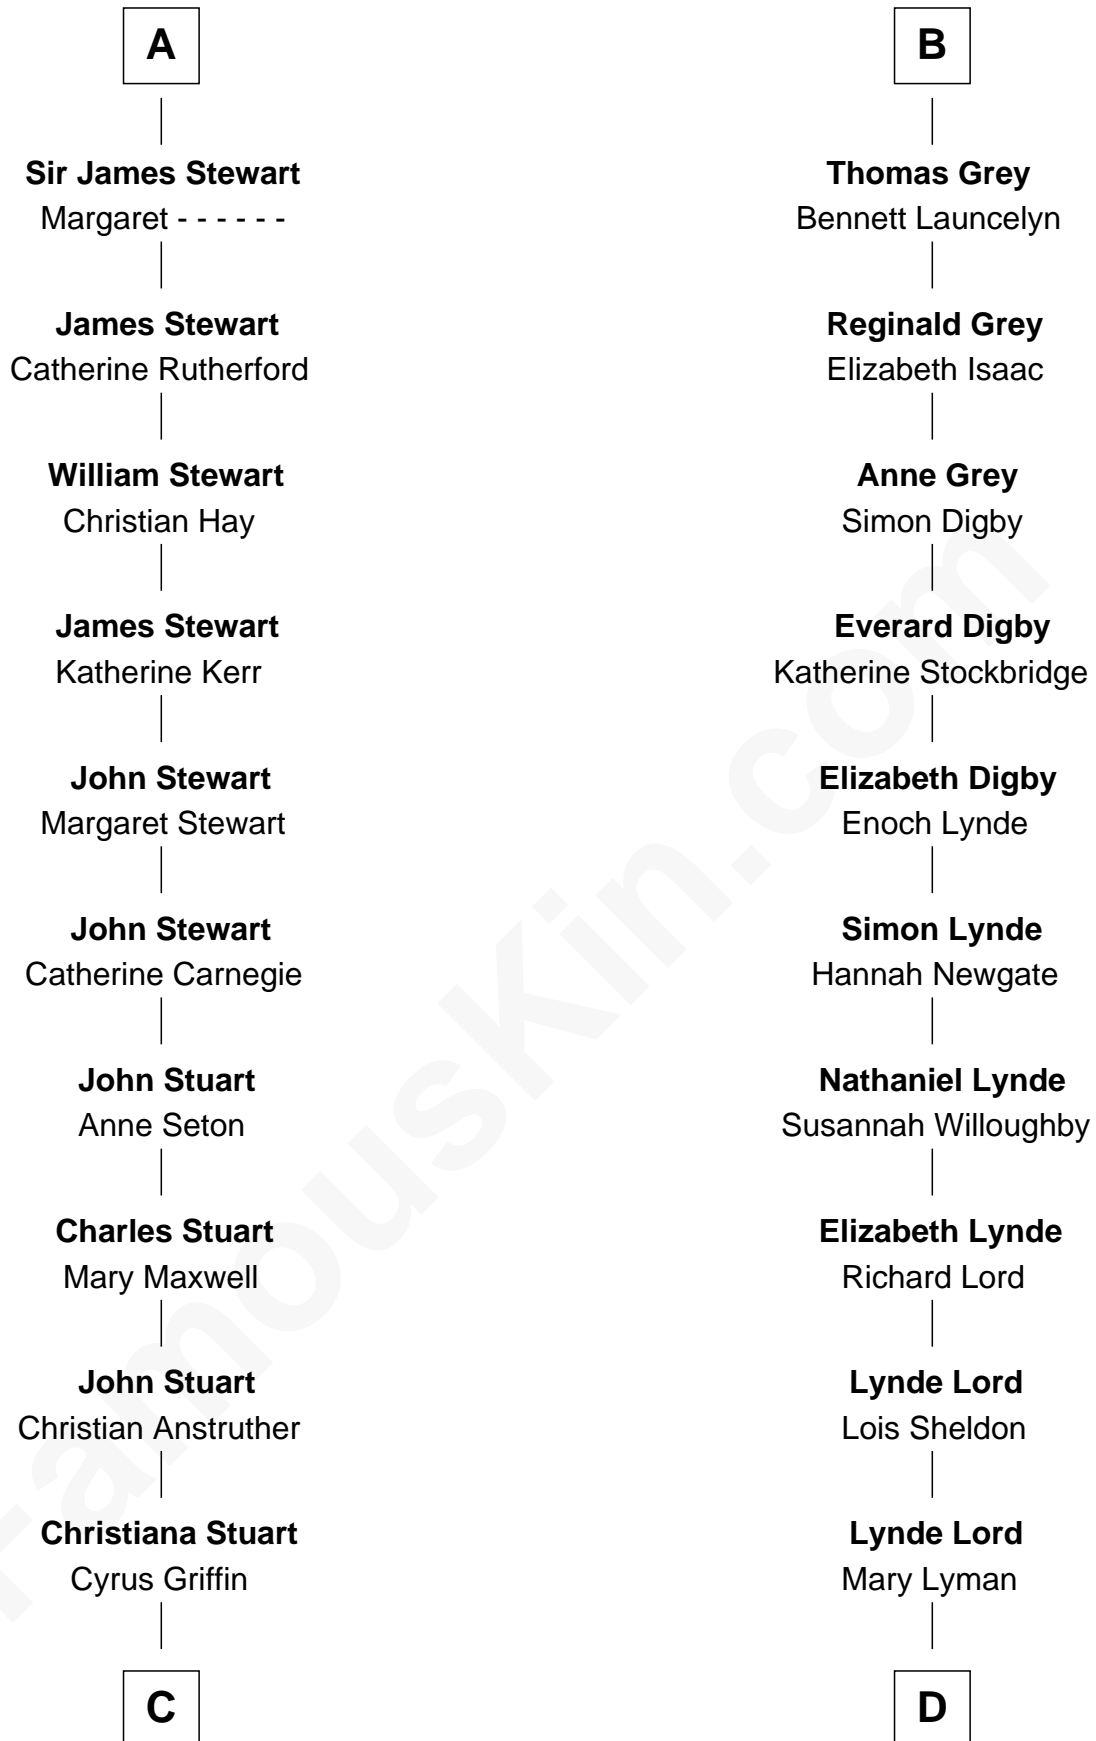

FamousKin.com Relationship Chart of

Johnny Mercer

Songwriter and Co-Founder of Capitol Records

21st cousin of

Henry Sturgis Morgan

Co-Founder of Morgan Stanley

C

Louisa Griffin
Col. Hugh Mercer

Gen. Hugh Weedon Mercer
Mary Stiles Anderson

George Anderson Mercer
Nanny Maury Herndon

George Anderson Mercer
Lillian Elizabeth Ciucevich

Johnny Mercer
Co-Founder of Capitol Records

D

Mary Sheldon Lord
John Pierpont