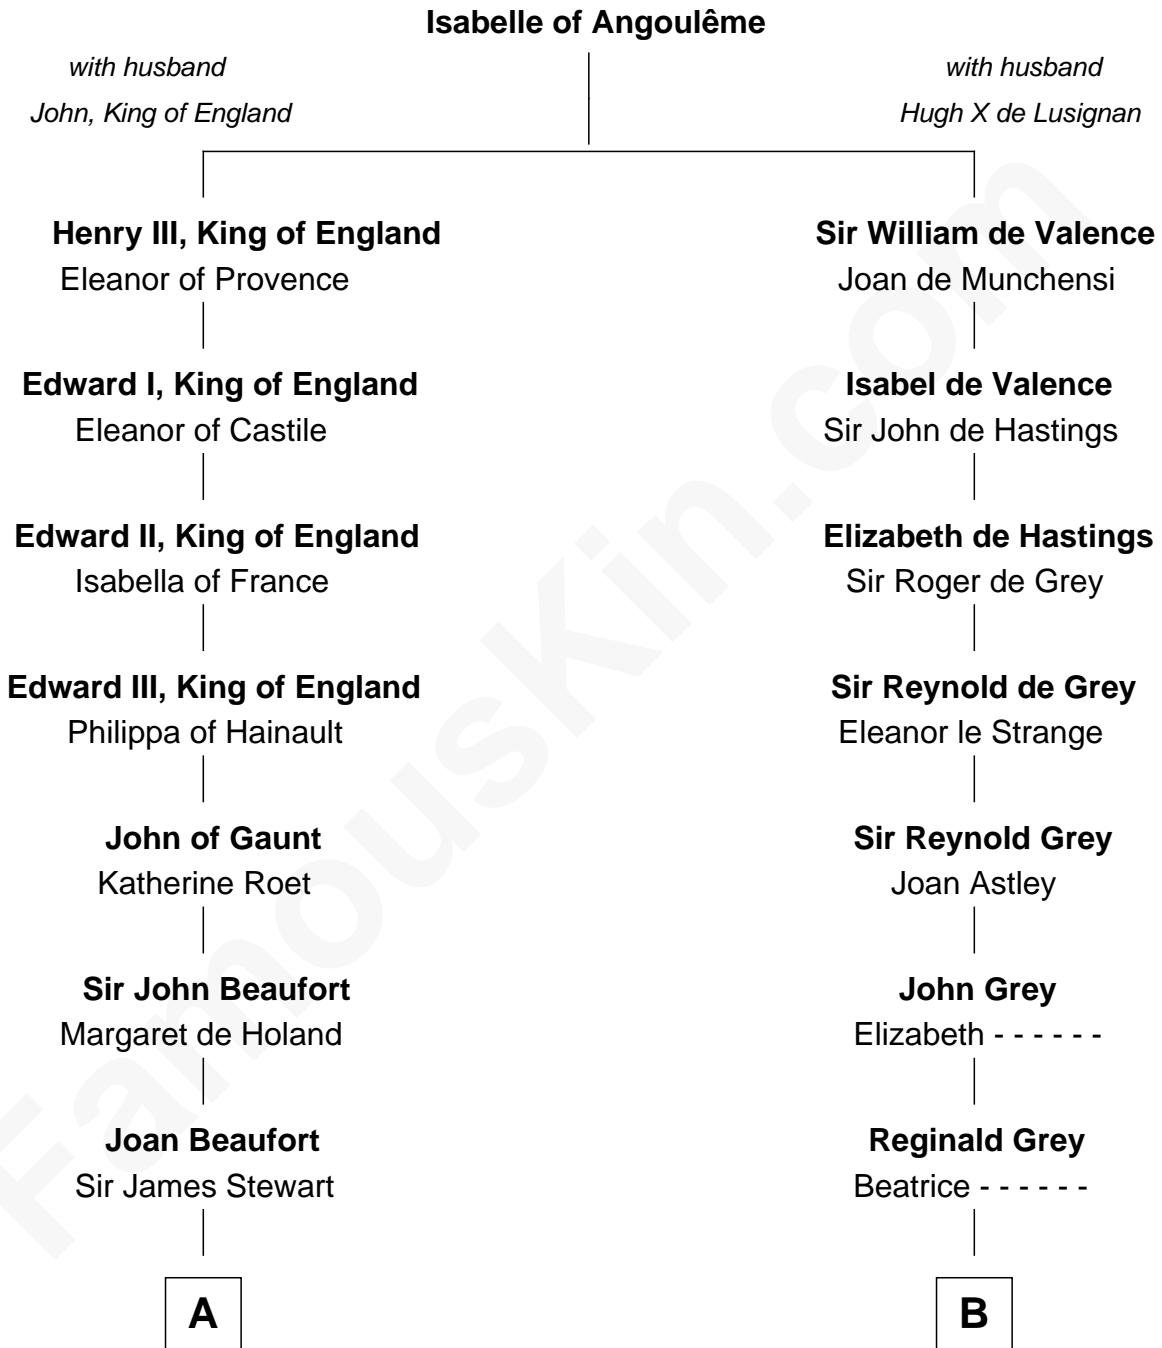

FamousKin.com Relationship Chart of

Johnny Mercer

Songwriter and Co-Founder of Capitol Records

21st cousin of

Henry Sturgis Morgan

Co-Founder of Morgan Stanley

C

Louisa Griffin
Col. Hugh Mercer