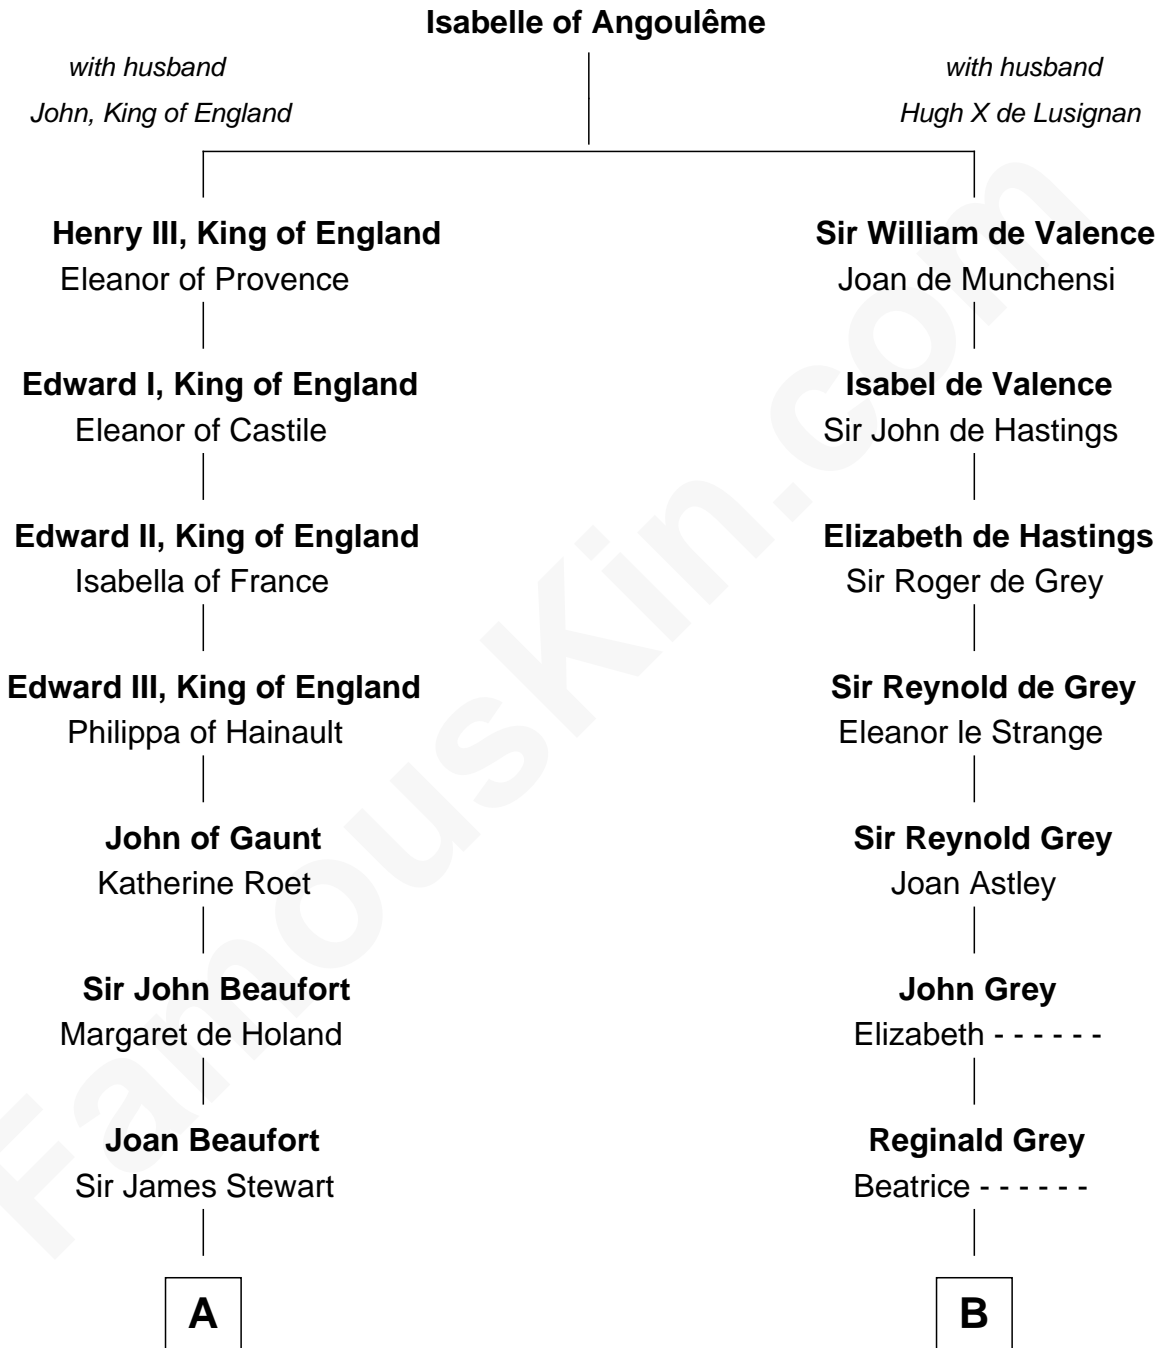

FamousKin.com

Relationship Chart of

Johnny Mercer

Songwriter and Co-Founder of Capitol Records

20th cousin 1 time removed of

J.P. Morgan, Jr.

American Banker and Philanthropist