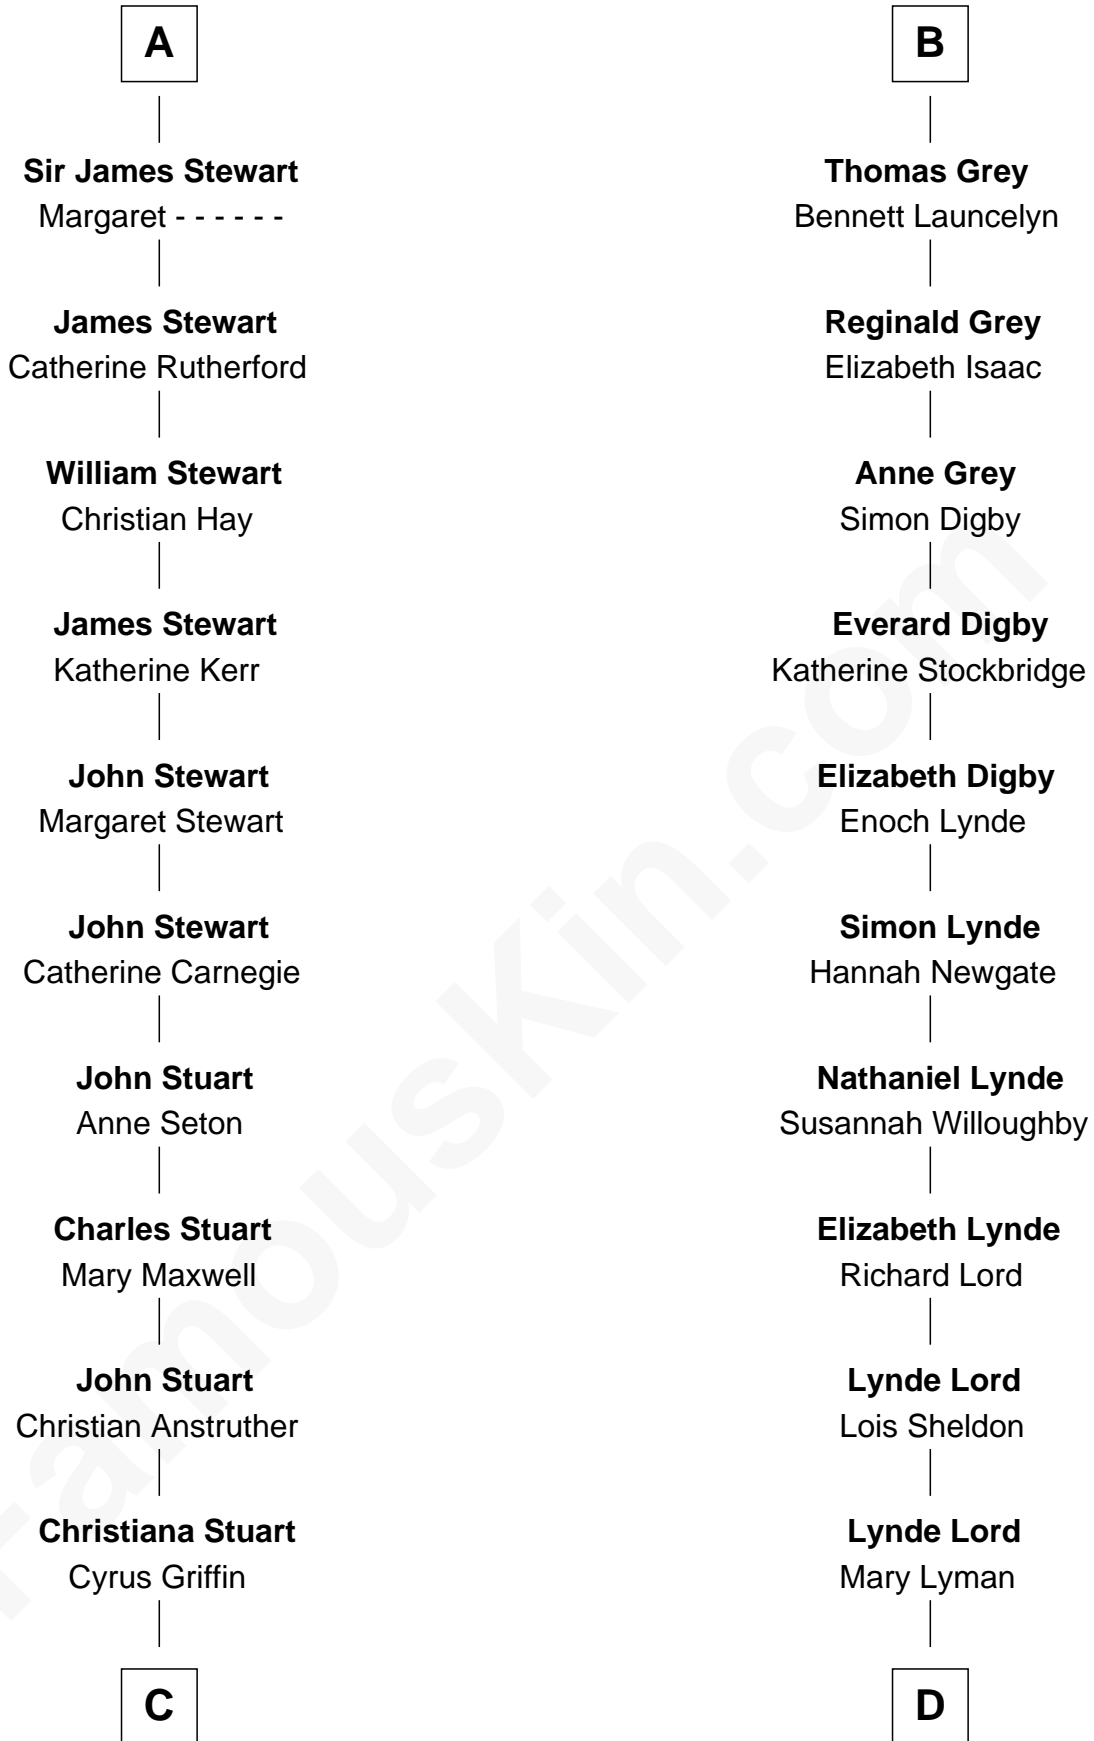

## Relationship Chart of

### Johnny Mercer

*Songwriter and Co-Founder of Capitol Records*

20th cousin 1 time removed of

### J.P. Morgan, Jr.

*American Banker and Philanthropist*

**C**

**Louisa Griffin**  
Col. Hugh Mercer

**Gen. Hugh Weedon Mercer**  
Mary Stiles Anderson

**George Anderson Mercer**  
Nanny Maury Herndon

**George Anderson Mercer**  
Lillian Elizabeth Ciucevich