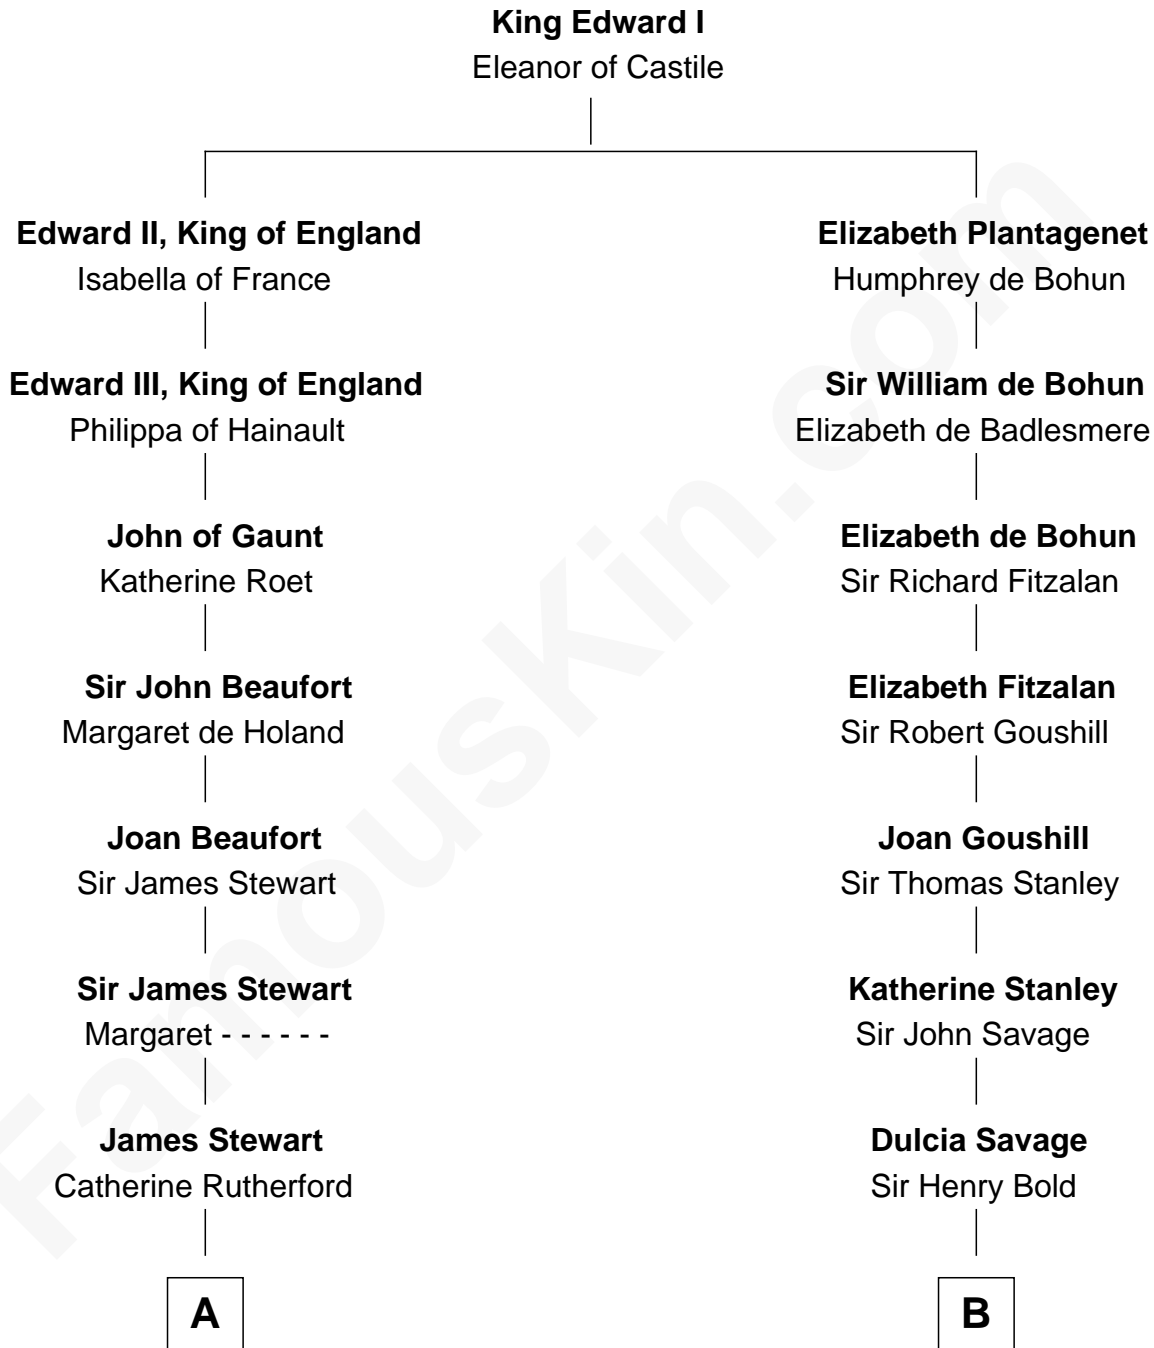

## Relationship Chart of

### Johnny Mercer

*Songwriter and Co-Founder of Capitol Records*

15th cousin 4 times removed of

### Thomas Sim Lee

*2nd and 7th Governor of Maryland*

**C**

George Anderson Mercer

Nanny Maury Herndon

George Anderson Mercer

Lillian Elizabeth Ciucevich

Johnny Mercer