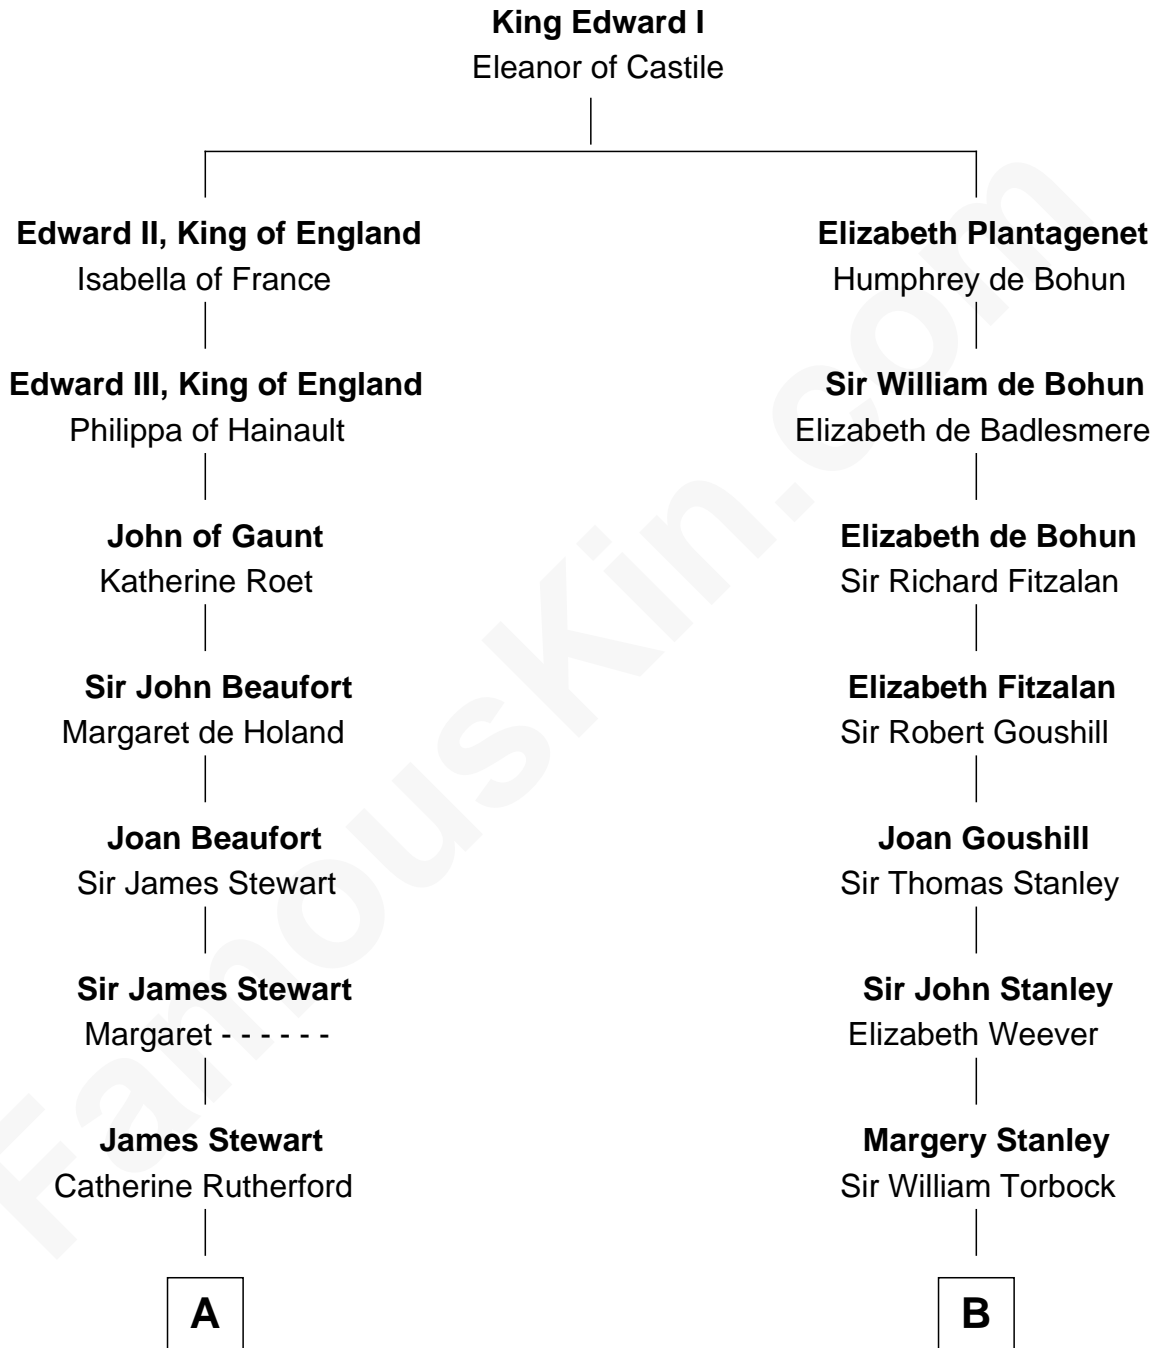

FamousKin.com

Relationship Chart of

Johnny Mercer

Songwriter and Co-Founder of Capitol Records

16th cousin 3 times removed of

Edward Lloyd V

13th Governor of Maryland

C