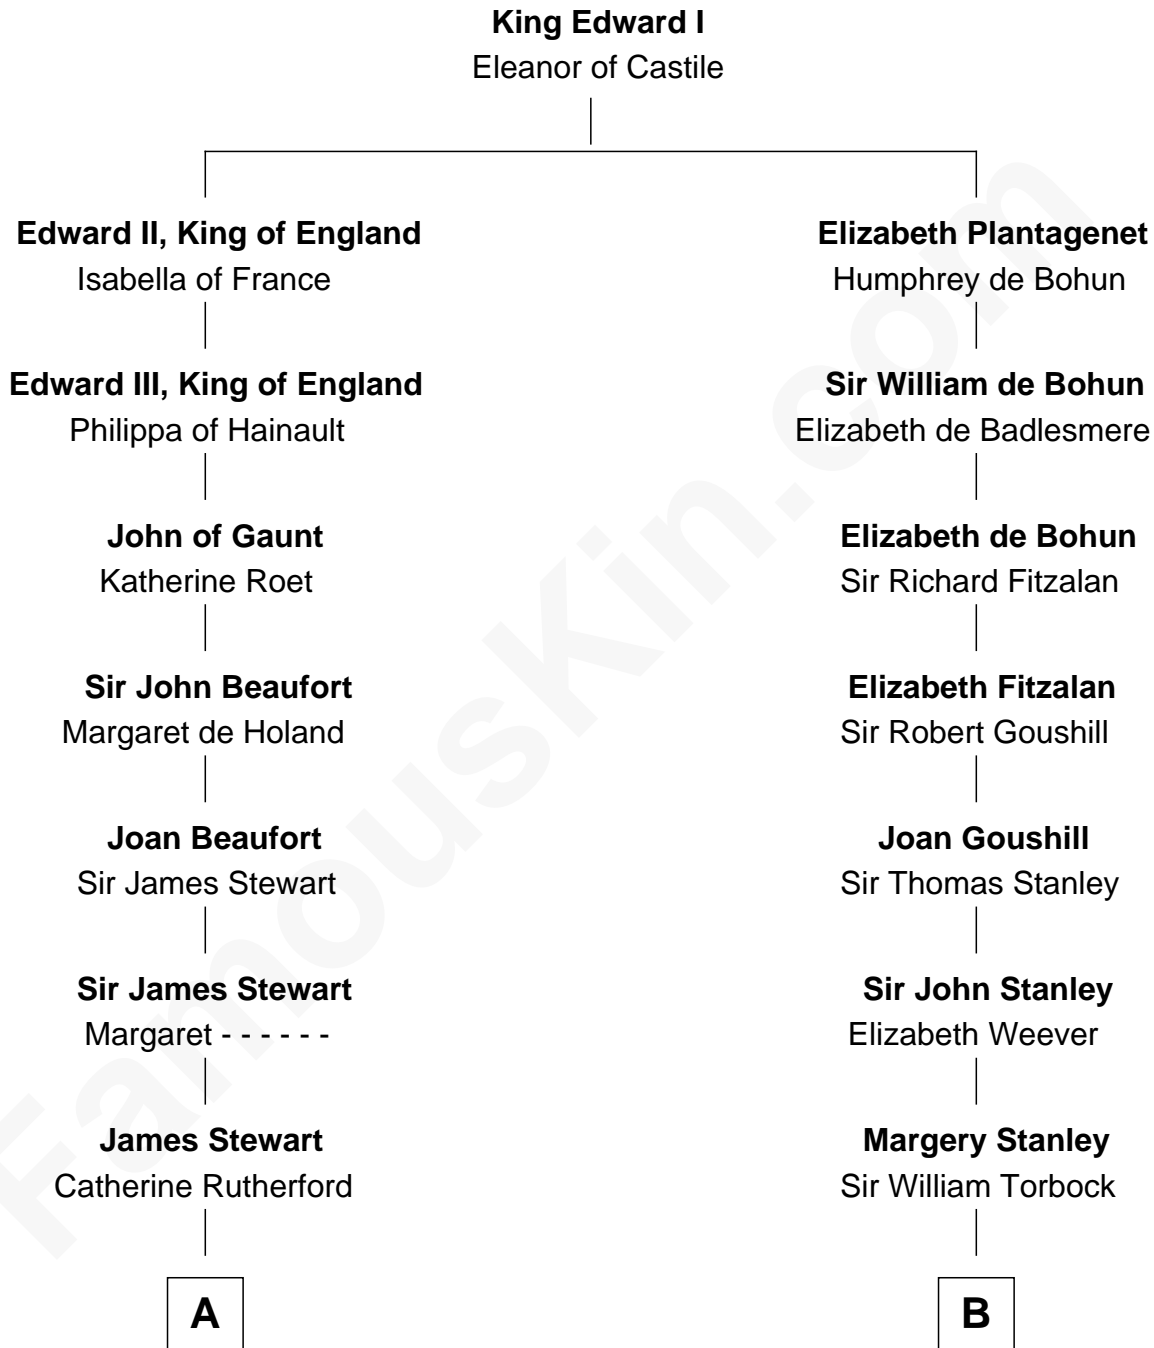

FamousKin.com

Relationship Chart of

Johnny Mercer

Songwriter and Co-Founder of Capitol Records

18th cousin 1 time removed of

Henry Lloyd

40th Governor of Maryland