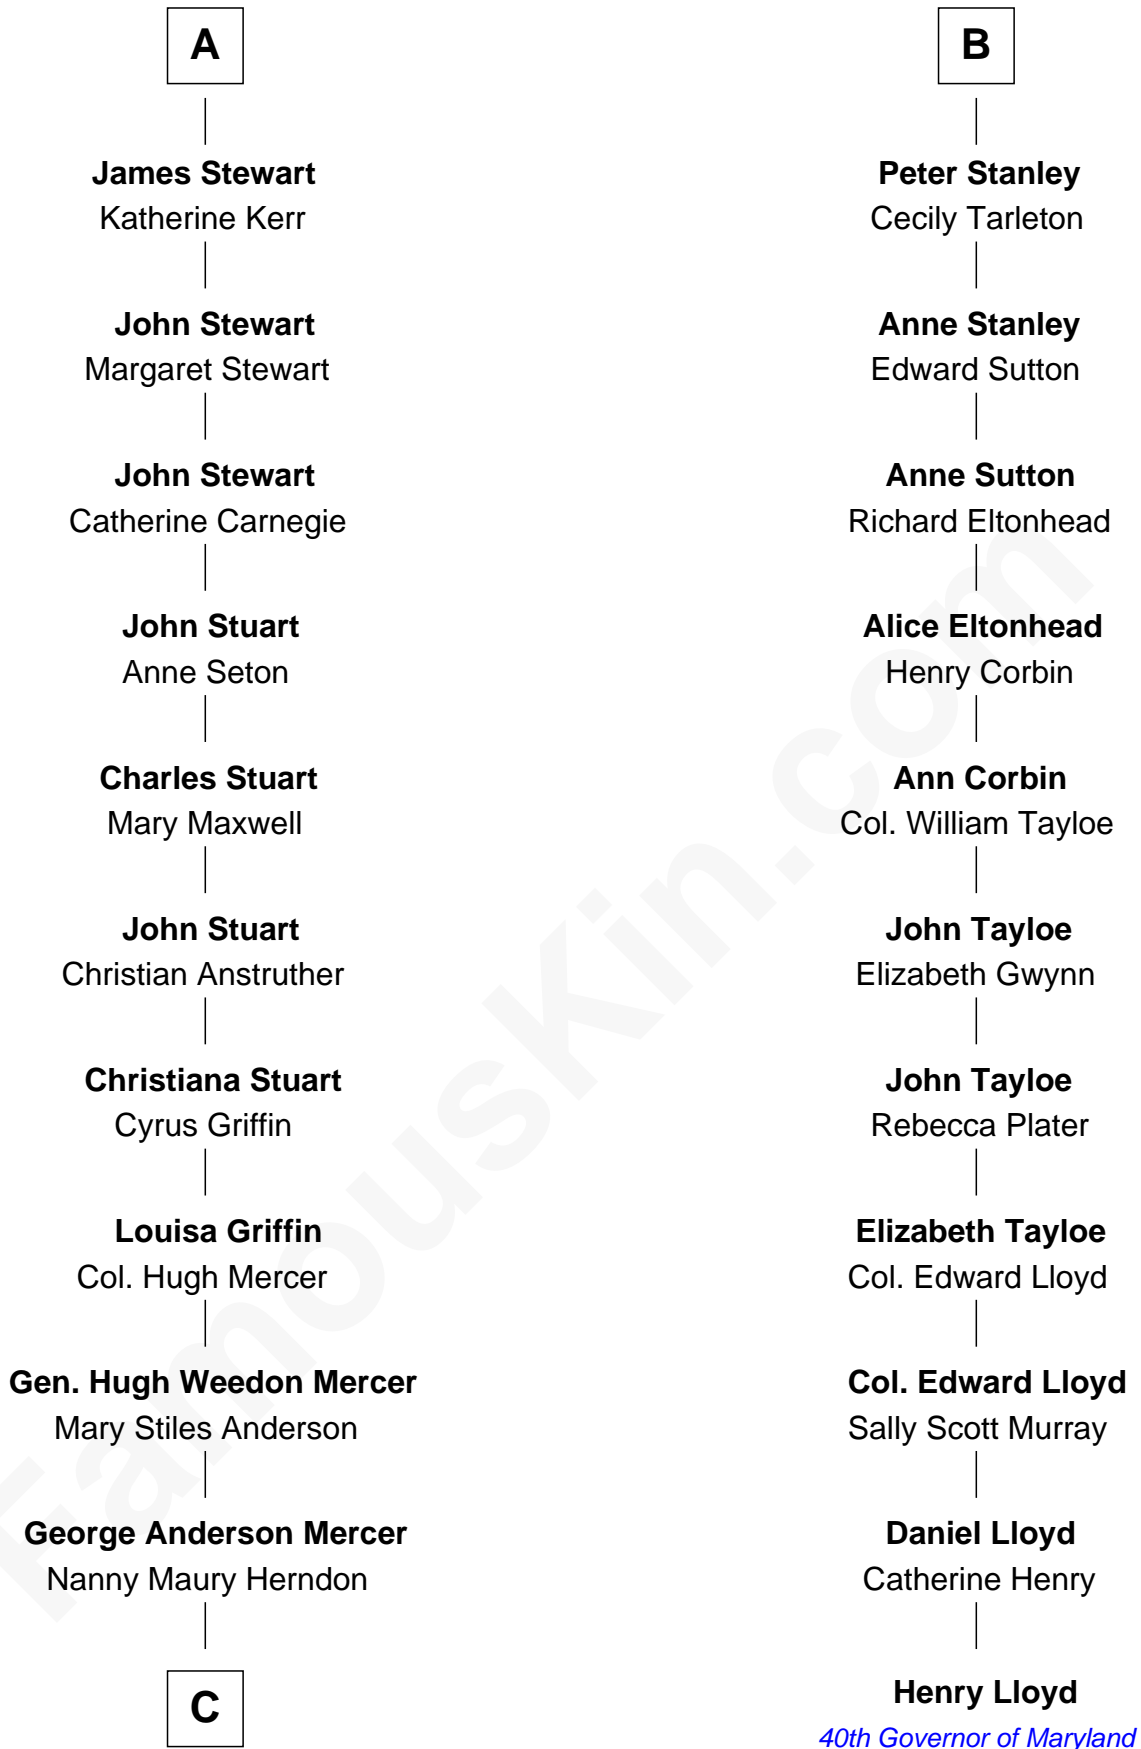

FamousKin.com

Relationship Chart of

Johnny Mercer

Songwriter and Co-Founder of Capitol Records

17th cousin 1 time removed of

Henry Lloyd

40th Governor of Maryland

Sir Robert de Holland

Maude la Zouche

C

George Anderson Mercer
Lillian Elizabeth Ciucevich

Johnny Mercer
Co-Founder of Capitol Records

FamousKin.com