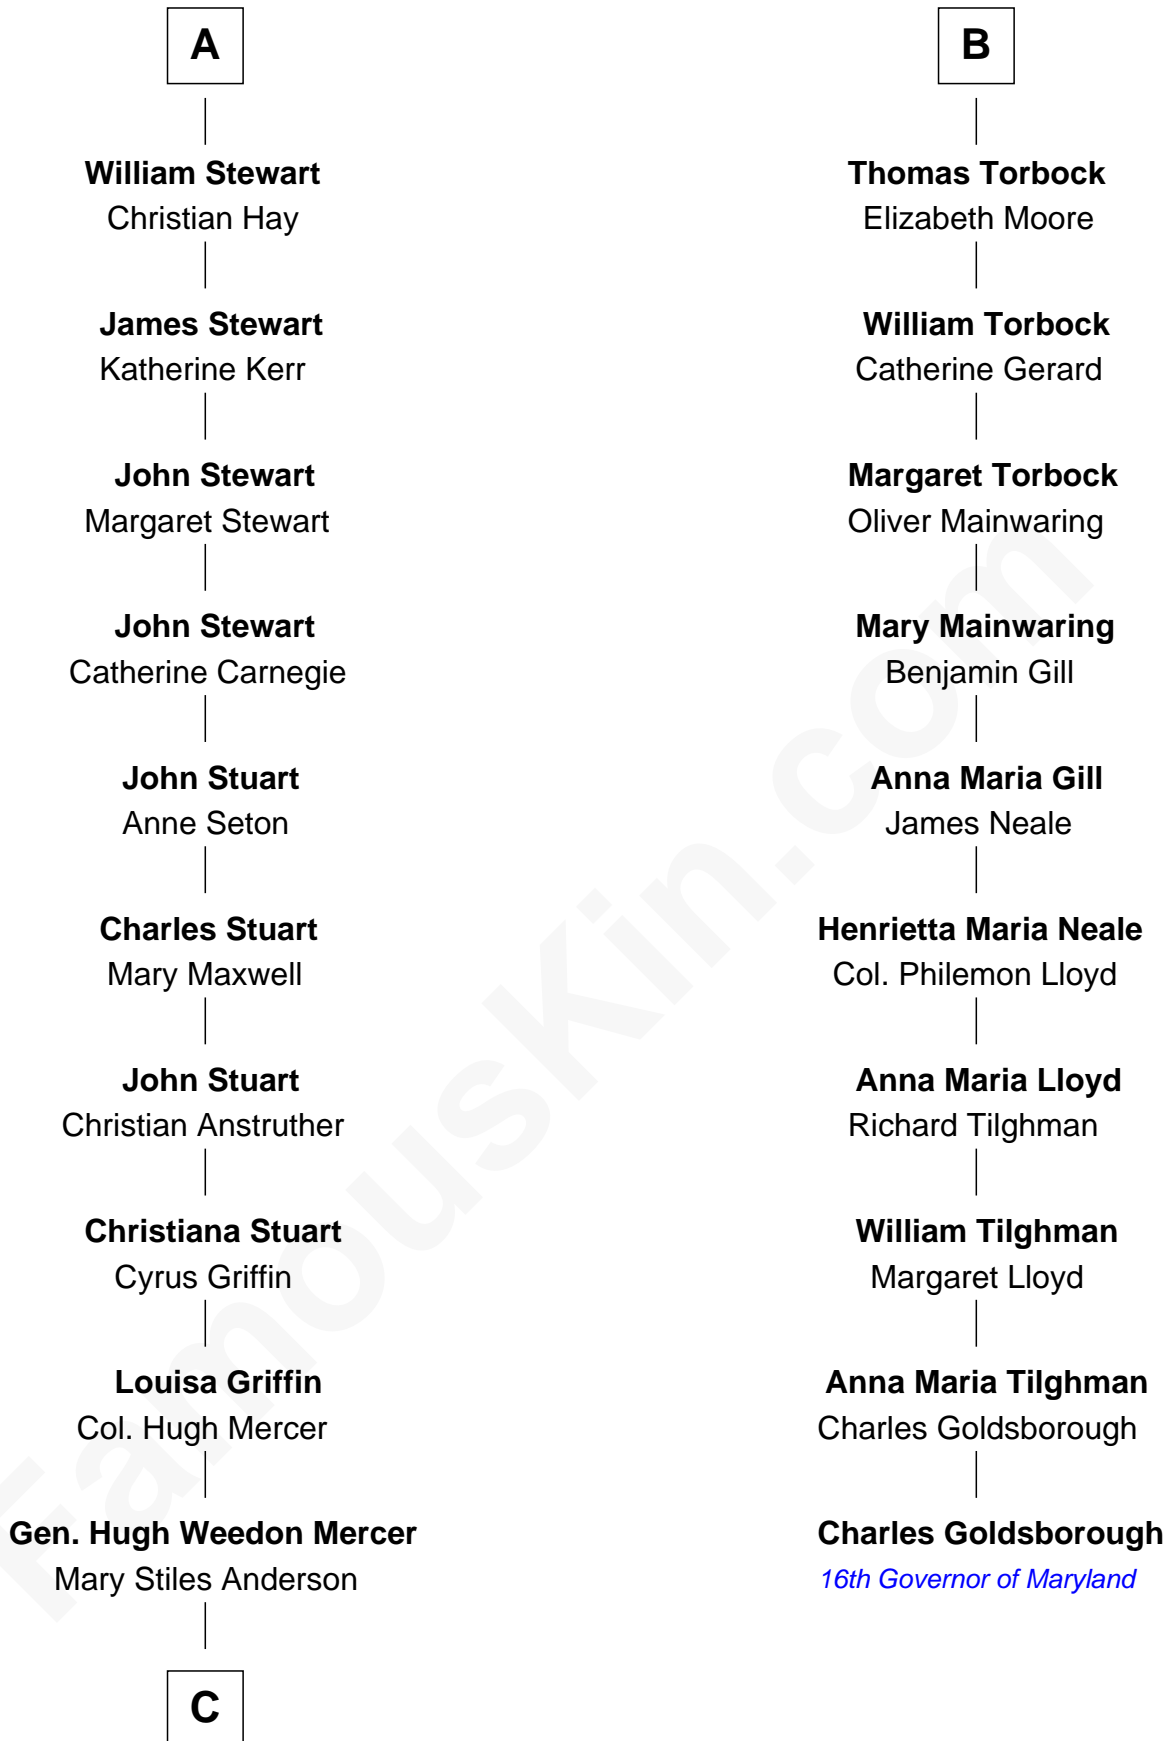

FamousKin.com

Relationship Chart of

Johnny Mercer

Songwriter and Co-Founder of Capitol Records

16th cousin 3 times removed of

Charles Goldsborough
16th Governor of Maryland

C

George Anderson Mercer

Nanny Maury Herndon

George Anderson Mercer

Lillian Elizabeth Ciucevich

Johnny Mercer

Co-Founder of Capitol Records

FamousKin.com