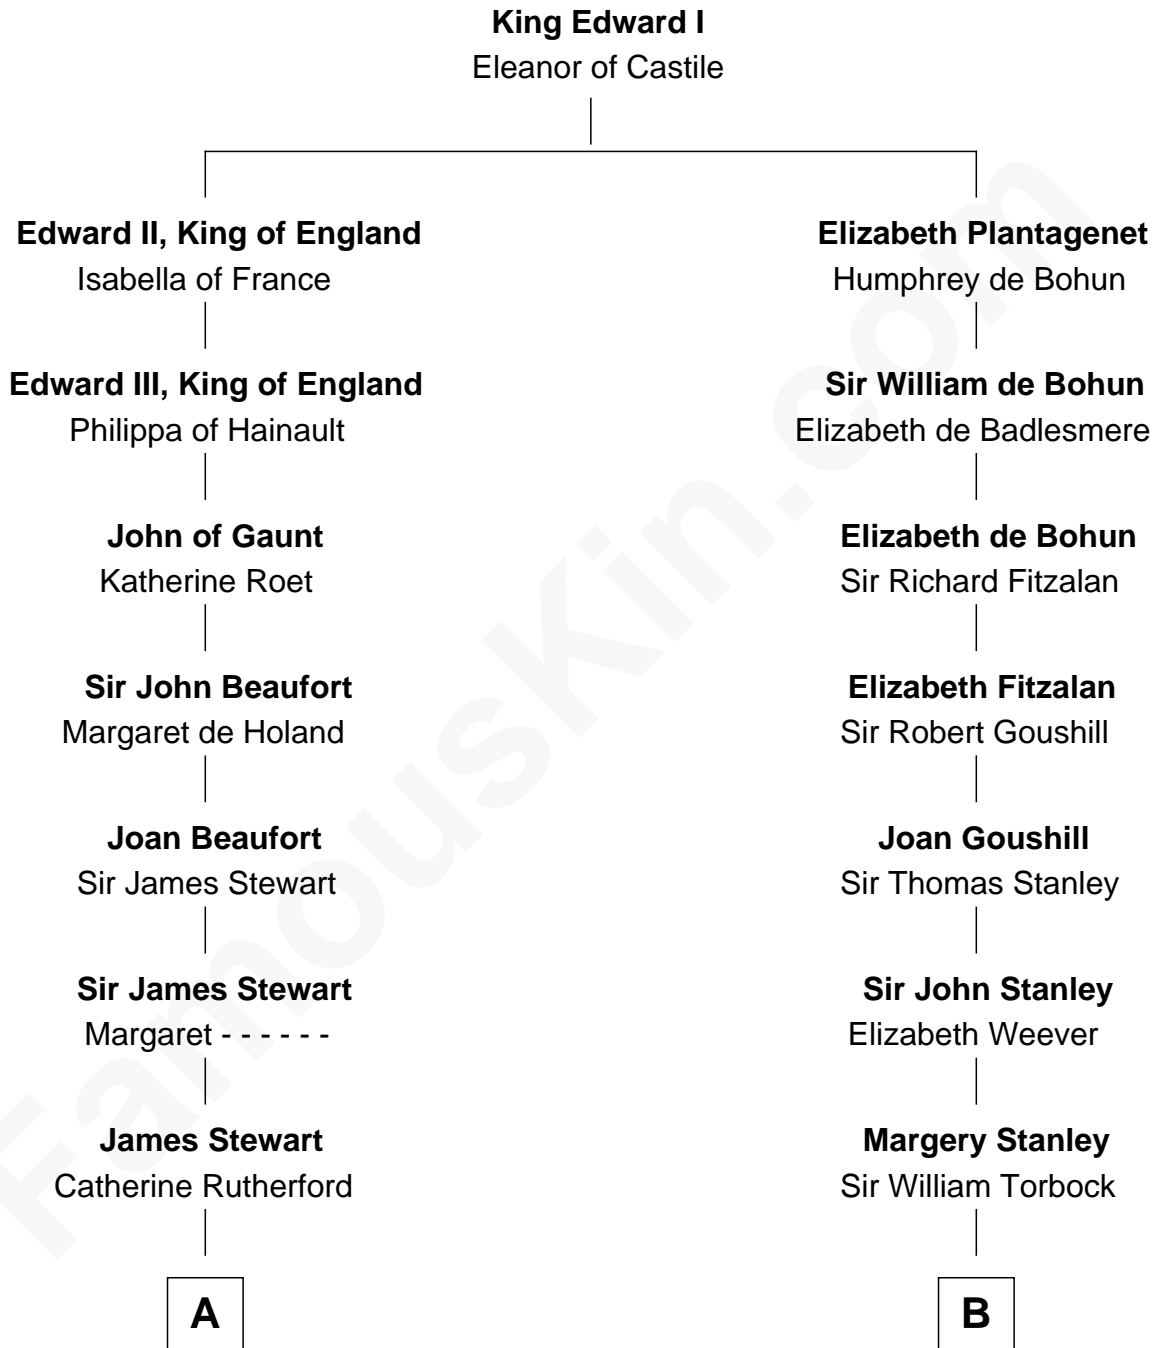

FamousKin.com

Relationship Chart of

Johnny Mercer

Songwriter and Co-Founder of Capitol Records

16th cousin 3 times removed of

Charles Goldsborough
16th Governor of Maryland

C

George Anderson Mercer