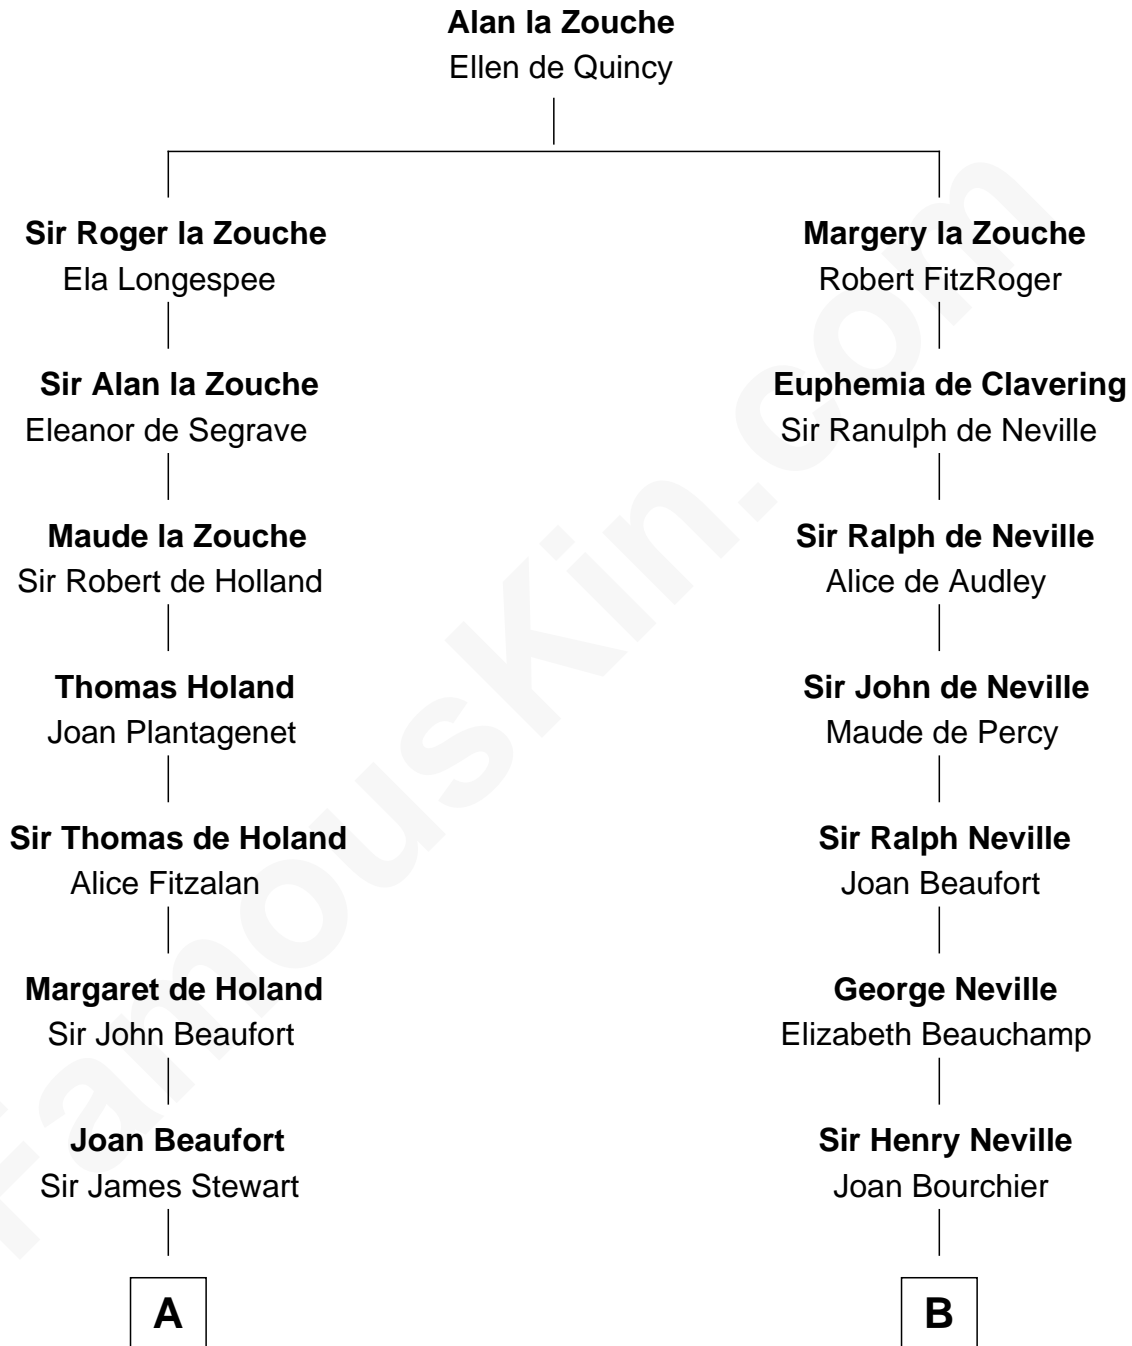

FamousKin.com

Relationship Chart of

Johnny Mercer

Songwriter and Co-Founder of Capitol Records

18th cousin 3 times removed of

Zachary Taylor
12th U.S. President

C

Louisa Griffin
Col. Hugh Mercer

Gen. Hugh Weedon Mercer
Mary Stiles Anderson

George Anderson Mercer
Nanny Maury Herndon

George Anderson Mercer
Lillian Elizabeth Ciucevich

Johnny Mercer
Co-Founder of Capitol Records

D

Sarah Dabney Strother
Col. Richard Taylor

Zachary Taylor
12th U.S. President

FamousKin.com