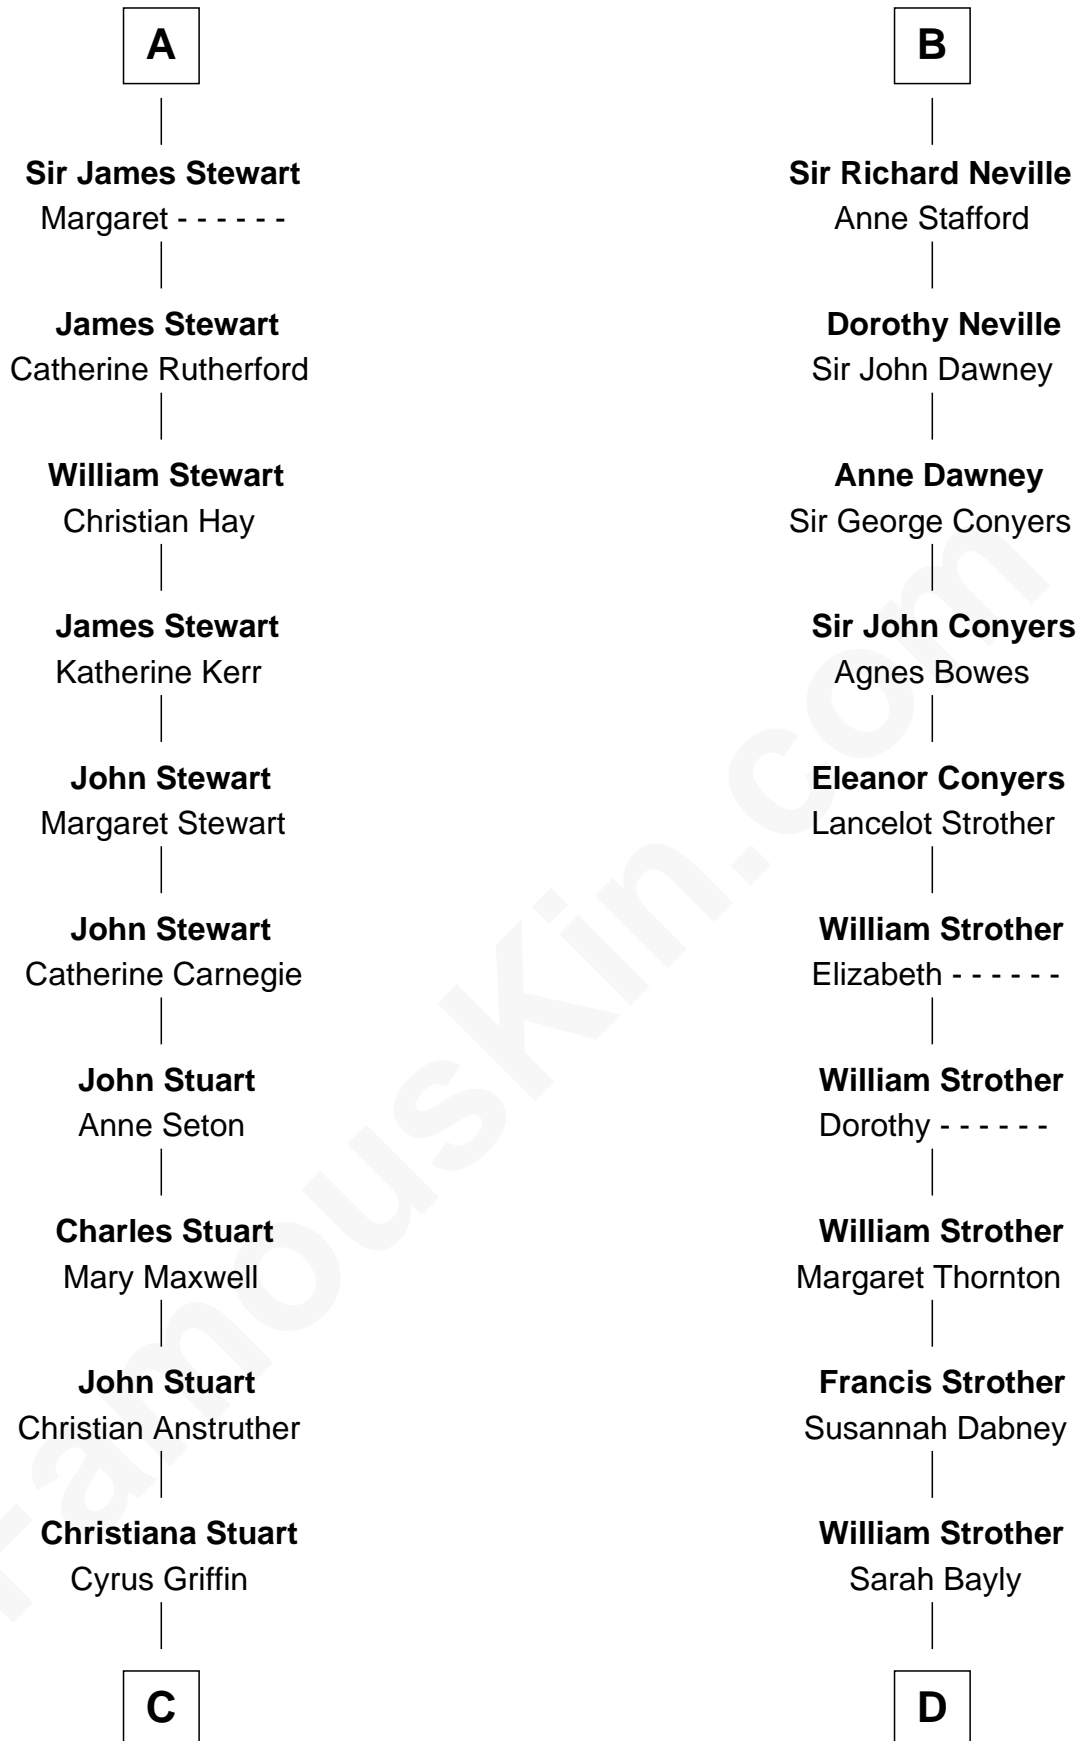

FamousKin.com

Relationship Chart of

Johnny Mercer

Songwriter and Co-Founder of Capitol Records

18th cousin 3 times removed of

Zachary Taylor
12th U.S. President

C

Louisa Griffin
Col. Hugh Mercer

Gen. Hugh Weedon Mercer
Mary Stiles Anderson

George Anderson Mercer
Nanny Maury Herndon

George Anderson Mercer
Lillian Elizabeth Ciucevich

Johnny Mercer
Co-Founder of Capitol Records

D

Sarah Dabney Strother
Col. Richard Taylor

Zachary Taylor
12th U.S. President

FamousKin.com