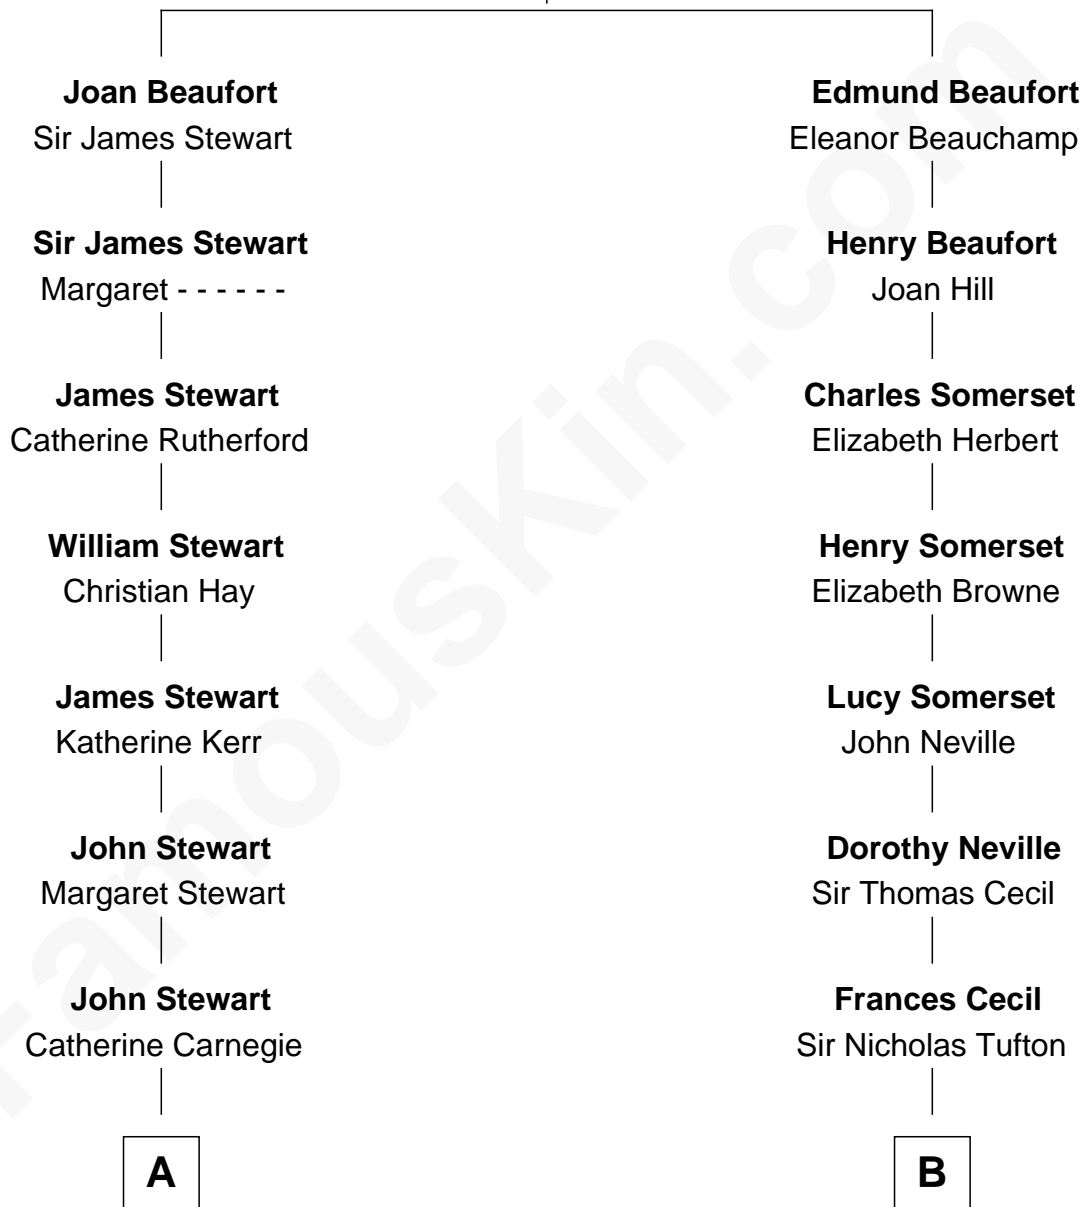

FamousKin.com

Relationship Chart of

Johnny Mercer

Songwriter and Co-Founder of Capitol Records

15th cousin 3 times removed of

Kit Harington

TV Actor - "Game of Thrones"

Sir John Beaufort
Margaret de Holand

C

Sir David Richard Harington

Deborah Jane Catesby

Kit Harington

TV Actor - "Game of Thrones"

FamousKin.com