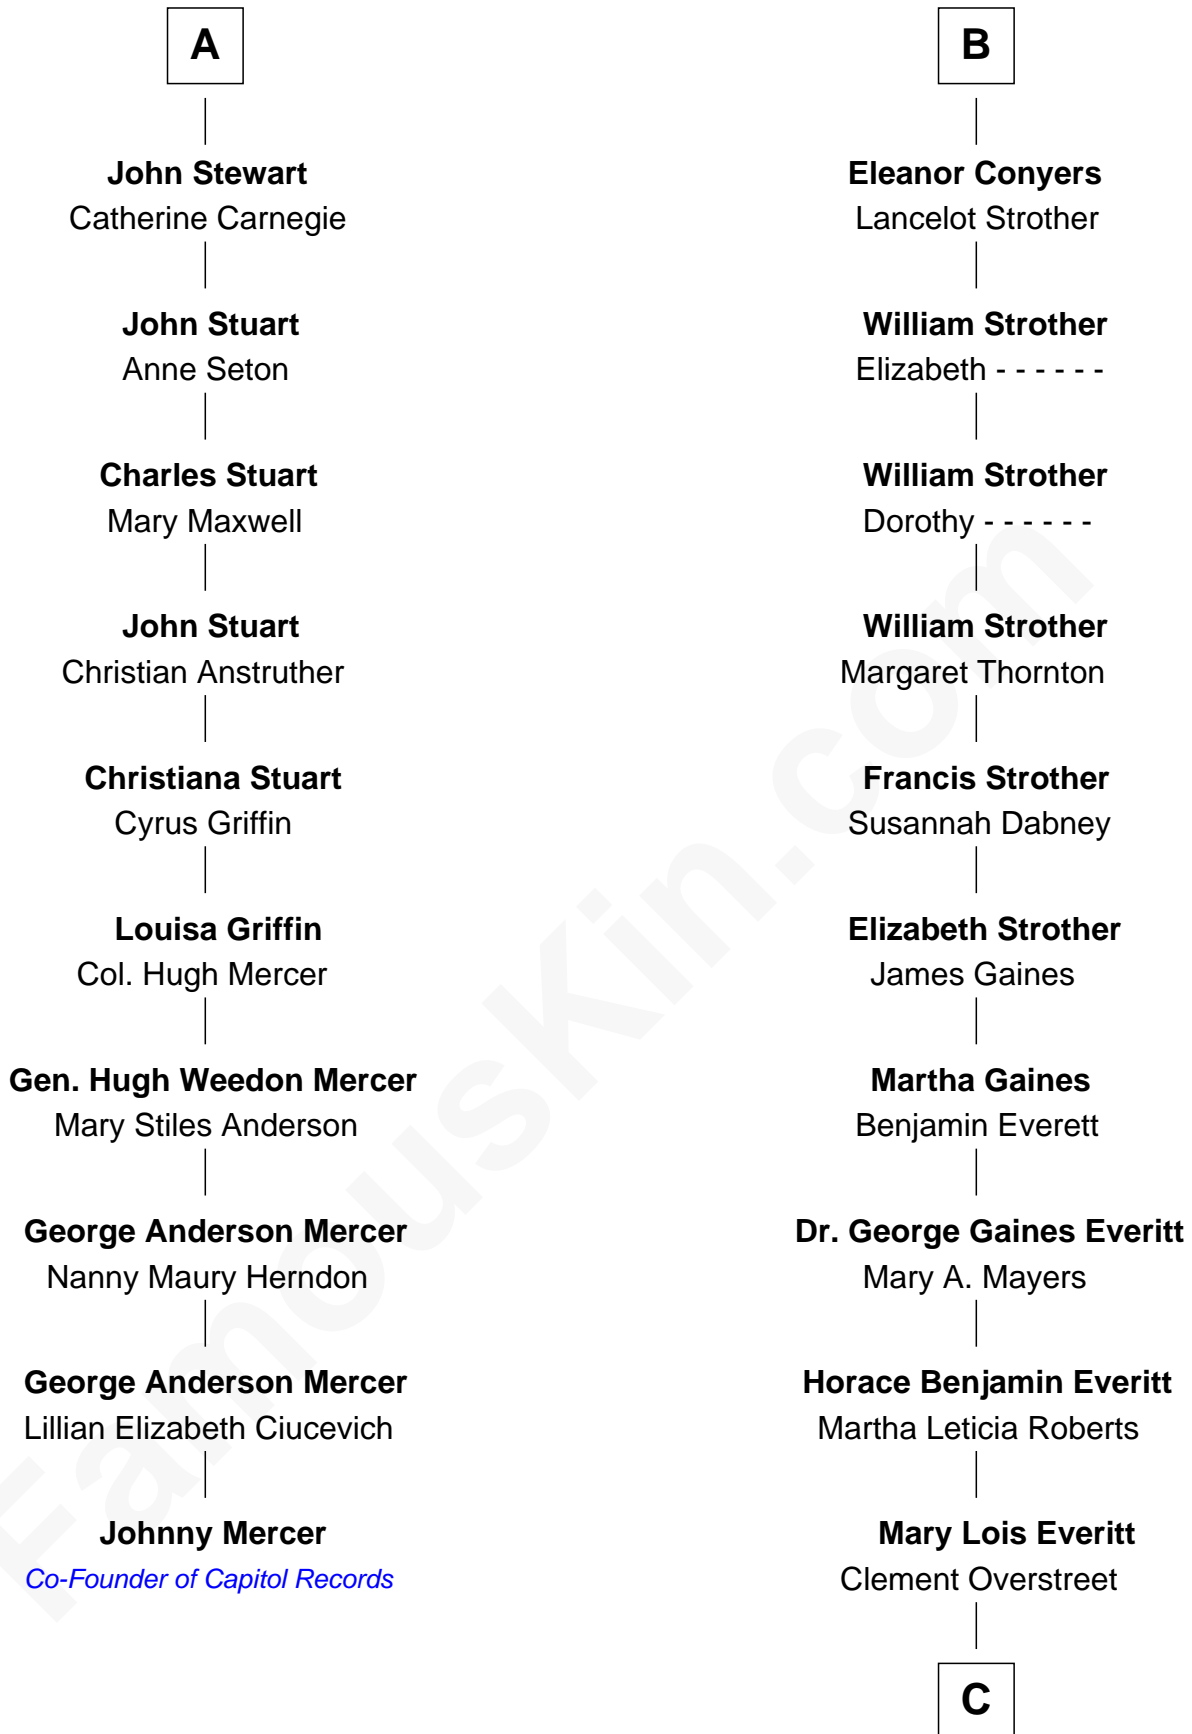

FamousKin.com

Relationship Chart of

Johnny Mercer

Songwriter and Co-Founder of Capitol Records

16th cousin 2 times removed of

William H. Macy
TV and Movie Actor

C

Lois Elizabeth Overstreet