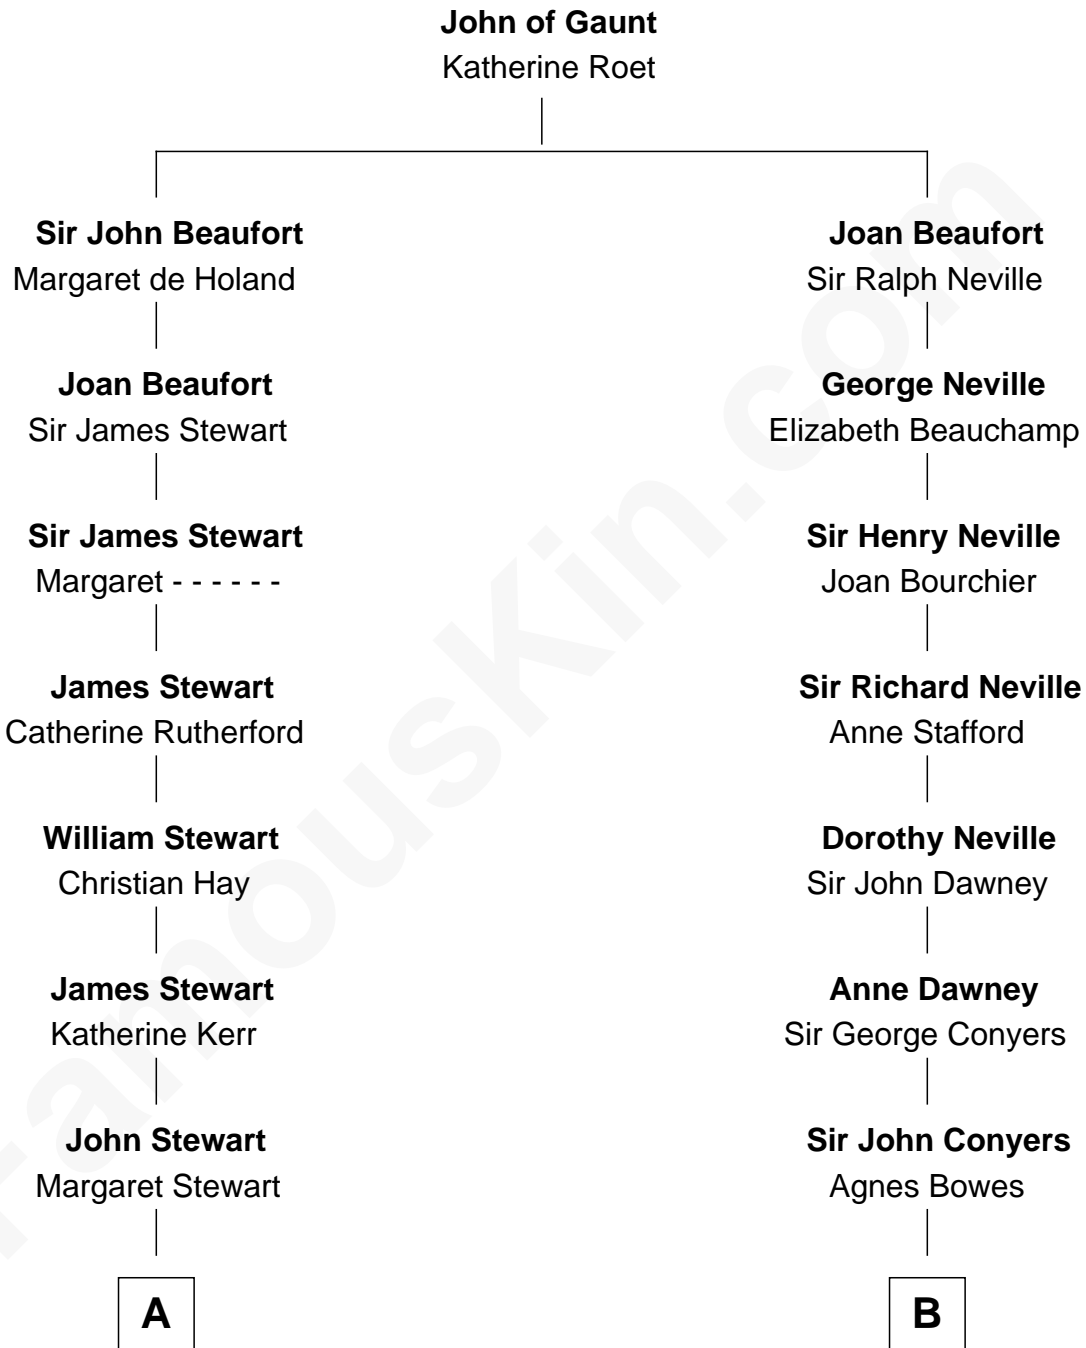

FamousKin.com

Relationship Chart of

Johnny Mercer

Songwriter and Co-Founder of Capitol Records

16th cousin 2 times removed of

William H. Macy
TV and Movie Actor

C

Lois Elizabeth Overstreet