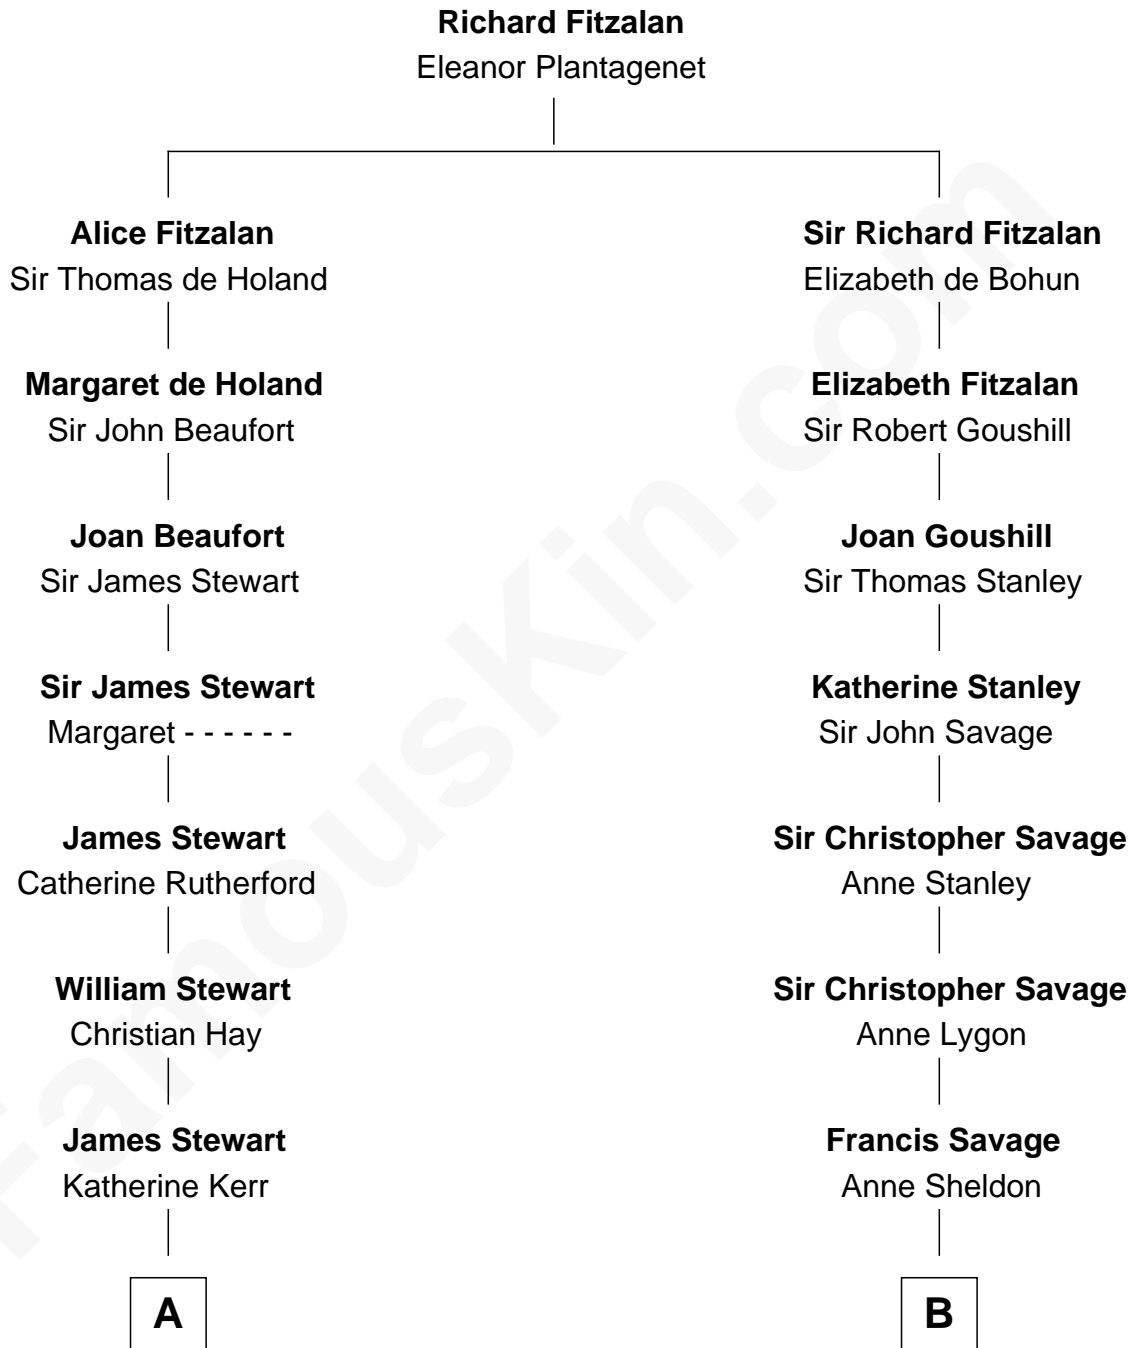

# FamousKin.com

## Relationship Chart of

### Johnny Mercer

*Songwriter and Co-Founder of Capitol Records*

17th cousin 2 times removed of

**William H. Macy**  
*TV and Movie Actor*

**C**

—  
**Mary Lois Everitt**  
Clement Overstreet

—  
**Lois Elizabeth Overstreet**  
William Hall Macy