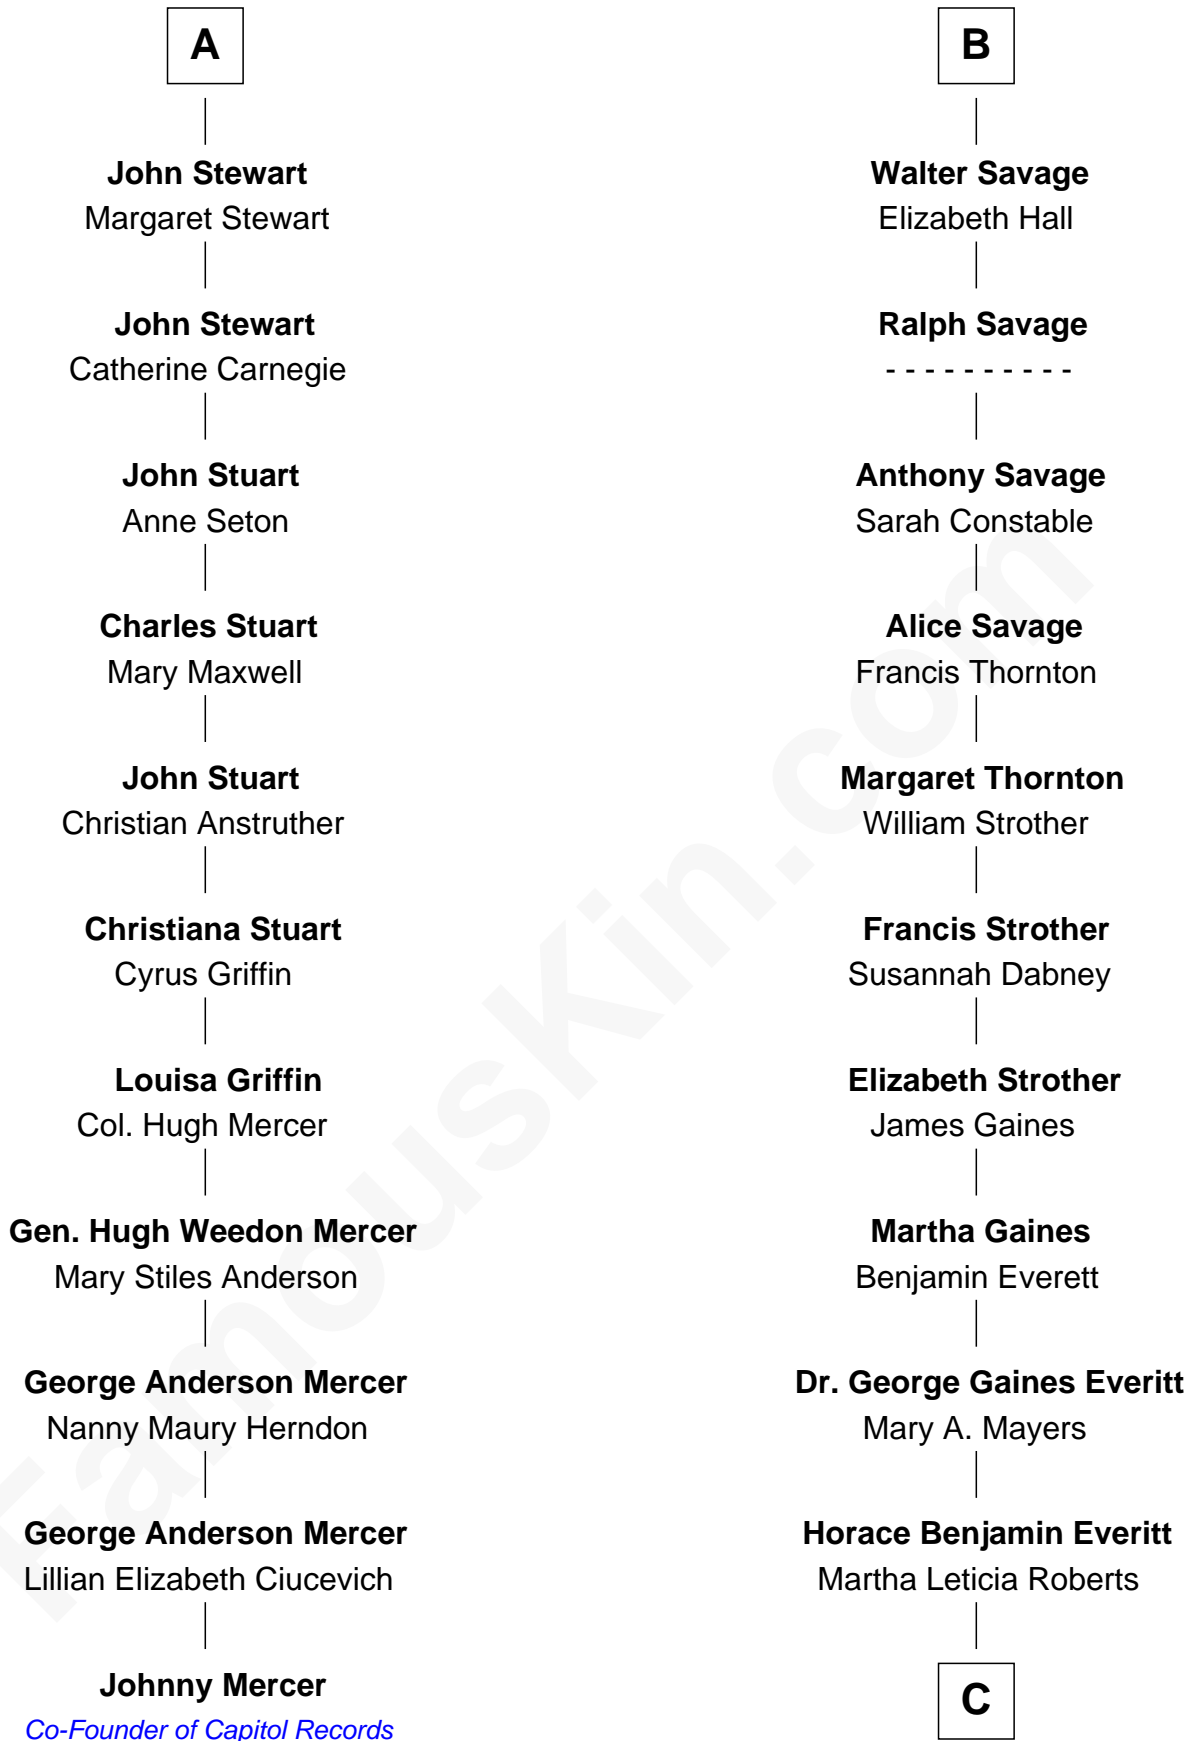

## Relationship Chart of

### Johnny Mercer

*Songwriter and Co-Founder of Capitol Records*

17th cousin 2 times removed of

**William H. Macy**  
*TV and Movie Actor*

**C**

—  
**Mary Lois Everitt**  
Clement Overstreet

—  
**Lois Elizabeth Overstreet**  
William Hall Macy