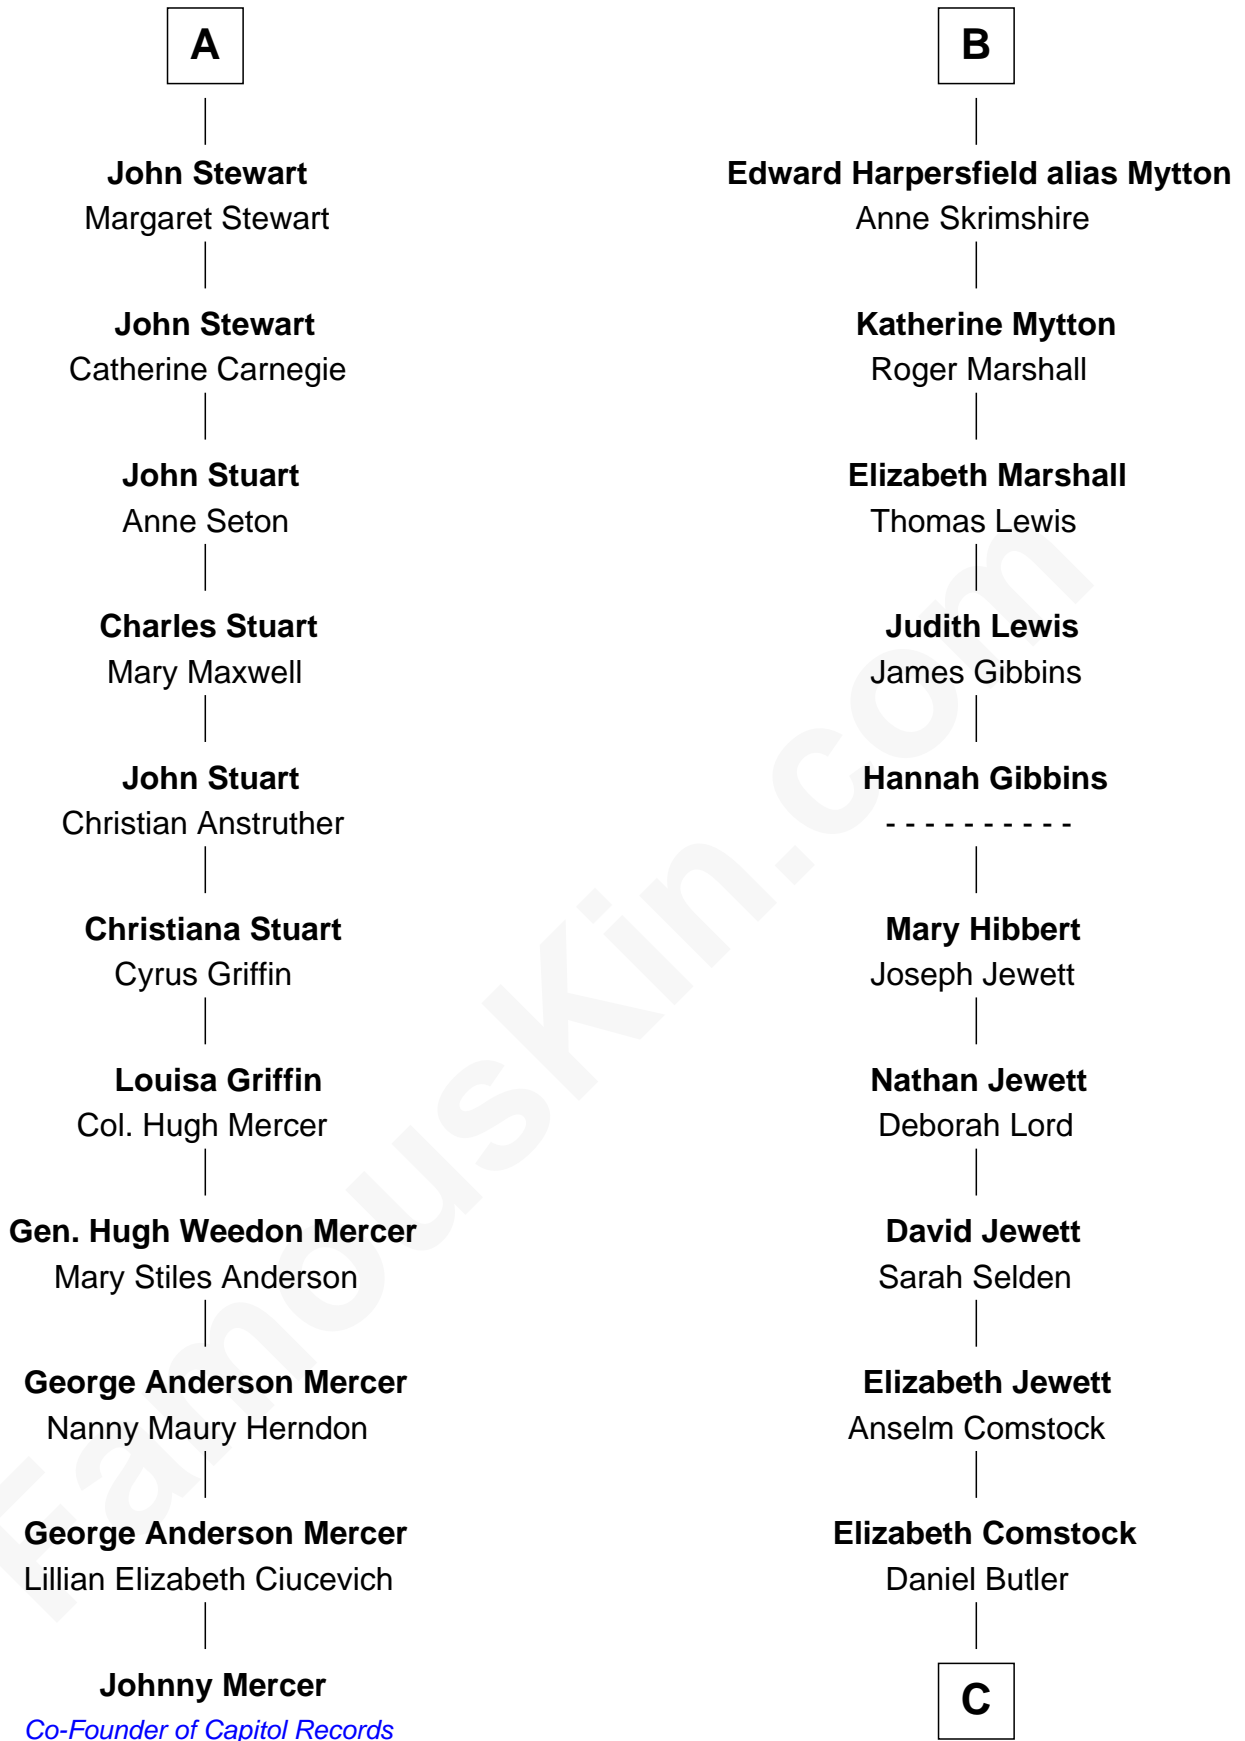

## Relationship Chart of

### Johnny Mercer

*Songwriter and Co-Founder of Capitol Records*

17th cousin 4 times removed of

**Gerald Ford**

*38th U.S. President*

**C**

George Selden Butler

Elizabeth Ely Gridley

Amy Gridley Butler

George Manney Ayer

Adele Augusta Ayer

Levi Addison Gardner

Dorothy Ayer Gardner

Leslie Lynch King

**Gerald Ford**

*38th U.S. President*