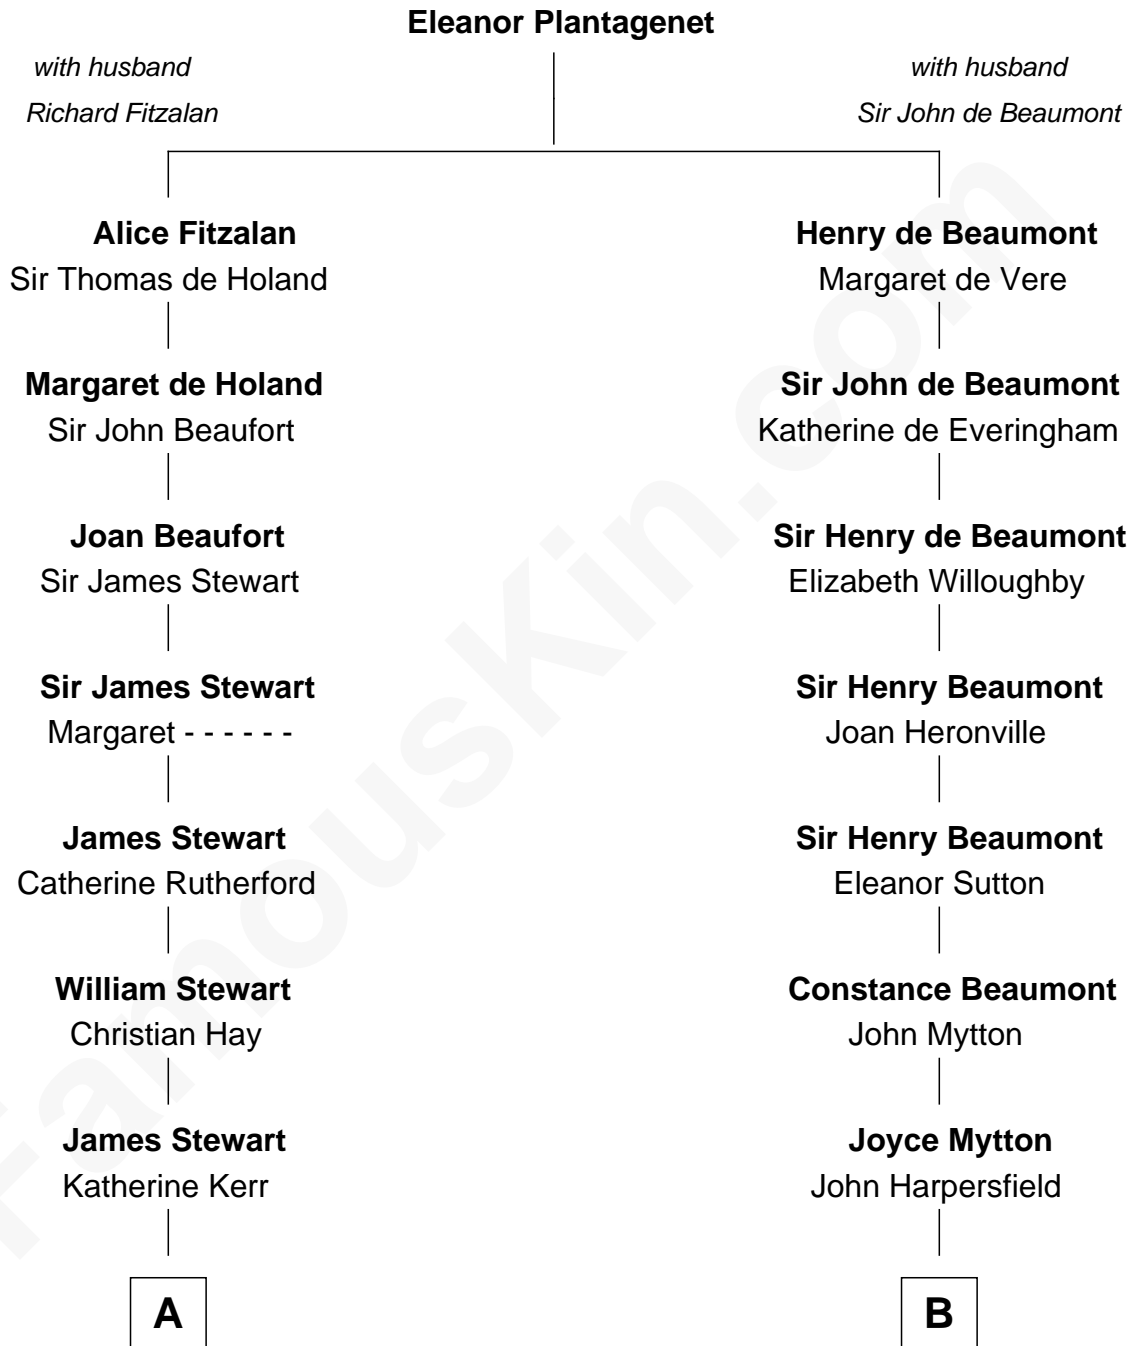

## Relationship Chart of

### Johnny Mercer

*Songwriter and Co-Founder of Capitol Records*

17th cousin 4 times removed of

**Gerald Ford**

*38th U.S. President*

**C**

George Selden Butler

Elizabeth Ely Gridley

Amy Gridley Butler

George Manney Ayer

Adele Augusta Ayer

Levi Addison Gardner

Dorothy Ayer Gardner

Leslie Lynch King

**Gerald Ford**

*38th U.S. President*