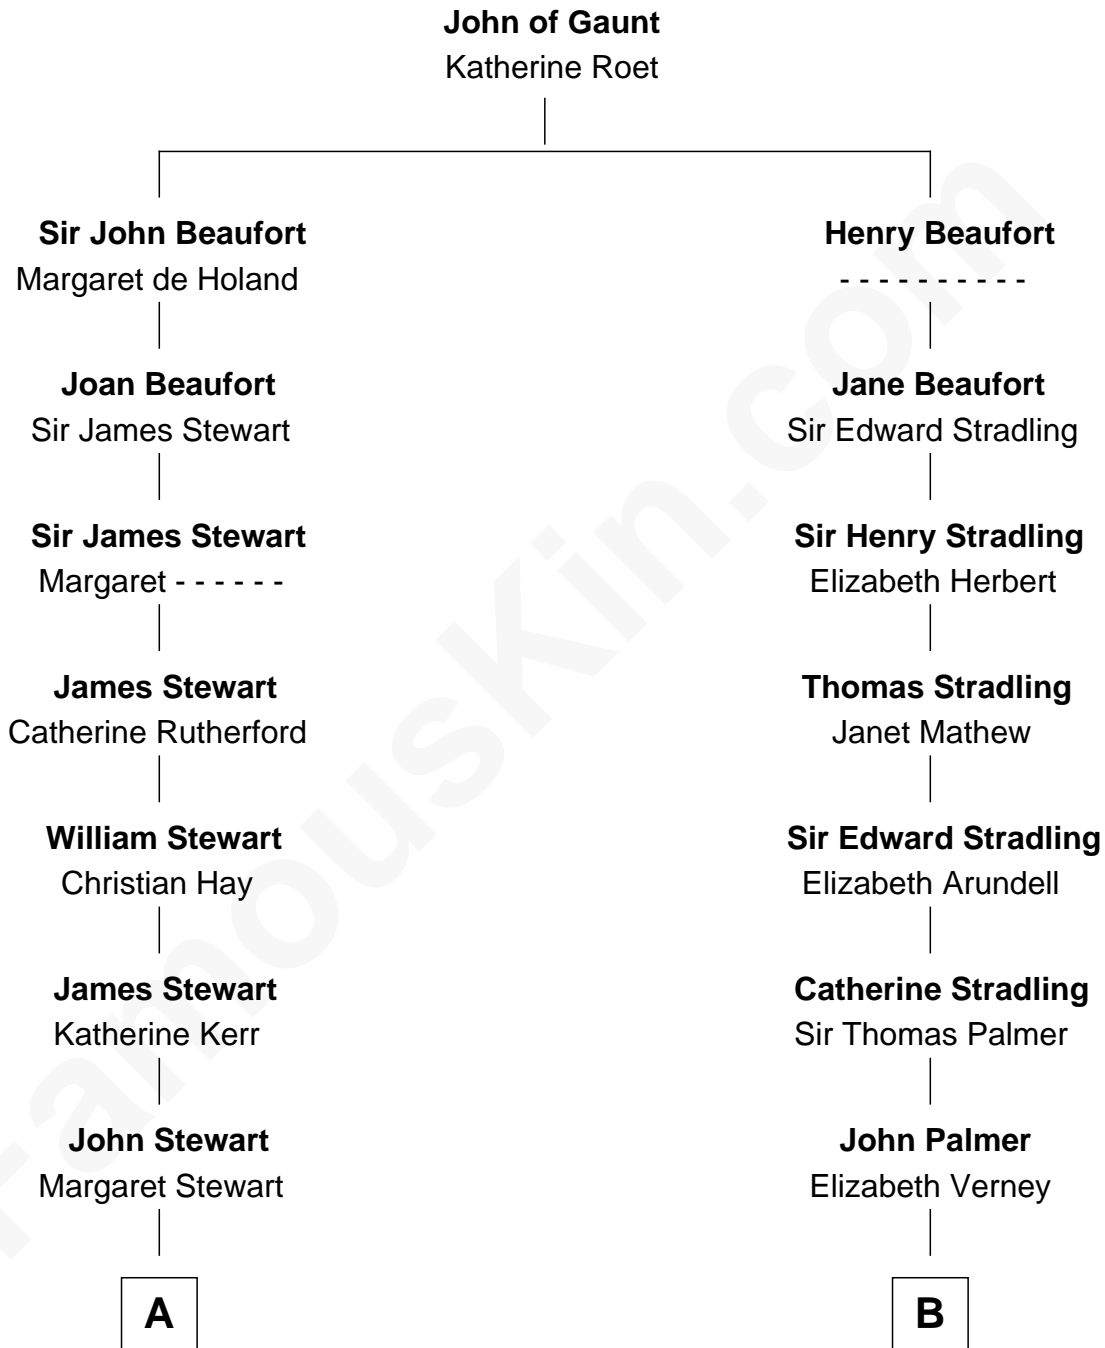

FamousKin.com

Relationship Chart of

Johnny Mercer

Songwriter and Co-Founder of Capitol Records

16th cousin 2 times removed of

Harper Lee

Author of To Kill a Mockingbird

C

—
Frances Cunningham Finch

Amasa Coleman Lee

—
Harper Lee

Author of To Kill a Mockingbird

FamousKin.com