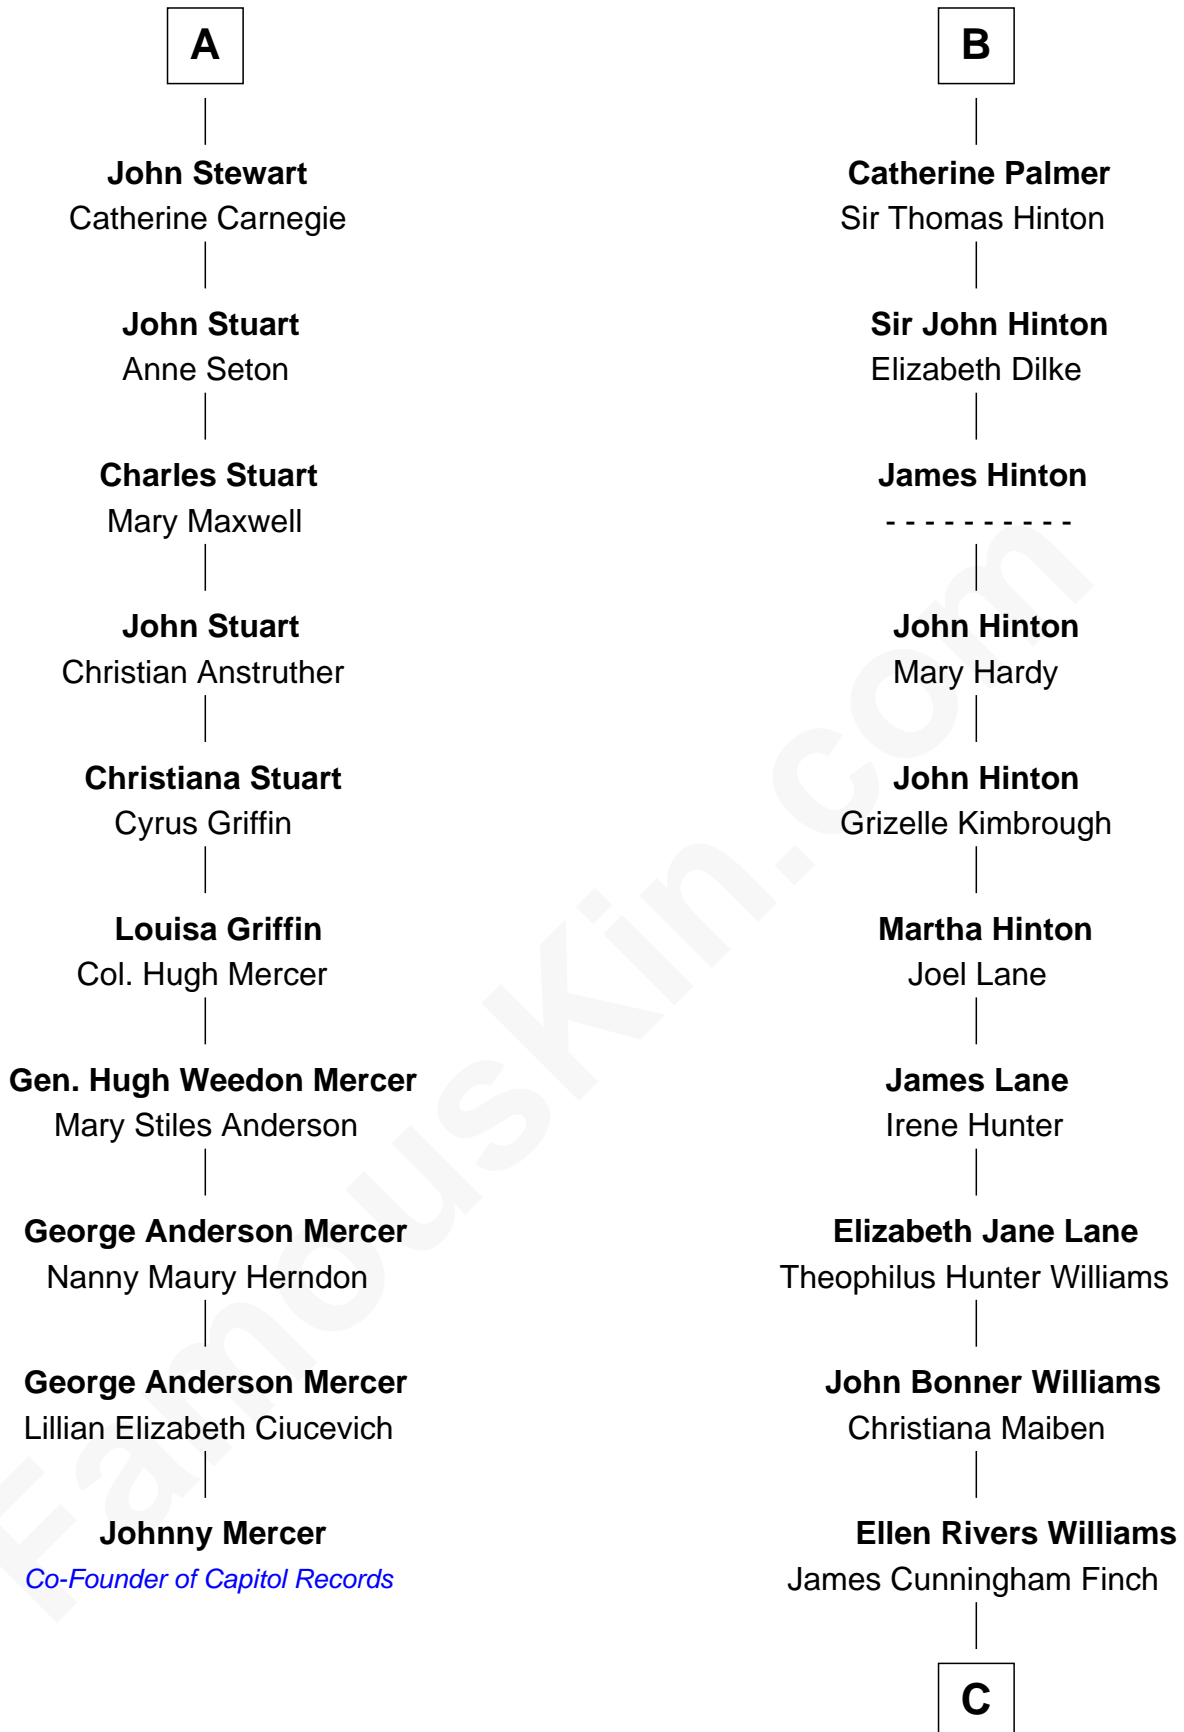

FamousKin.com

Relationship Chart of

Johnny Mercer

Songwriter and Co-Founder of Capitol Records

16th cousin 2 times removed of

Harper Lee

Author of To Kill a Mockingbird

C

—
Frances Cunningham Finch

Amasa Coleman Lee

—
Harper Lee

Author of To Kill a Mockingbird

FamousKin.com