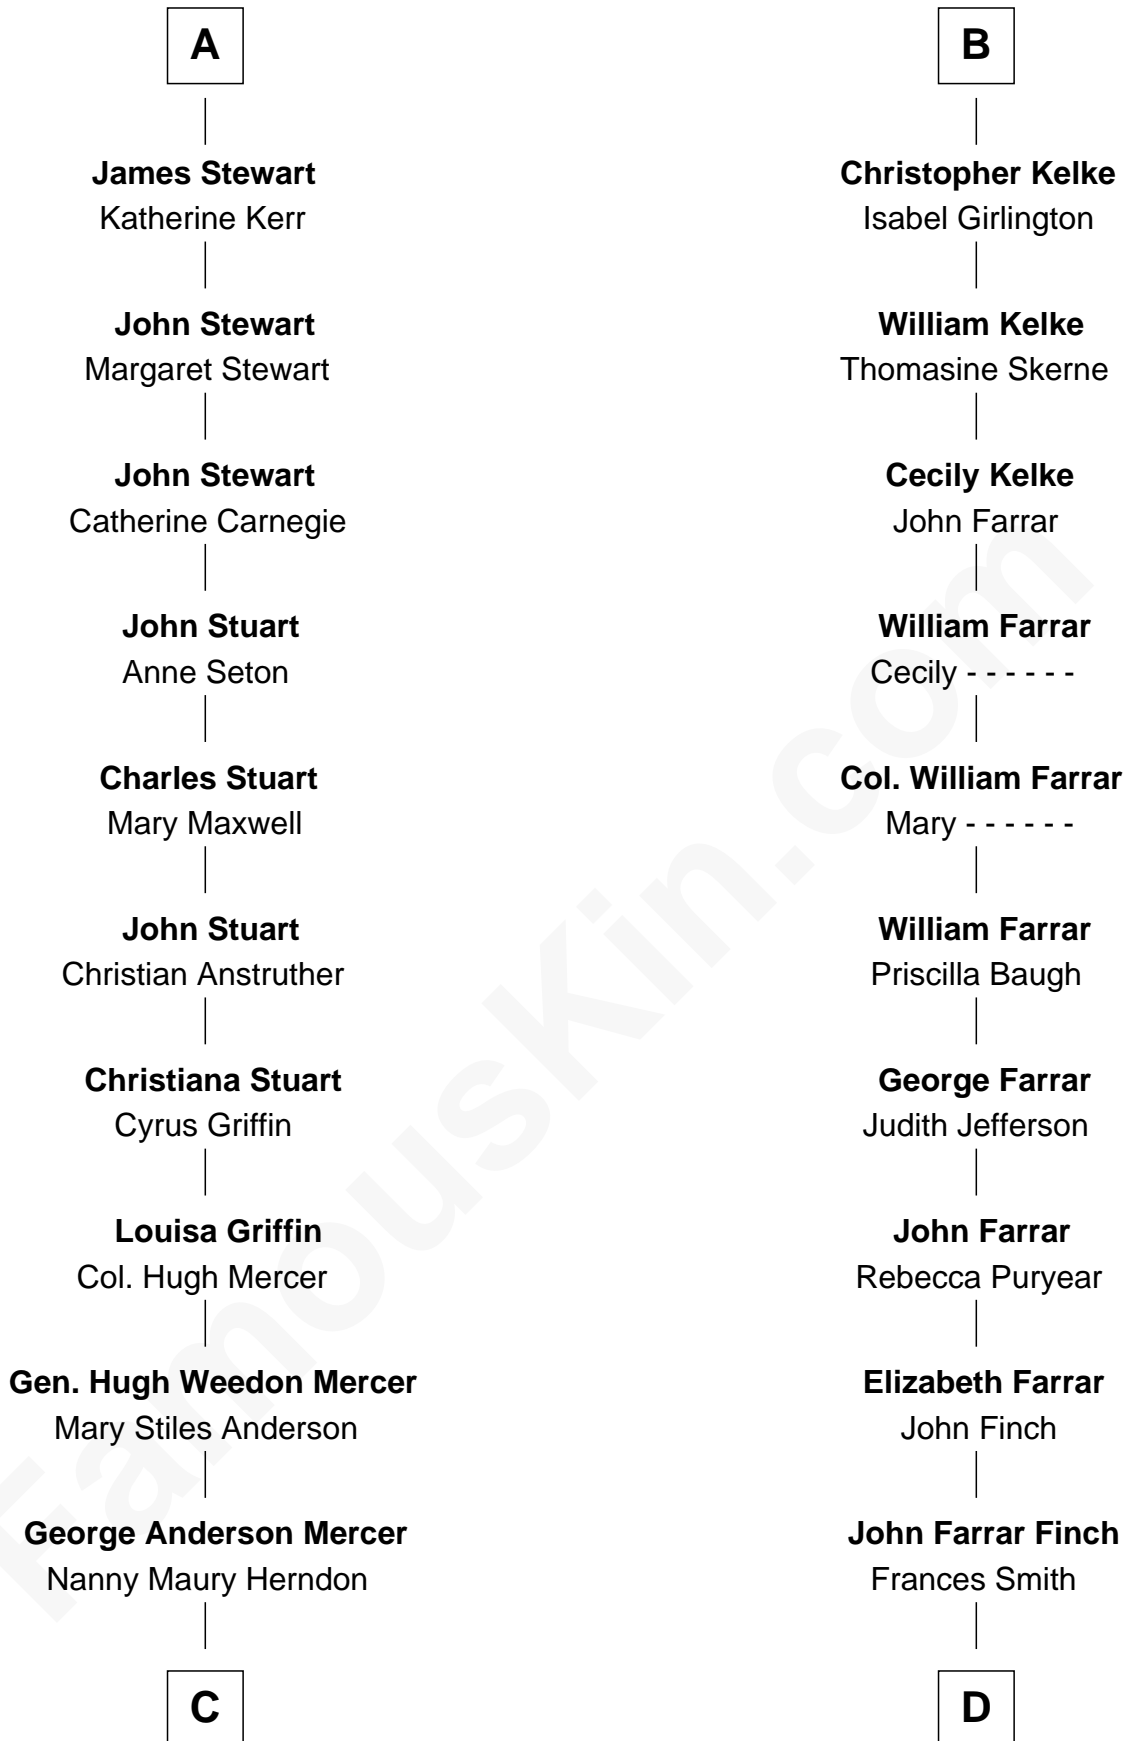

FamousKin.com

Relationship Chart of

Johnny Mercer

Songwriter and Co-Founder of Capitol Records

18th cousin 2 times removed of

Harper Lee

Author of To Kill a Mockingbird

C

George Anderson Mercer
Lillian Elizabeth Ciucevich

Johnny Mercer
Co-Founder of Capitol Records

D

John Robert Finch
Frances Cunningham

James Cunningham Finch
Ellen Rivers Williams

Frances Cunningham Finch
Amasa Coleman Lee